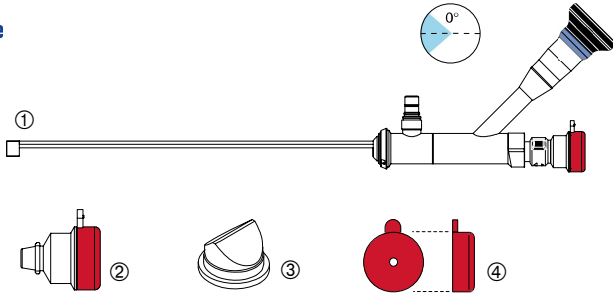

Morcellator Telescope

- ① **WA31000A** OP telescope, 0°, 5 mm channel
Delivery includes: Telescope, attachment WA31001A, 3 spare valves, 3 sealing caps
- ② **WA31001A** Attachment, with automatic valve, for WA31000A
Delivery includes: 3 spare valves and 3 sealing caps
- ③ **A4559** Valve, transparent, 10 pcs.
- ④ **A5857** Sealing cap, 3 mm, red, 10 pcs.
▪ Reusable/non-sterile

Sheaths

- A22026A** Outer sheath, 2 stopcocks, rotatable, 26 Fr.
- A22021A** Outer sheath, 2 stopcocks, rotatable, 27 Fr.
- A22022A** Outer sheath, 2 stopcocks, rotatable, 28 Fr.

Light-Guide Cable

- ① **WA03300A** Light-guide cable, 2.8 mm, 3 m, CF type
- ② **A0460** Light-guide adapter, for OES 4000 light-guide cable
- ③ **00332** Light-guide adapter, for Wolf light-guide cable