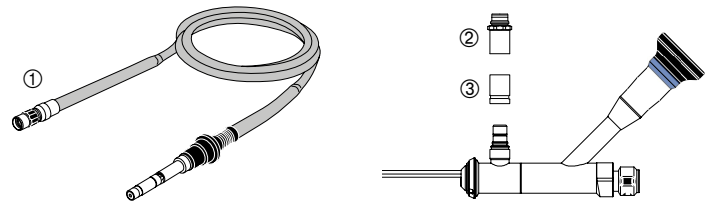

Morcellator Telescope

- ① **WA31000A** OP telescope, 0°, 5 mm channel
Delivery includes: Telescope, attachment WA31001A, 3 spare valves, 3 sealing caps
- ② **WA31001A** Attachment, with automatic valve, for WA31000A
Delivery includes: 3 spare valves and 3 sealing caps
- ③ **A4559** Valve, transparent, 10 pcs.
- ④ **A5857** Sealing cap, 3 mm, red, 10 pcs.
▪ Reusable/non-sterile

Sheaths

- A22026A** Outer sheath, 2 stopcocks, rotatable, 26 Fr.
- A22021A** Outer sheath, 2 stopcocks, rotatable, 27 Fr.
- A22022A** Outer sheath, 2 stopcocks, rotatable, 28 Fr.

Light-Guide Cable

- ① **WA03300A** Light-guide cable, 2.8 mm, 3 m, CF type
- ② **A0460** Light-guide adapter, for OES 4000 light-guide cable
- ③ **00332** Light-guide adapter, for Wolf light-guide cable