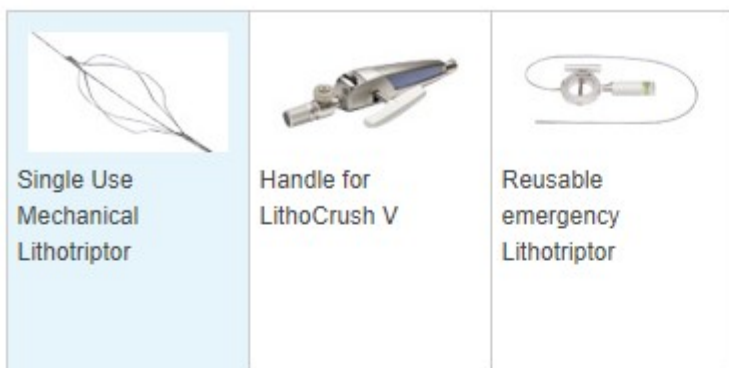

Mechanical lithotriptors

Single Use Mechanical Lithotriptor

Handle for LithoCrush V

Reusable emergency Lithotriptor

V-System single-use mechanical lithotriptors

- Pre-assembled for easy handling
- Unique double sheath to aid cannulation
- Quick and effective crushing
- Available in different basket specifications
- Rotatable basket
- Wire-guided version (BML-V442QR-30) enables easier passage beyond the stone
- To combine with a V-BML handle (MAJ-441)
- Compatible with emergency lithotriptor (BML-110A-1)

LithoCrush_®

Article name	Article number	Quantity	Min. working channel ø	Working length	Basket ø	Features	Compatible guidewire	Area compatibility
BML-V242QR-30	N2303030	1	● 4.2 mm	1950 mm	30 mm	Rotatable type	-	
BML-V232QR-30	N2302830	1	● 3.2 mm	1950 mm	30 mm	Rotatable type	-	
BML-V232QR-26	N2302730	1	● 3.2 mm	1950 mm	26 mm	Rotatable type	-	
BML-V442QR-30	N2303230	1	● 4.2 mm	1950 mm	30 mm	Rotatable type	0.035"	