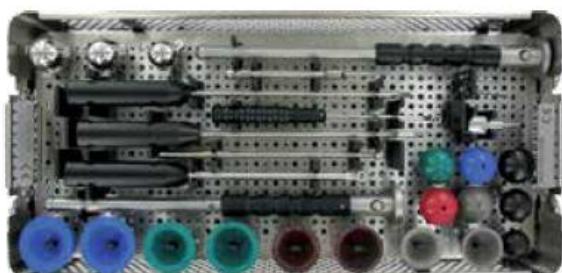

Seturi de instrumente pentru implantarea protezelor oferite gratuit în folosință (licitația publică nr. [ocds-b3wdp1-MD-1621594090716](https://ocds-b3wdp1-MD-1621594090716) din 29.06.2021)

**Lot nr. 3 Proteza de sold totala necimentata tip II (HA)**

Instrumente pentru tija femurala EcoFit necimentata si cap femural

**7999-7043  
EcoFit® easy lock  
container**

Instrumente pentru cupa EcoFit necimentata si insert

**EcoFit® чашка  
(верхний)  
0220-1036**

**EcoFit® чашка  
(нижний)  
0220-1036**

Motor oscilant

**NS-1511 OSCILLATING SAW**

Reamer

**ND-3511**

► SAW BLADE

Saw Blade

Model NO.:RJ5050	Type:Saw Blade
Application:Orthopedic, Neurosurgery, Microsurgery, Used for Surgical Operations	Material:Stainless Steel
Feature:Reusable	Certification:CE, ISO13485
Group:Adult	Medical Device Regulatory Type:Type 2
Medical Devices Reg./Record No.:Wsyjxzz2012-2100053	Properties:Orthopedic Surgical Accessories
Size:Can Be Design for You	Trademark:RUJIN
Transport Package:White Box	Specification:Normal
Origin:China(Mainland)	HS Code:9018909000