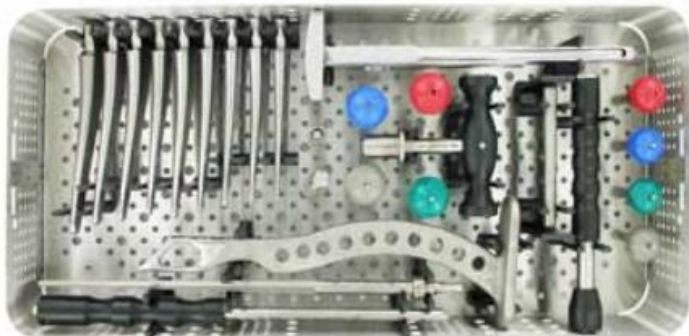

Seturi de instrumente pentru implantarea protezelor oferite gratuit în folosință (licitația publică nr. [ocds-b3wdp1-MD-1621594090716](https://ocds-b3wdp1-MD-1621594090716) din 29.06.2021)

**Lot nr. 3 Proteza de sold totala necimentata tip II (HA)**

Instrumente pentru tija femurala EcoFit necimentata si cap femural

**7999-7043  
EcoFit® easy lock  
container**

Instrumente pentru cupa EcoFit necimentata si insert

**EcoFit® чашка  
(верхний)  
0220-1036**

**EcoFit® чашка  
(нижний)  
0220-1036**

Motor oscilant

**NS-1511 OSCILLATING SAW**

Reamer

**ND-3511**

► SAW BLADE

Saw Blade

Model NO.:RJ5050	Type:Saw Blade
Application:Orthopedic, Neurosurgery, Microsurgery, Used for Surgical Operations	Material:Stainless Steel
Feature:Reusable	Certification:CE, ISO13485
Group:Adult	Medical Device Regulatory Type:Type 2
Medical Devices Reg./Record No.:Wsyjxzz2012-2100053	Properties:Orthopedic Surgical Accessories
Size:Can Be Design for You	Trademark:RUJIN
Transport Package:White Box	Specification:Normal
Origin:China(Mainland)	HS Code:9018909000