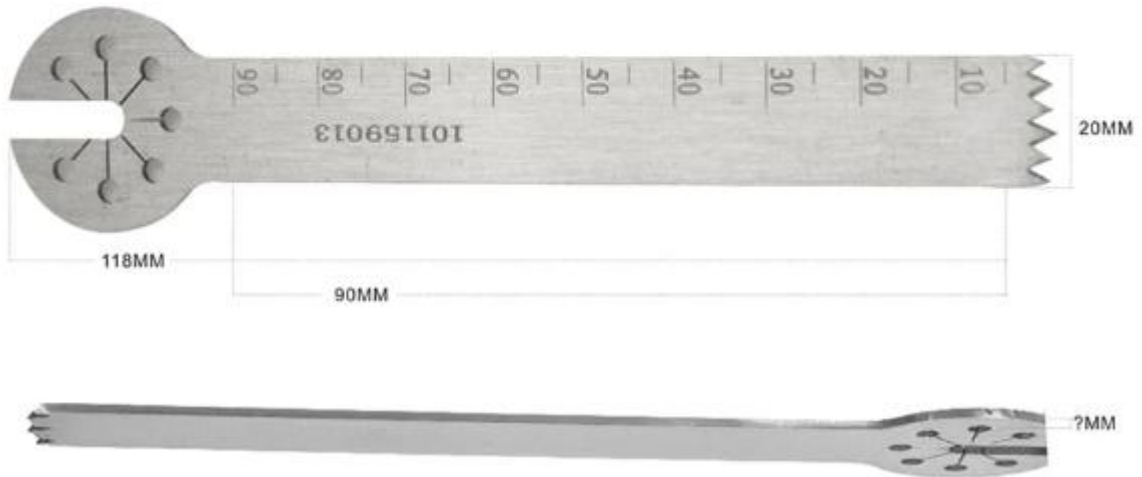

Instrumente pentru tija femurala EcoFit necimentata si cap femural

**7999-7043  
EcoFit® easy lock  
container**

Instrumente pentru cupa EcoFit necimentata si insert

**EcoFit® чашка  
(верхний)  
0220-1036**

**EcoFit® чашка  
(нижний)  
0220-1036**

Motor oscilant

**NS-1511 OSCILLATING SAW**

Reamer

**ND-3511**

► SAW BLADE

Saw Blade

Model NO.:RJ5050	Type:Saw Blade
Application:Orthopedic, Neurosurgery, Microsurgery, Used for Surgical Operations	Material:Stainless Steel
Feature:Reusable	Certification:CE, ISO13485
Group:Adult	Medical Device Regulatory Type:Type 2
Medical Devices Reg./Record No.:Wsyjxzz2012-2100053	Properties:Orthopedic Surgical Accessories
Size:Can Be Design for You	Trademark:RUJIN
Transport Package:White Box	Specification:Normal
Origin:China(Mainland)	HS Code:9018909000

available saw blades sizes: total length\*effective cutting length\*width\*thickness (mm)

- |               |                |
|---------------|----------------|
| 58×30×10×0.5  | 128×100×22×1.0 |
| 83×55×15×0.5  | 54×28×58×1.0   |
| 98×70×22×0.8  | 54×28×58×1.0   |
| 118×90×22×0.8 | 128×100×25×1.2 |
| 78×50×13×0.8  | 118×90×24×1.2  |
| 78×50×13×0.8  | 118×90×19×1.2  |
| 78×50×13×0.8  | 73×45×32×1.2   |
| 118×90×13×0.8 | 73×45×32×1.2   |
| 118×90×17×0.8 | 98×70×24×1.2   |
| 118×90×19×1.0 | 98×70×24×1.2   |