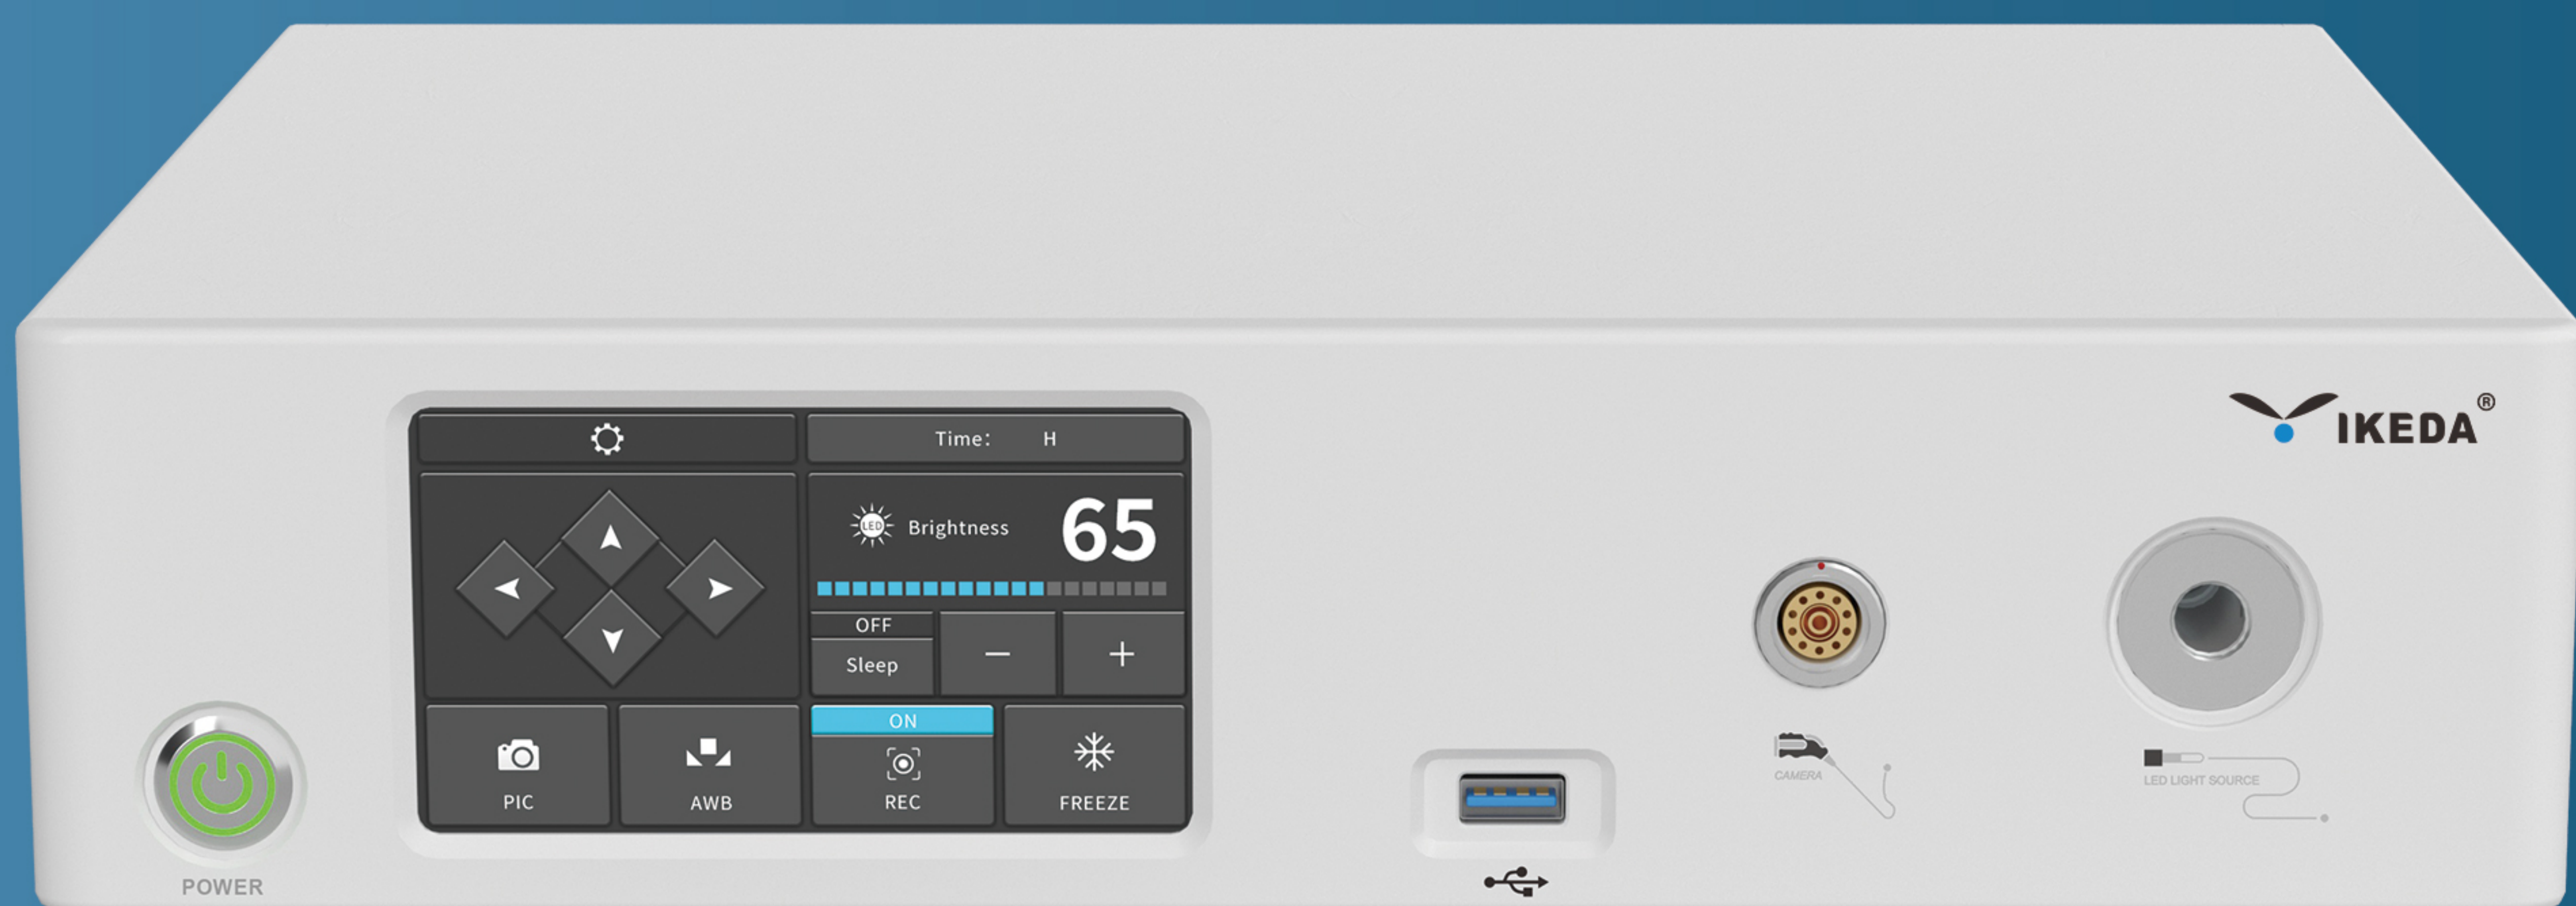

# YKD-9001E-T

## Endoscope Camera System

## Product Features

- 1/2.8 SONY CMOS FULL HD Image Sensor
- FHD camera head and LED cold light source integrated
- Built-in USB FULL HD image storage, Integrated photo/video recording system
- Touch button, easy to clean
- IPX8 waterproof camera