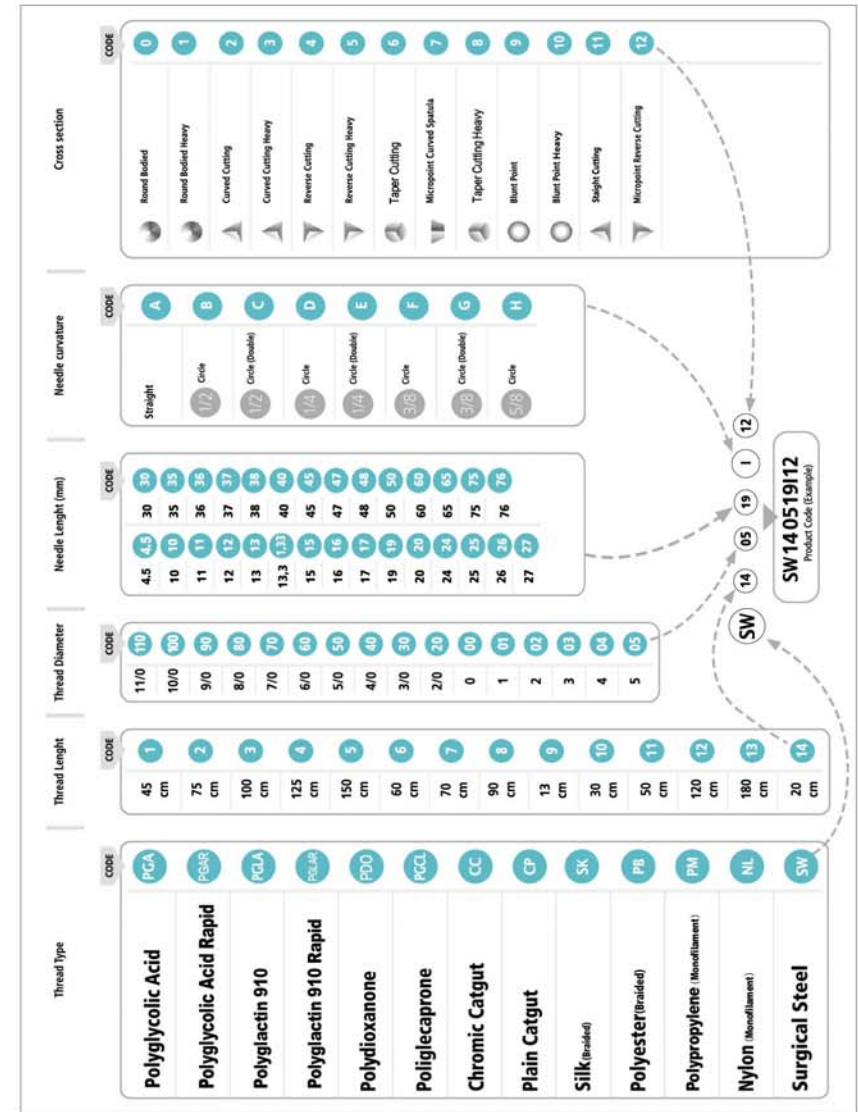

Technical specifications

NEEDLE TYPE

Needle Shape	Point Type	Symbol
	Round Bodied	
	Curved Cutting	
	Reverse Cutting	
	Taper Cutting	
	Blunt Point	
	Precision Point-Reverse Cutting	
	Micropoint Curved Spatula	

NEEDLE LENGTH

SUTURE MATERIALS

Code Guide