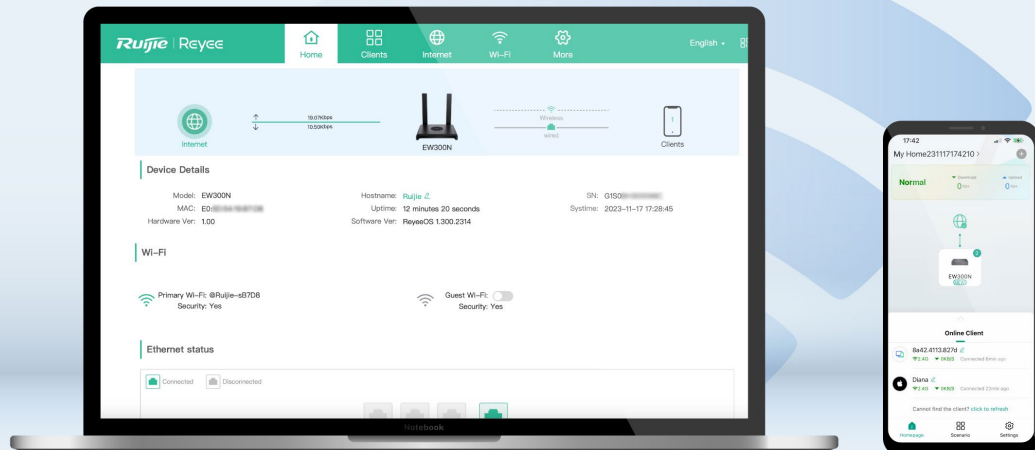

WISP Mode

Connect to the ISP's wireless network and share the network connection with other devices.

Highlight Features

Good Helper for Your Family Management

Parental Control Health Mode

Reyee Router App allows you to manage the internet access authority of the specified terminal, including the time limit, speed limit and black/white list setup.

Good Helper for Your Family Management

Parental Control **Health Mode**

The health mode limits the radiation exposure and blacks out the indicator lights for you to have a good sleep.

Easy Setup

Newbie-friendly configuration, connecting to the internet by a few clicks

Highlight Features

The smartphone screen shows the Reyee Router App interface. At the top, it displays the time 17:49, signal strength, 5G, and battery level. The main heading is "Scenario". Below this, there are several feature cards:

Set up your home network in **Reyee Router App** in two minutes. More **Life-time Free** functions are waiting for you to Explore, Experience, Expect.

Remote Management Parental Control Guest Wi-Fi

QR Code Reyee GET IT ON Google Play Download on the App Store