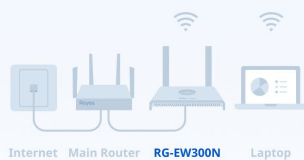

Memory

16 MB Flash

4 MB Flash

64 MB RAM

32 MB RAM

RG-EW300N

Traditional 300 Mbps Router

Router Mode

Create a private wireless network and connect devices to the Internet.

AP Mode

Add wireless capabilities to a wired network, extending the Wi-Fi coverage.

Repeater Mode

Extend the wireless signal to expand Wi-Fi coverage, eliminating dead zones.

WISP Mode

Connect to the ISP's wireless network and share the network connection with other devices.

Highlight Features

Good Helper for Your Family Management

Parental Control Health Mode

Reyee Router App allows you to manage the internet access authority of the specified terminal, including the time limit, speed limit and black/white list setup.