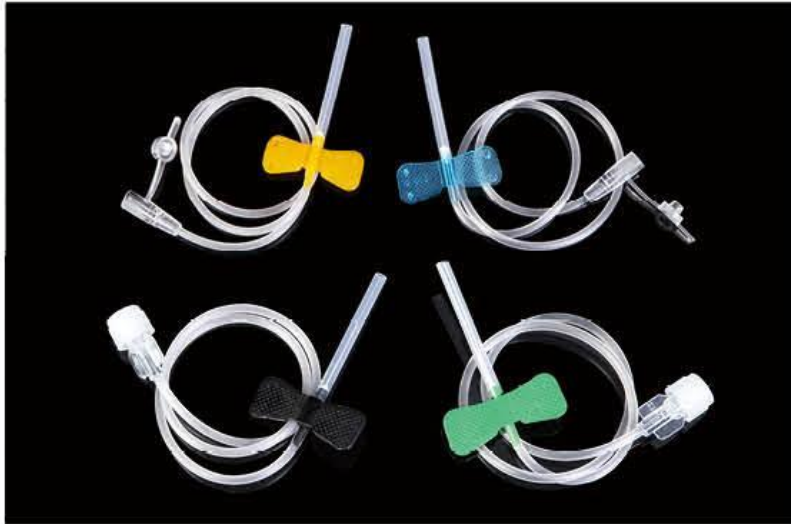

Venous Blood Collection Needle

Flashback Needle

No.	Color	Gauge	Needle Length	Package
CY-113	Green	21G	1" or 1 1/2"	100pcs/box, 5000pcs/ctn, 48.5*27*48.5cm
CY-114	Black	22G	1" or 1 1/2"	100pcs/box, 5000pcs/ctn, 48.5*27*48.5cm
CY-115	Blue	23G	1" or 1 1/2"	100pcs/box, 5000pcs/ctn, 48.5*27*48.5cm

Pen Type Needles

No.	Color	Gauge	Needle Length	Package
CY-116	Pink	18G	1" or 1 1/2"	100pcs/box, 5000pcs/ctn, 44*24*44cm
CY-117	Yellow	20G	1" or 1 1/2"	100pcs/box, 5000pcs/ctn, 44*24*44cm
CY-118	Green	21G	1" or 1 1/2"	100pcs/box, 5000pcs/ctn, 44*24*44cm
CY-119	Black	22G	1" or 1 1/2"	100pcs/box, 5000pcs/ctn, 44*24*44cm
CY-120	Blue	23G	1" or 1 1/2"	100pcs/box, 5000pcs/ctn, 44*24*44cm

CoCo Jiang

Scalp Vein Set: luer lock or luer slip

No.	Color	Gauge	Needle Length	Tube Length	Package
CY-122	Yellow	20G	3/4"or 1"	18cm or 30cm	1pc/PE bag,100pcs/bag, 5000pcs/ctn, 60*42*42cm
CY-123	Green	21G	3/4"or 1"	18cm or 30cm	1pc/PE bag,100pcs/bag, 5000pcs/ctn, 60*42*42cm
CY-124	Black	22G	3/4"or 1"	18cm or 30cm	1pc/PE bag,100pcs/bag, 5000pcs/ctn, 60*42*42cm
CY-125	Blue	23G	3/4"or 1"	18cm or 30cm	1pc/PE bag,100pcs/bag, 5000pcs/ctn, 60*42*42cm
CY-126	Orange	25G	3/4"or 1"	18cm or 30cm	1pc/PE bag,100pcs/bag, 5000pcs/ctn, 60*42*42cm

CY-A	Needle Holders	Normal Type		200pcs/bag, 5000pcs/ctn, 66*41*36cm
CY-B	Needle Holders	Quick Release		100pcs/bag,1000pcs/ctn, 51*35*26cm
CY-C	Luer Adapter	Transparent Color		50000pcs/ctn, 57*44*35cm
CY-D	Luer Adapter	Green Color		50000pcs/ctn, 57*44*35cm
CY-E	Luer Adapter	White Color		50000pcs/ctn, 57*44*35cm