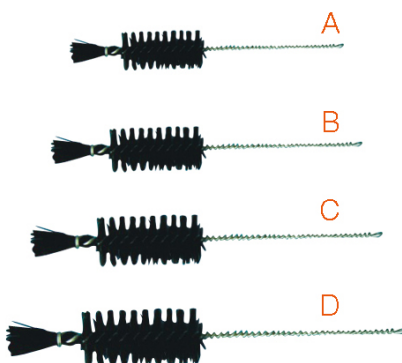

GENERAL INFORMATION

Product name : Brushes for general purposes

Description : Natural bristle hand on twisted galvanised iron wire stem

TECHNICAL DATA

reference	ltotal (mm)	Øbrush (mm)	lbrush (mm)	type	pcs/pack
BRU4-001-001	280	40	80	natural bristle (A)	1
BRU4-002-001	310	50	100	natural bristle (B)	1
BRU4-003-001	355	50	110	natural bristle (C)	1
BRU4-004-001	600	70	150	natural bristle (D)	1

PACKAGING AND LOGISTICS

reference	vol (l)	kg	TARIC	GTIN
BRU4-001-001	1,2	0,015	96039099	08434868011168
BRU4-002-001	1,8	0,029	96039099	08434868011175
BRU4-003-001	2,16	0,04	96039099	08434868011182
BRU4-004-001	3,24	0,137	96039099	08434868011199

PRODUCT PHOTO