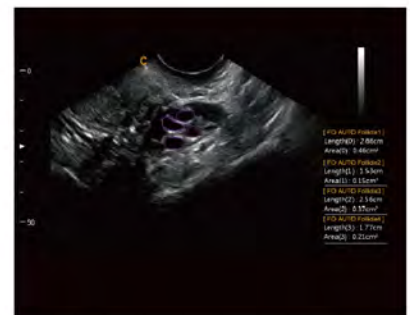

CHISON
Value Beyond Imaging

CBit 8

CHISON

10.1 inch HD touch panel

- Super responsive
- Ergonomic tilting ensures all-dimensional, multi-angle visualization

Strain and strain rate

Stress echo

virtual HD

HD Niche

Quantitative Elastography

Auto Follicle Detection