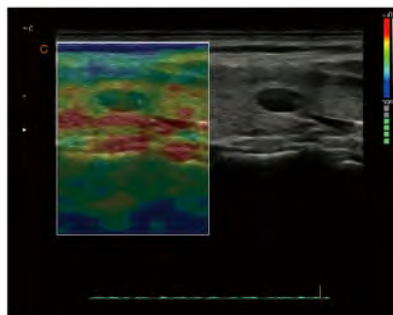

CHISON
Value Beyond Imaging

CBit 8

CHISON

10.1 inch HD touch panel

- Super responsive
- Ergonomic tilting ensures all-dimensional, multi-angle visualization

Strain and strain rate

Stress echo

virtual HD

HD Niche

Quantitative Elastography

Auto Follicle Detection