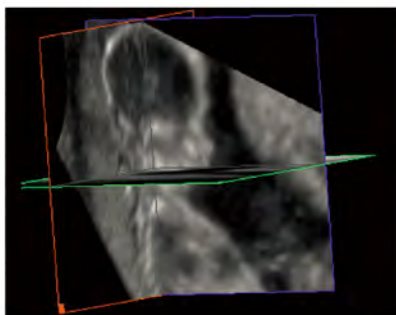

CHISON
Value Beyond Imaging

CBit 8

CHISON

10.1 inch HD touch panel

- Super responsive
- Ergonomic tilting ensures all-dimensional, multi-angle visualization

Strain and strain rate

Stress echo

virtual HD

HD Niche

Quantitative Elastography

Auto Follicle Detection