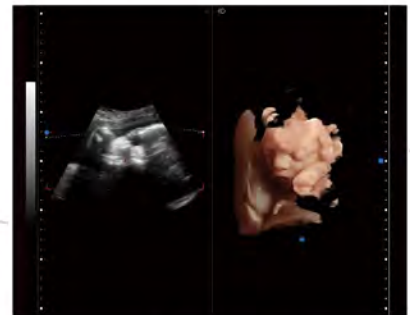

CHISON
Value Beyond Imaging

CBit 8

CHISON

10.1 inch HD touch panel

- Super responsive
- Ergonomic tilting ensures all-dimensional, multi-angle visualization

Strain and strain rate

Stress echo

virtual HD

HD Niche

Quantitative Elastography

Auto Follicle Detection