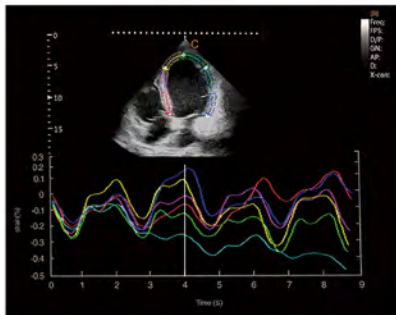

CHISON
Value Beyond Imaging

CBit 8

CHISON

10.1 inch HD touch panel

- Super responsive
- Ergonomic tilting ensures all-dimensional, multi-angle visualization

Strain and strain rate

Stress echo

virtual HD

HD Niche

Quantitative Elastography

Auto Follicle Detection