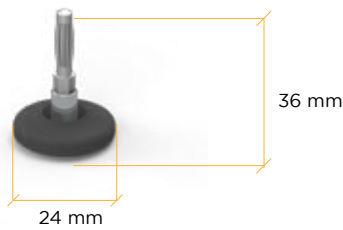

THRTEC.80

THRTER.24

Description

Resistive Head ø.24 mm
with cover

Size

24x36x24 mm (0,9x1,4x0,9 in)

Weight

25 g (0,05 lb)