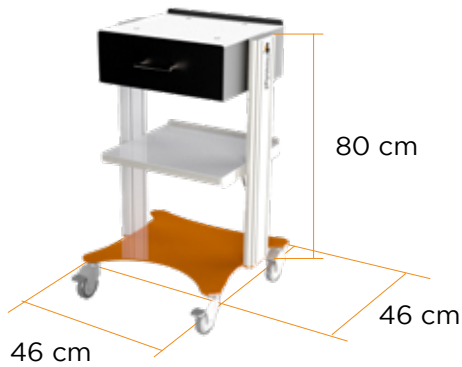

pcs: 1

shelves WxHxD: 13x47x67 cm

side columns WxHxD: 104x15x20 cm

Weight: 27,5 kg

TRO05

PHYTR003

Description

PHYSIOLED trolley 3 shelves with drawer

Size WxHxD

46x80x46 cm (18,1x31x18,1 in)

Weiht

19 kg (41,8 lb)

Shelf size

43x36 cm (16,9x14,17 in)

Frame Material

Trolley made of aluminum with adjustable shelves made with steel, covered with a coat of paint.