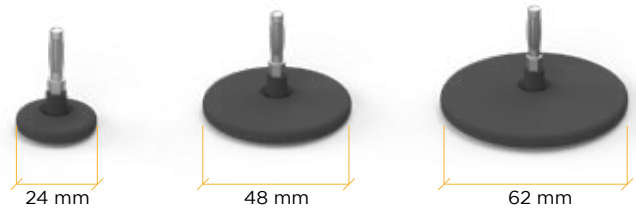

Description

Set of Resistive Head
(1x.24-1x.48-1x.62)

Weight

82 g (0,18 lb)

Compatibility

THR001

- x Electra 2
- x Electra 4
- x electra MicroLab
- x Sonora
- x Sonora combi
- x Sonora cryo
- + Therma
- x Pressa
- x Lambda
- x Lambda 2
- x Lambda yag
- x Tesla
- x Tesla 2
- x Tesla pulse
- x Onda

pcs: 1

THRTERO

Description

Set of Capacitive Head
(1x.24-1x.48-1x.62)

Weight

82 g (0,18 lb)

Compatibility

THR001

- x Electra 2
- x Electra 4
- x electra MicroLab
- x Sonora
- x Sonora combi
- x Sonora cryo
- + Therma
- x Pressa
- x Lambda
- x Lambda 2
- x Lambda yag
- x Tesla
- x Tesla 2
- x Tesla pulse
- x Onda

pcs: 1

THRTECO

Description

Set of Capacitive
and Resistive Head
(3 Cap 24-48-62 / 3 Res 24-48-62)

Weight

164 g (0,36 lb)

Compatibility

THR001

- x Electra 2
- x Electra 4
- x electra MicroLab
- x Sonora
- x Sonora combi
- x Sonora cryo
- + Therma
- x Pressa
- x Lambda
- x Lambda 2
- x Lambda yag
- x Tesla
- x Tesla 2
- x Tesla pulse
- x Onda

pcs: 1

THRTECRO