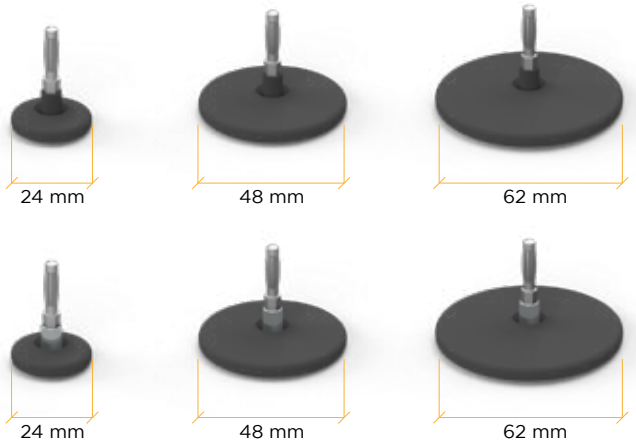

Description

Set of Resistive Head
(1x.24-1x.48-1x.62)

Weight

82 g (0,18 lb)

Compatibility

THR001

- x Electra 2
- x Electra 4
- x electra MicroLab
- x Sonora
- x Sonora combi
- x Sonora cryo
- + Therma
- x Pressa
- x Lambda
- x Lambda 2
- x Lambda yag
- x Tesla
- x Tesla 2
- x Tesla pulse
- x Onda

pcs: 1

THRTERO

Description

Set of Capacitive Head
(1x.24-1x.48-1x.62)

Weight

82 g (0,18 lb)

Compatibility

THR001

- x Electra 2
- x Electra 4
- x electra MicroLab
- x Sonora
- x Sonora combi
- x Sonora cryo
- + Therma
- x Pressa
- x Lambda
- x Lambda 2
- x Lambda yag
- x Tesla
- x Tesla 2
- x Tesla pulse
- x Onda

pcs: 1

THRTECO

Description

Set of Capacitive
and Resistive Head
(3 Cap 24-48-62 / 3 Res 24-48-62)

Weight

164 g (0,36 lb)

Compatibility

THR001

- x Electra 2
- x Electra 4
- x electra MicroLab
- x Sonora
- x Sonora combi
- x Sonora cryo
- + Therma
- x Pressa
- x Lambda
- x Lambda 2
- x Lambda yag
- x Tesla
- x Tesla 2
- x Tesla pulse
- x Onda

pcs: 1

THRTECRO