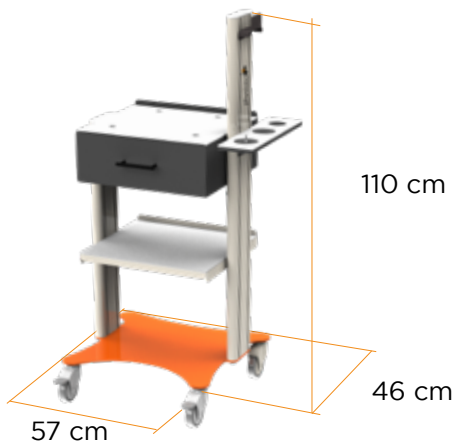

TSLTR001

Description

Trolley TESLA PULSE with drawer

Size WxHxD

90x46x46 cm (35,43x18,1x18,1 in)

Weiht

21 kg (46,26 lb)

Shelf size

57x110x46 cm (22,4x43,3x18,1 in)

Frame Material

Trolley made of aluminum with adjustable shelves made with steel, covered with a coat of paint.

Wheel type

80 mm pirouette, anterior wheels whit block system.

- x electra 2
- x electra 4
- x electra MicroLab
- x sonora
- x sonora combi
- x sonora cryo
- x therma
- x pressa
- x lambda
- x lambda 2
- x lambda yag
- x tesla
- x tesla 2
- + tesla pulse
- x onda

pcs: 1