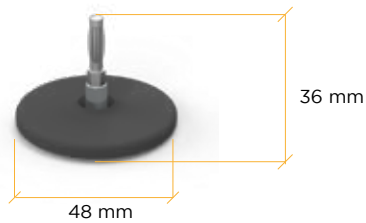

THRTER.48

Description

Head ø.48 mm
with cover

Size

48x36x48 mm (1,8x1,4x1,8 in)

Weight

30 g (0,14 lb)

Compatibility