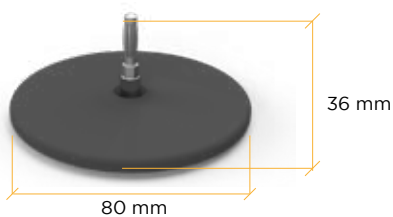

THRTER.80

Description

Head D.62 mm
with cover

Size

80x36x80 mm (3x1,4x3 in)

Weight

170 g (0,37 lb)

Compatibility

THR001

- x Electra 2
- x Electra 4
- x Sonora
- x Sonora combi
- x Sonora cryo
- + Thermo
- x Pressa
- x Lambda
- x Lambda 2
- x Lambda yag
- x Tesla
- x Tesla 2
- x Tesla pulse
- x Onda

pcs: 1