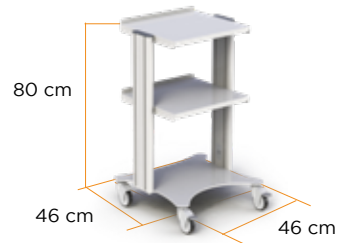

pcs: 1

WxHxD: 13x47x67 cm

Weight: 18 kg

TRO03

Description

Trolley 4 shelves

Size WxHxD

46x90x46 cm (35,43x18,1x18,1 in)