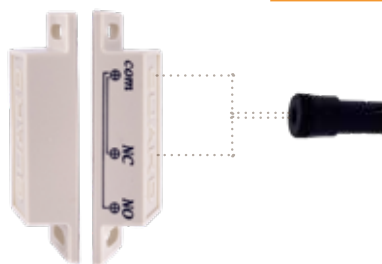

Description
Compatibility

Remote interlock
connector kit
for laser therapy unit
LMB001, LMB001E,
LMB002, LMB003

- x electra 2
- x electra 4
- x electra MicroLab
- x sonora
- x sonora combi
- x sonora cryo
- x therma
- x pressa
- 1 lambda
- 1 lambda 2
- 1 lambda yag
- x tesla
- x tesla 2
- x tesla pulse
- x onda

pcs: 1

LMBKRIC