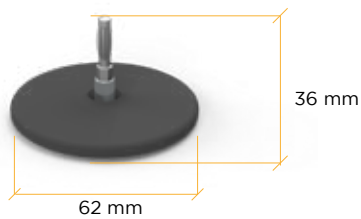

THRTER.62

Description

Head D.62 mm
with cover

Size

62x36x62 mm (2,4x1,4x2,4 in)

Weight

105 g (0,23 lb)

Compatibility

THR001

- x Electra 2
- x Electra 4
- x Sonora
- x Sonora combi
- x Sonora cryo
- + Thermo
- x Pressa
- x Lambda
- x Lambda 2
- x Lambda yag
- x Tesla
- x Tesla 2
- x Tesla pulse
- x Onda

pcs: 1