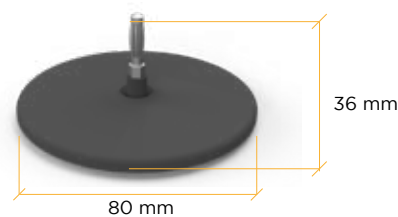

Description Capacitive Head ø48 mm with cover
Size 48x36x48 mm (1,8x1,4x1,8 in)
Weight 30 g (0,06 lb)
Compatibility THR001

- x Electra 2
- x Electra 4
- x Sonora
- x Sonora combi
- x Sonora cryo
- + Therma
- x Pressa
- x Lambda
- x Lambda 2
- x Lambda yag
- x Tesla
- x Tesla 2
- x Tesla pulse
- x Onda

THRTEC.48

Description Capacitive Head ø62 mm with cover
Size 62x36x62 mm (2,4x1,4x2,4 in)
Weight 42 g (0,09 lb)
Compatibility THR001

- x Electra 2
- x Electra 4
- x Sonora
- x Sonora combi
- x Sonora cryo
- + Therma
- x Pressa
- x Lambda
- x Lambda 2
- x Lambda yag
- x Tesla
- x Tesla 2
- x Tesla pulse
- x Onda

THRTEC.62

Description Capacitive Head ø80 mm with cover
Size 80x36x80 mm (3x1,4x3 in)
Weight 65 g (0,14 lb)
Compatibility THR001

- x Electra 2
- x Electra 4
- x Sonora
- x Sonora combi
- x Sonora cryo
- + Therma
- x Pressa
- x Lambda
- x Lambda 2
- x Lambda yag
- x Tesla
- x Tesla 2
- x Tesla pulse
- x Onda

THRTEC.80