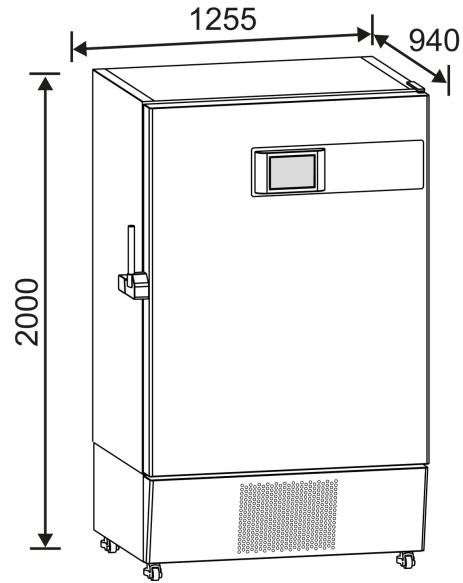

ULF 725 W ADVANCED

Color: **White**

Panel: **ADVANCED**

- Touch control panel with 7" display and password
- Data download to USB
- Backup battery for managing alarms in case of power failure
- Audible and visual alarms
- Wi-Fi connection (available starting from July 2024)

TECHNICAL FEATURES

Product Code	AHH251T
Temperature	-50°C / -86°C
Refrigeration Type	Static
Defrost Type	Manual
Refrigerant Gas	R290 + R170
Climatic Class	+16°C / +28°C
Gross Capacity (liters)	765
Net Capacity (liters)	726
External Dimensions (W x D x H mm)	1255 x 940 x 2000

ELECTRICAL DATA

Power Supply (V/ph/Hz)	220-230/1/50
------------------------	--------------

ELECTRICAL DATA

Power Plug	Type F
------------	--------

STRUCTURAL FEATURES

Structure	Upright
Insulation Thickness (mm)	130
Insulated Door	Yes
Heated Door Seal	Yes
Compensation Valve	Yes
Shelves Number	3
Maximum Shelf Quantity	-