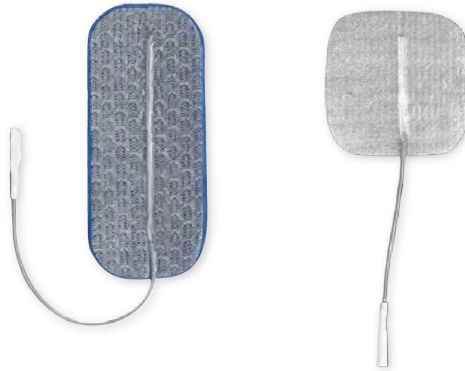

Dura-Stick® Premium

Features

Stainless Steel Electrodes

- Superior conductivity
- Unmatched electrode conformity – pliable material conforms to irregular body contours yet still maintains superior conductivity properties

Blue Gel Electrodes

- Multi-layer adhesive gel that optimally bonds to the electrode layer and mesh (scrim) layer
- Gel is formulated to provide multiple applications to sensitive skin

Dura-Stick® Plus

Features

- Precise control and optimization of electrical current
- Comfortable and effective stimulation is achieved through the electrode
- Available in cloth or foam backing
- Available with lead wires, proprietary MI snap connection or standard clip

Dura-Stick®

Features

- Cost effective electrodes in which comfort and performance are not sacrificed
- White cloth backing aids in the conformity of the electrode to the skin

Ordering Information		
Part Number	Description	
Dura-Stick Premium		
42209	5 x 5 cm (2 x 2")	
42210	5 x 9 cm (2 x 3.5")	
42205	3.2 cm (1.25")	
42206	5 cm (2")	
42207	4 x 6 cm (1.5 x 2.5")	
42208	8 x 13 cm (3 x 5") (2 pack)	
42211	5 x 5 cm (2 x 2") blue gel	
42212	4 x 9 cm (1.5 x 3.5") blue gel	
Dura-Stick Plus		
42198	5 x 5 cm (2 x 2") cloth	
42193	5 x 5 cm (2 x 2") foam	
42199	5 x 9 cm (2 x 3.5") cloth	
42194	5 x 9 cm (2 x 3.5") foam	
42200	5 x 10 cm (2 x 4") cloth - double wire (2 pack)	
42218	15 x 15 cm (0.5 x 6") cloth (6 pack)	
42219	3.2 cm (1.25") cloth	
42197	5 cm (2") cloth	
42192	5 cm (2") foam	
42195	4 x 6 cm (1.5 x 2.5") foam	
42196	5 x 10 cm (2 x 4") foam	
42201	5 x 5 cm (2 x 2") cloth - clip	
42202	5 x 10 cm (2 x 4") cloth - clip	
42204	5 x 5 cm (2 x 2") cloth	
42203	5 x 10 cm (2 x 4") cloth - double snap (2 pack)	
Dura-Stick		
42188	5 x 5 cm (2 x 2") (2 pack)	
42189	5 x 9 cm (2 x 3.5") (2 pack)	
42190	5 x 5 cm (2 x 2")	
42191	5 x 9 cm (2 x 3.5")	