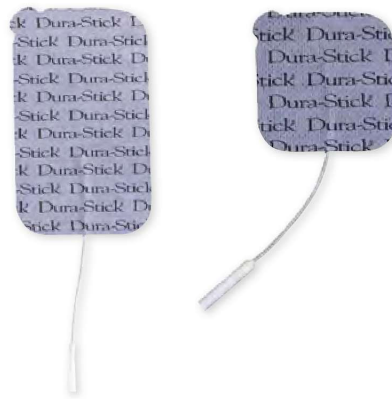

Dura-Stick® Premium

Features

Stainless Steel Electrodes

- Superior conductivity
- Unmatched electrode conformity – pliable material conforms to irregular body contours yet still maintains superior conductivity properties

Blue Gel Electrodes

- Multi-layer adhesive gel that optimally bonds to the electrode layer and mesh (scrim) layer
- Gel is formulated to provide multiple applications to sensitive skin

Dura-Stick® Plus

Features

- Precise control and optimization of electrical current
- Comfortable and effective stimulation is achieved through the electrode
- Available in cloth or foam backing
- Available with lead wires, proprietary MI snap connection or standard clip

Dura-Stick®

Features

- Cost effective electrodes in which comfort and performance are not sacrificed
- White cloth backing aids in the conformity of the electrode to the skin

Ordering Information		
Part Number	Description	
Dura-Stick Premium		
42209	5 x 5 cm (2 x 2")	
42210	5 x 9 cm (2 x 3.5")	
42205	3.2 cm (1.25")	
42206	5 cm (2")	
42207	4 x 6 cm (1.5 x 2.5")	
42208	8 x 13 cm (3 x 5") (2 pack)	
42211	5 x 5 cm (2 x 2") blue gel	
42212	4 x 9 cm (1.5 x 3.5") blue gel	
Dura-Stick Plus		
42198	5 x 5 cm (2 x 2") cloth	
42193	5 x 5 cm (2 x 2") foam	
42199	5 x 9 cm (2 x 3.5") cloth	
42194	5 x 9 cm (2 x 3.5") foam	
42200	5 x 10 cm (2 x 4") cloth - double wire (2 pack)	
42218	15 x 15 cm (0.5 x 6") cloth (6 pack)	
42219	3.2 cm (1.25") cloth	
42197	5 cm (2") cloth	
42192	5 cm (2") foam	
42195	4 x 6 cm (1.5 x 2.5") foam	
42196	5 x 10 cm (2 x 4") foam	
42201	5 x 5 cm (2 x 2") cloth - clip	
42202	5 x 10 cm (2 x 4") cloth - clip	
42204	5 x 5 cm (2 x 2") cloth	
42203	5 x 10 cm (2 x 4") cloth - double snap (2 pack)	
Dura-Stick		
42188	5 x 5 cm (2 x 2") (2 pack)	
42189	5 x 9 cm (2 x 3.5") (2 pack)	
42190	5 x 5 cm (2 x 2")	
42191	5 x 9 cm (2 x 3.5")	