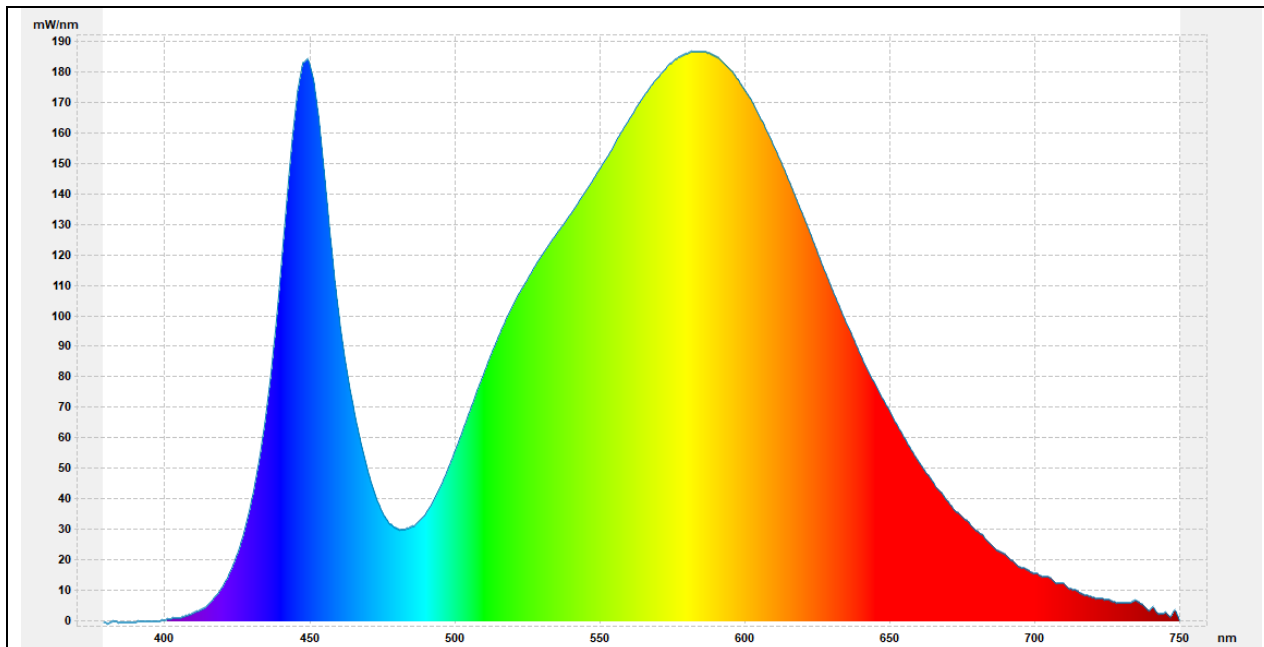

LUG®

LUG Light Factory Ltd.
Producer of Professional Lighting Fittings

4. INTEGRATED SPECTRUM