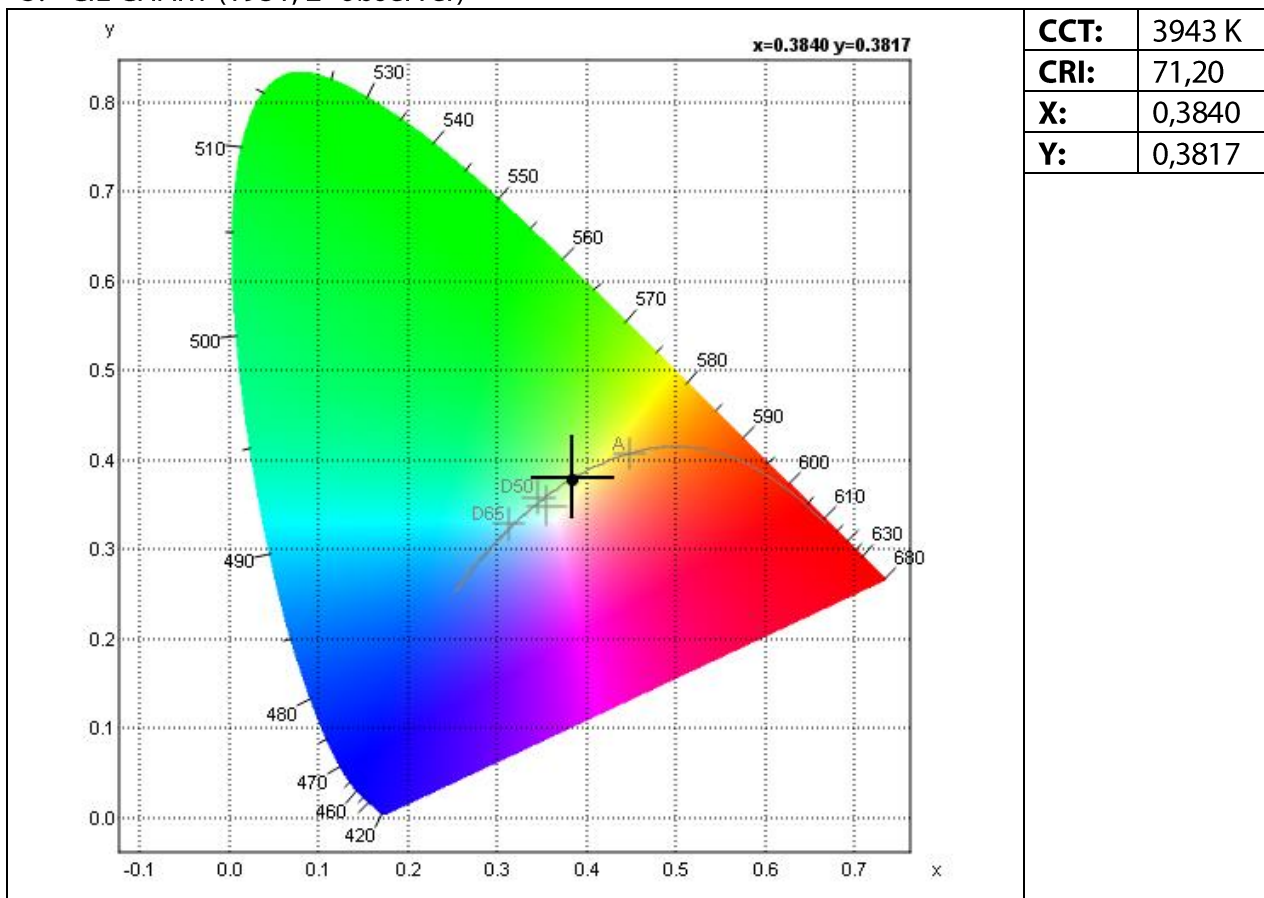

5. CIE CHART (1931, 2° observer)

LUG Light Factory Ltd.
Producer of Professional Lighting Fittings
Poland, 65-127 Zielona Góra, Gorzowska 11
e-mail: lug@lug.com.pl
web: www.lug.com.pl

Central Office:
LUG Light Factory Ltd.
Poland, 65-127 Zielona Góra, Gorzowska 11
tel. +48 68 45 33 200
fax +48 68 45 33 201

VAT No: PL9291785452, REGON: 080212116, Commercial Register (KRS) 0000290498, WEE E0001382WZ, Registered at: District Court of city Zielona Góra, VIII Commercial Department of the National Court Register, Share capital 29 000 000 PLN Bank account: Bank Zachodni WBK S.A. O/Zielona Góra 09 1090 1535 0000 0001 0784 5922