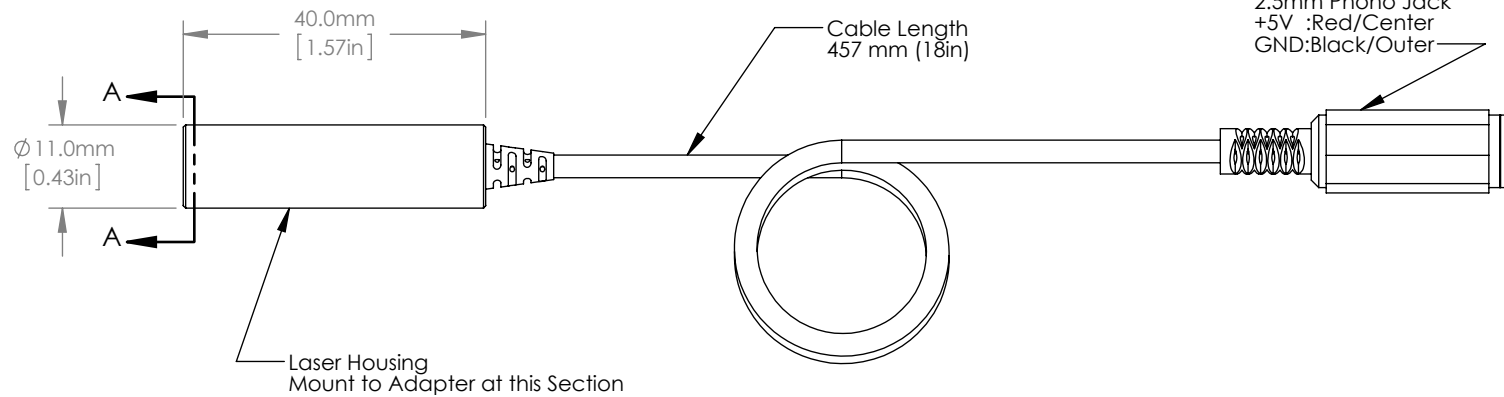

Ø 4.5mm  
[0.18in]  
Clear Aperture

SECTION A-A  
SCALE 2 : 1

FOR INFORMATION ONLY  
NOT FOR MANUFACTURING PURPOSES

DRAWING PROJECTION

	NAME	DATE
DRAWN	YH	10/OCT/15
APPROVAL	EP	13/OCT/15

COPYRIGHT © 2015 BY THORLABS

VALUES IN PARENTHESIS ARE CALCULATED AND MAY CONTAIN ROUND OFF ERRORS

**THORLABS**  
www.thorlabs.com

Collimated Laser Module

MATERIAL	N/A	REV A
----------	-----	----------

ITEM #	CPS635	APPROX WEIGHT 0.03Kg
--------	--------	-------------------------