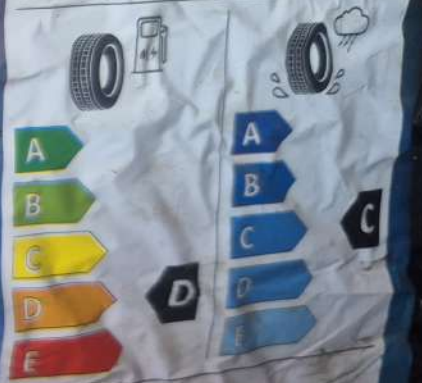

Winter Master D1 Winter

85/65R15

88H

GREENTRAC 2100_3318330624
185/65R15 88H C1

QINGDAO NEW KETER TYRE CO.LTD

www.greentrac.com Facebook Greentrac Tyre
YouTube Greentrac Tyre

GREENTRAC

Winter