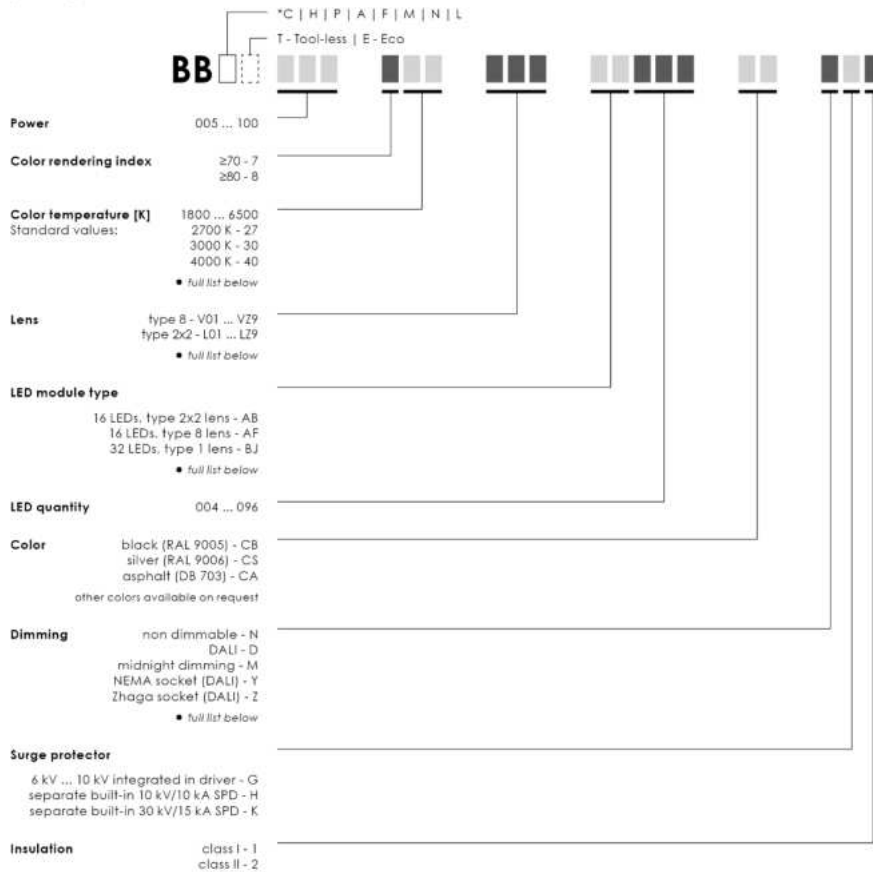

C = Side entry

H = Hanging

P = Post top

A = Top entry

F = Flood

M = Mushroom

N = Mushroom (76mm)

L = Scepter

"w" can blank or one or several of below options:

E = Eco

T = Tool-less

For more details about the product name, refers to the test report.

The list of components is laid down in test report 2272821.50.

Conclusion

The examination proved that all requirements were met.

Factory location

SIA Vizulo
Lauca Lejas
LV-3913 Iecava, Latvia

Model name principles

EXAMPLE BBP 050 730 L01 A8032 CB DGI

● Full list of options

Color temperature [K]	Lens	Dimming	LED module type
1800 ... 6500	type 8 - V01 ... VZ9	non dimmable - N	8 LEDs, type 2x2 lens - AA
2700 K - 27	type 2x2 - L01 ... LZ9	DALI - D	16 LEDs, type 2x2 lens - AB
3000 K - 30	type 4x2 - B01 ... BZ9	1-10 V - A	16 LEDs, type 8 lens - AF
4000 K - 40	type 6x1 - T01 ... TZ9	midnight dimming - M	32 LEDs, type 8 lens - AG
Tunable White 2700-6500 - TW	type 12 - Y01 ... YZ9	midnight dimming + DALI - R	48 LEDs, type 2x2 lens - BE
Nature Friendly Red - NR	type 1 - Z01 ... ZZ9	step dimming - S	96 LEDs, type 8 lens - BF
Nature Friendly Amber - NA	type 1 micro - U01 ... UZ9	mains dimming - L	4 LEDs, type 2x2 lens - BG
Nature Friendly 1800 K - NK	custom configuration - M01 ... N29	wireless - W	8 LEDs, type 8 lens - BH
		NEMA socket [DALI] - Y	24 LEDs, type 1 lens - BJ
		Zhaga socket [DALI] - Z	24 LEDs, type 2x2 lens - BL
		**custom configuration - X	48 LEDs, type 8 lens - BM
			48 LEDs, type 1 lens - BN
			16 LEDs, type 4x2 lens - BT
			32 LEDs, type 4x2 lens - BU
			10 LEDs, type 1 lens - BR
			12 LEDs, type 1 lens - BS

* C - Street (side-entry) | H - Hanging | P - Post-top | A - Top-entry | F - Flood (flood light)
M - Mushroom (42 - 60 mm) | N - Mushroom (76 mm) | L - Scepter
** CUSTOM CONFIGURATION EXAMPLE:
NEMA socket + Zhaga socket; NEMA socket + Zhaga socket + midnight dimming; etc.
Custom configuration information is available in order confirmation.