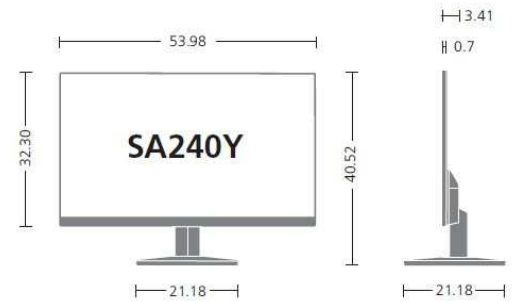

Specifications

Panel	Display Size	23.8" H		
	Maximum Resolution and Refresh Rate	1,920 x 1,080 @ 60 Hz		
	Glare	No		
	Panel	In-Plane Switching		
	Response Time	4 ms		
	Contrast Ratio	100 million:1 max (ACM)		
	Brightness	250 nits (cd/m²)		
	Viewing Angle	178° (H), 178° (V)		
	Colors	16.7 million		
	Bits	6-Bit + Hi-FRC		
System	Input Signal	VGA+DVI (w/ HDCP)+HDMI (v1.4)		
	VESA Wall Mounting	100 x 100 mm		
	Speaker	N/A		
	Power Supply (100 - 240 V)	External adapter		
	Tilt	-5° – 15°		
	Power Consumption	Off	0.4W	
Sleep		0.45W		
On		24W		

Feature Highlights

Thin is the key

- Ultra-thin enclosure
- Zero Frame design maximizes your viewing experience
- Stand with concentric circles pattern

Great visuals

- Full HD resolution
- IPS* technology
- 178° Wide viewing angle

Better your eyes

- Acer Flicker-less technology
- BlueLight Shield technology
- Acer ComfyView Display
- -5 to 15 degree tilted angle for the comfortable viewing

Green perspective

- EcoDisplay
- ENERGY STAR 7.0 certification
- Mercury free

Unit: Cm