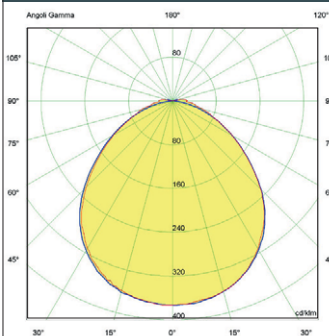

9x 7W
63W

7200 Lm

4000 K .C9L

3000 K .C9R

9x 10W
90W

10800 Lm

4000 K .D9L

3000 K .D9R

* ADD THESE SUFFIXES TO THE REFERENCES MENTIONED IN THE CATALOGUE

PHOTOMETRIC DATA SAMPLE - VIVI 500 GX53 LED

SAVE -45%

9x10W GX53 LED
90W
(power consumption)

Area: 10x10mt
Height: 5mt
34 lux

HQI 150W
165W
(power consumption)