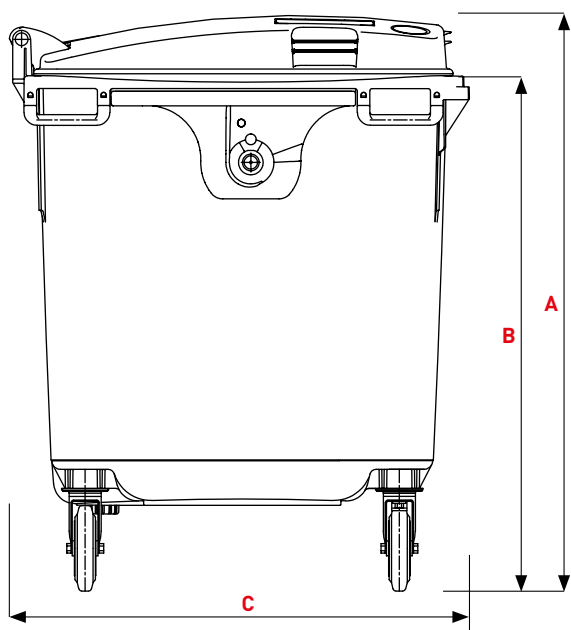

# Citybac® 1100L Flat Lid

## PRODUCT DETAILS

- 1 Flat Lid
- 2 Handle / recessed grip
- 3 Lid handles lateral 2x
- 4 Handles with handle bar, rear 2x
- 5 Marking areas

- A Body
- B DIN comb lifting system, double stage
- C Stacking ribs
- D SULO sticker / Marking areas
- E Ergonomic handles lateral 4x
- F Chip nest as standard
- G Lifting trunnion
- H Functional castors 2x
- I Double stop break 2x
- J Castors 2x

**FLAT LID****Dimensions (mm)**

<b>A</b> Height total ~	1330
<b>B</b> Upper comb edge ~	1205
<b>C</b> Bin depth ~	1128
<b>D</b> Width total ~	1370

**Weights**

Nominal volume (L)	1100
Empty weight (kg) ~	50
Max. filling weight (kg) ~	440
Max. total weight (kg) ~	510

**FLAT LID - LID-IN-LID****Dimensions (mm)**

<b>A</b> Height total ~	1330
<b>B</b> Upper comb edge ~	1205
<b>C</b> Bin depth ~	1075
<b>D</b> Width total ~	1370

**Weights**

Nominal volume (L)	1100
Empty weight (kg) ~	50
Max. filling weight (kg) ~	440
Max. total weight (kg) ~	510