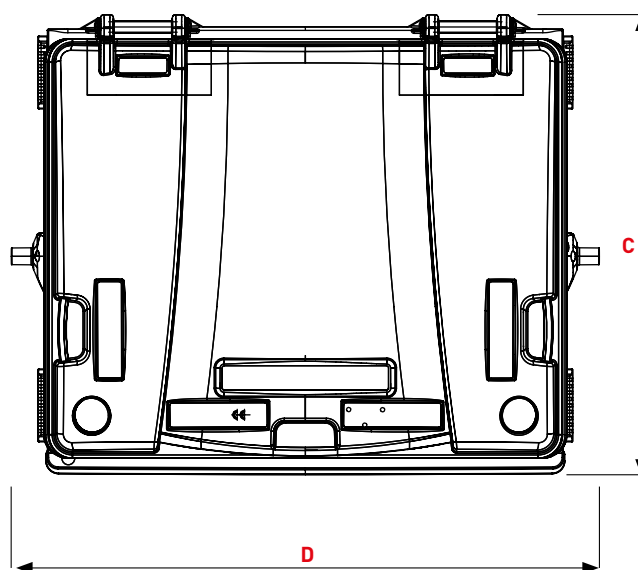

## PRODUCT DETAILS

- 1 Flat Lid
- 2 Handle / recessed grip
- 3 Lid handles lateral 2x
- 4 Handles with handle bar, rear 2x
- 5 Marking areas

- A Body
- B DIN comb lifting system, double stage
- C Stacking ribs
- D SULO sticker / Marking areas
- E Ergonomic handles lateral 4x
- F Chip nest as standard
- G Lifting trunnion
- H Functional castors 2x
- I Double stop break 2x
- J Castors 2x

**FLAT LID****Dimensions (mm)**

<b>A</b> Height total ~	1330
<b>B</b> Upper comb edge ~	1205
<b>C</b> Bin depth ~	1128
<b>D</b> Width total ~	1370

**Weights**

Nominal volume (L)	1100
Empty weight (kg) ~	50
Max. filling weight (kg) ~	440
Max. total weight (kg) ~	510

**FLAT LID - LID-IN-LID****Dimensions (mm)**

<b>A</b> Height total ~	1330
<b>B</b> Upper comb edge ~	1205
<b>C</b> Bin depth ~	1075
<b>D</b> Width total ~	1370

**Weights**

Nominal volume (L)	1100
Empty weight (kg) ~	50
Max. filling weight (kg) ~	440
Max. total weight (kg) ~	510