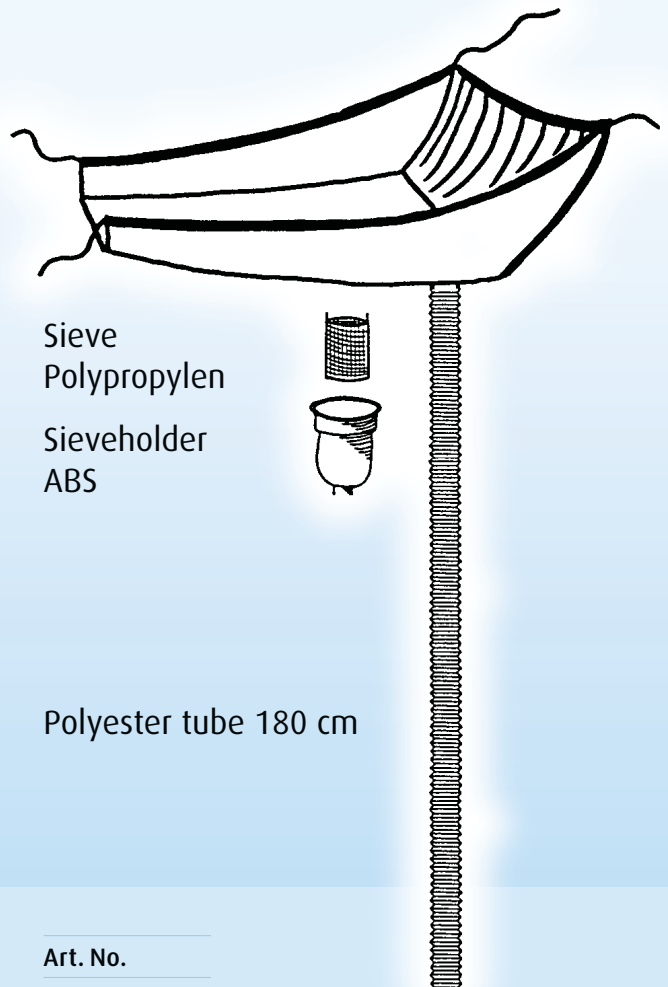

Bladder Irrigation Set

30 cm

Drop chamber

Tube 150 cm

Drop regulator

Art. No.

BIS

TUR-Collector

Sieve
Polypropylen

Sieveholder
ABS

Polyester tube 180 cm

Art. No.

TUR-CO