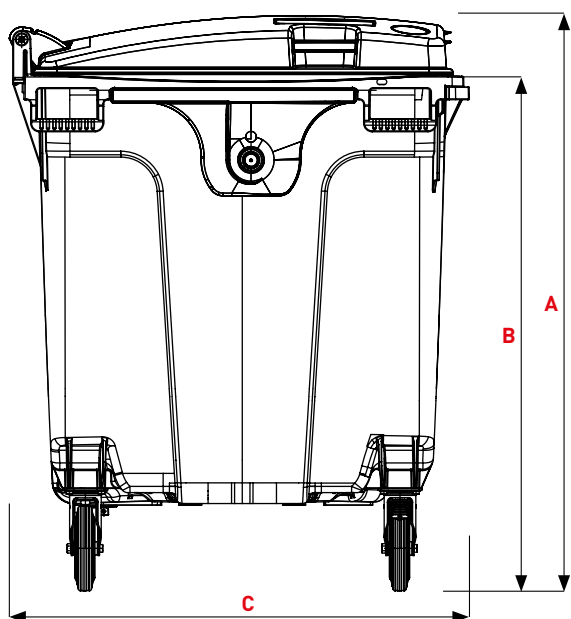

CITYBAC®

1100L FL

SULO®

Citybac® 1100L Flat Lid

PRODUCT DETAILS

- 1 Flat Lid
- 2 Handle / recessed grip
- 3 Lid handles lateral 2x
- 4 Handles with handle bar, rear 2x
- 5 Marking areas

- A Body reinforced with beads
- B DIN comb lifting system, double stage
- C Stacking ribs
- D SULO sticker / Marking areas
- E Ergonomic handles lateral 4x
- F Chip nest as standard
- G Lifting trunnion
- H Functional castors 2x
- I Double stop break 2x
- J Castors 2x

**FLAT LID****Dimensions (mm)**

A Height total ~	1330
B Upper comb edge ~	1205
C Bin depth ~	1075
D Width total ~	1370

Weights

Nominal volume (L)	1100
Empty weight (kg) ~	50
Max. filling weight(kg) ~	440
Max. total weight (kg) ~	510

FLAT LID WITH LID-IN-LID**Dimensions (mm)**

A Height total ~	1330
B Upper comb edge ~	1205
C Bin depth ~	1075
D Width total ~	1370

Weights

Nominal volume (L)	1100
Empty weight (kg) ~	50
Max. filling weight(kg) ~	440
Max. total weight (kg) ~	510