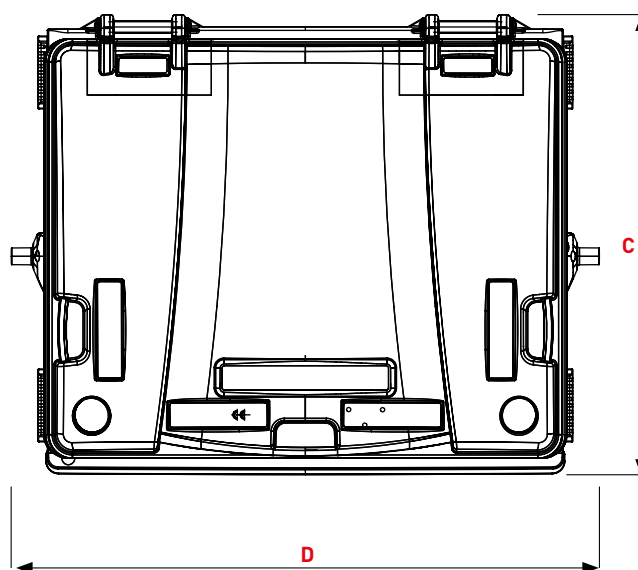

CITYBAC®

1100L FL

SULO®

Citybac® 1100L Flat Lid

PRODUCT DETAILS

- 1 Flat Lid
- 2 Handle / recessed grip
- 3 Lid handles lateral 2x
- 4 Handles with handle bar, rear 2x
- 5 Marking areas

- A Body reinforced with beads
- B DIN comb lifting system, double stage
- C Stacking ribs
- D SULO sticker / Marking areas
- E Ergonomic handles lateral 4x
- F Chip nest as standard
- G Lifting trunnion
- H Functional castors 2x
- I Double stop break 2x
- J Castors 2x

**FLAT LID****Dimensions (mm)**

A Height total ~	1330
B Upper comb edge ~	1205
C Bin depth ~	1075
D Width total ~	1370

Weights

Nominal volume (L)	1100
Empty weight (kg) ~	50
Max. filling weight(kg) ~	440
Max. total weight (kg) ~	510

FLAT LID WITH LID-IN-LID**Dimensions (mm)**

A Height total ~	1330
B Upper comb edge ~	1205
C Bin depth ~	1075
D Width total ~	1370

Weights

Nominal volume (L)	1100
Empty weight (kg) ~	50
Max. filling weight(kg) ~	440
Max. total weight (kg) ~	510