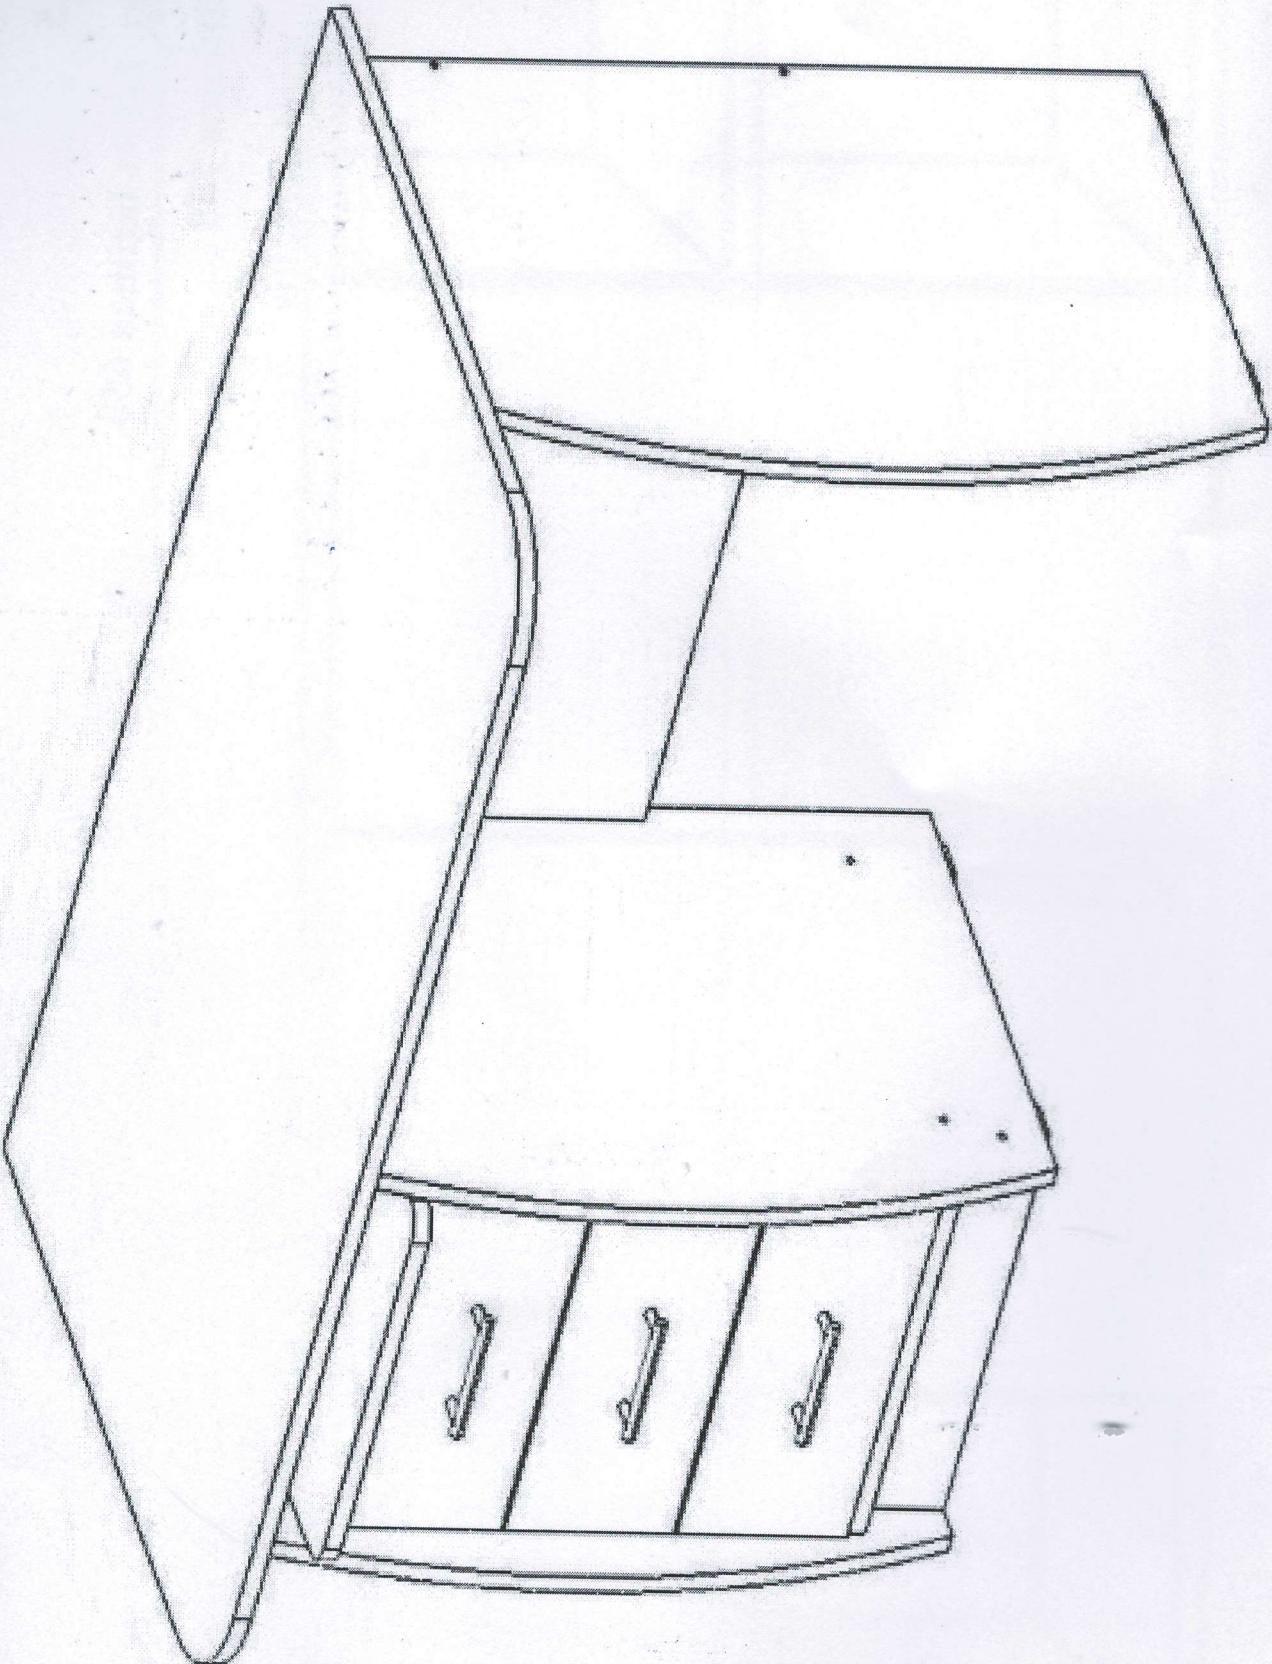

aula nr. 86

set