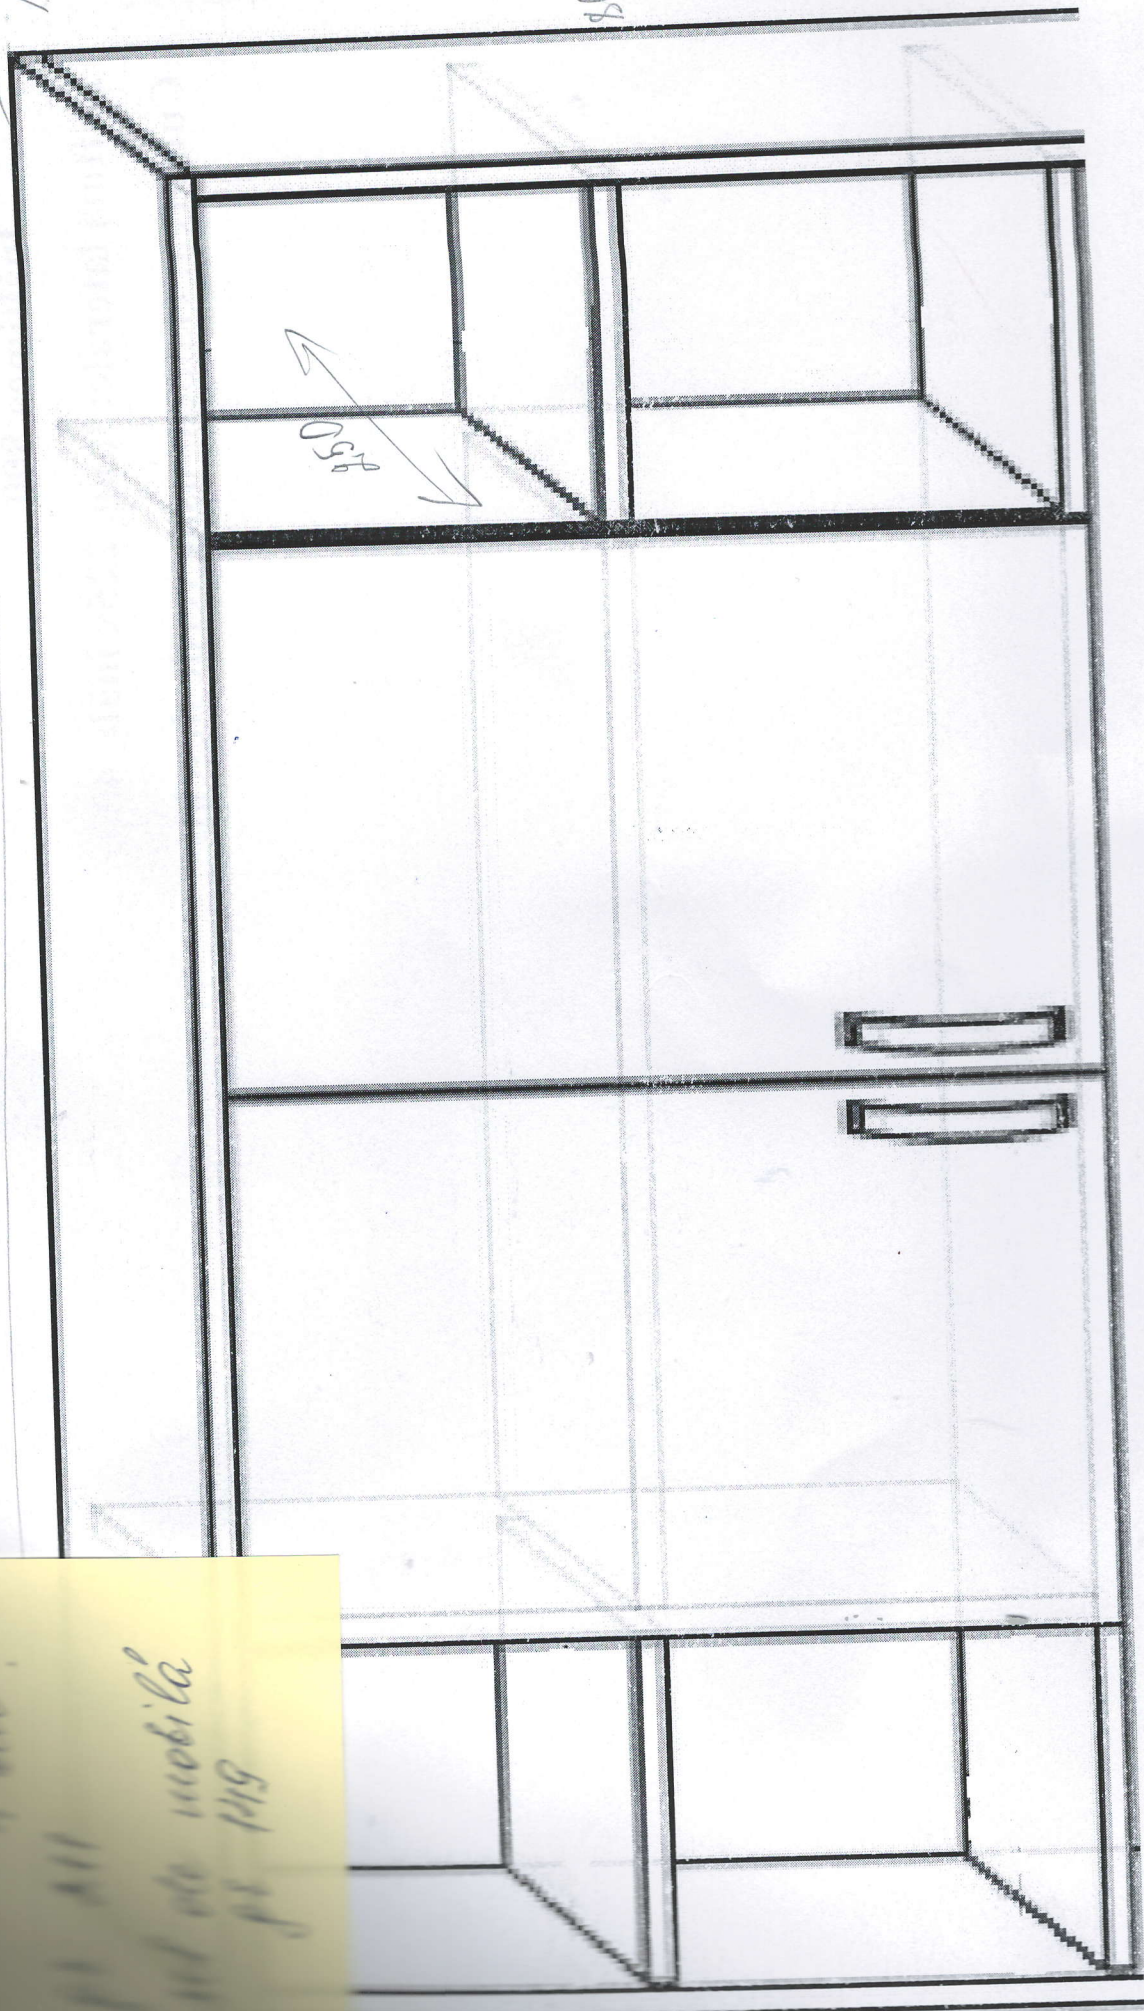

Culoarea: Verde deschis

888

ca nr. 86

1850

808

850

Handwritten notes on a yellow sticky note, partially obscured and difficult to read. Some legible words include "mobilă" (furniture).

Gradinița 211 ” Voinicel”