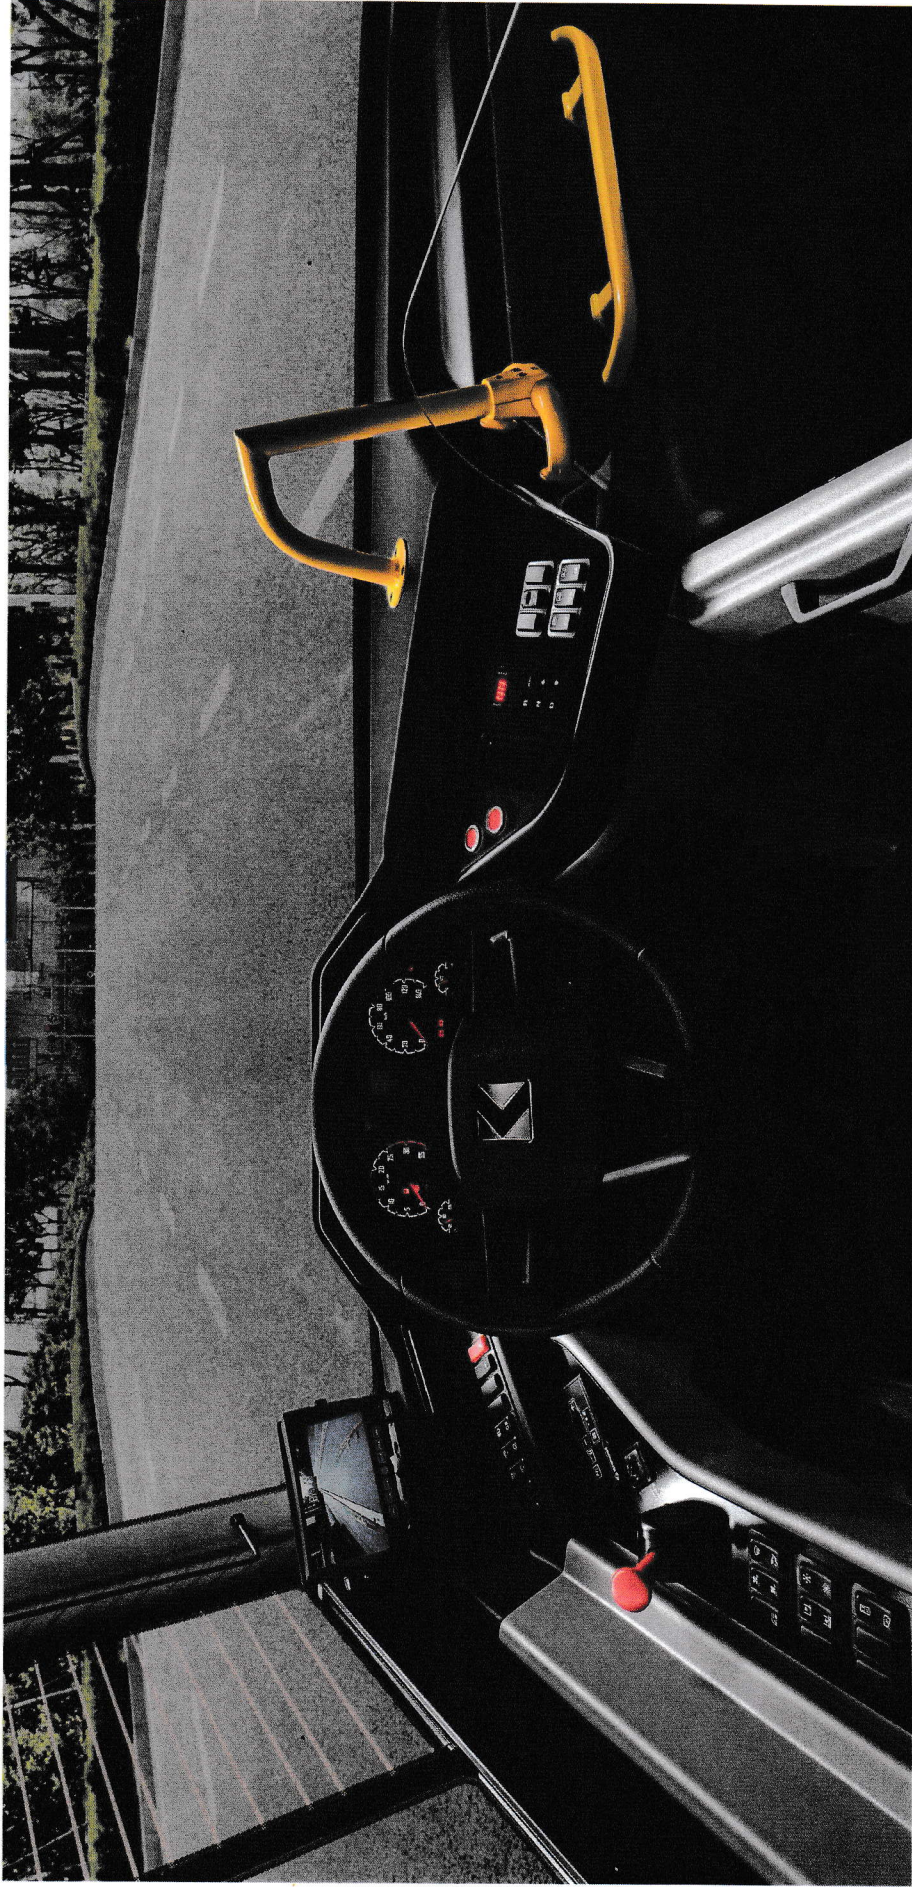

ATAK

Use Your Mind

ATAK

 KARSAN | 50+
years

ERGONOMIC COCKPIT COVERING ALL DRIVER NEEDS

A driving experience to remember. Atak will make you feel exceptional with its modern, ergonomic and flawless lines in the driver section. steering wheel with leather option, functional button layout and futuristic cabin urges you to keep driving. Atak provides a comfortable driving environment with soft shifting and wide air ducts with effective circulation.

COMFORTABLE DRIVING TRANSFORMING RIDE INTO PLEASURE

In addition to the driver seat bringing a dimension to comfort, Atak increases driving control with its panoramic view and offers a superior ride in all conditions, thanks to ECAS air suspension. Another feature serving comfort is the positioning of engine compartment at the rear, which helps driver and passengers travel in maximum silence.

A FLUENT RIDE IS EFFORTLESS WITH ATAK

8 Way Pneumatic Driver Seat

Electric Heated Side Mirrors

Isolated Driver Cabin