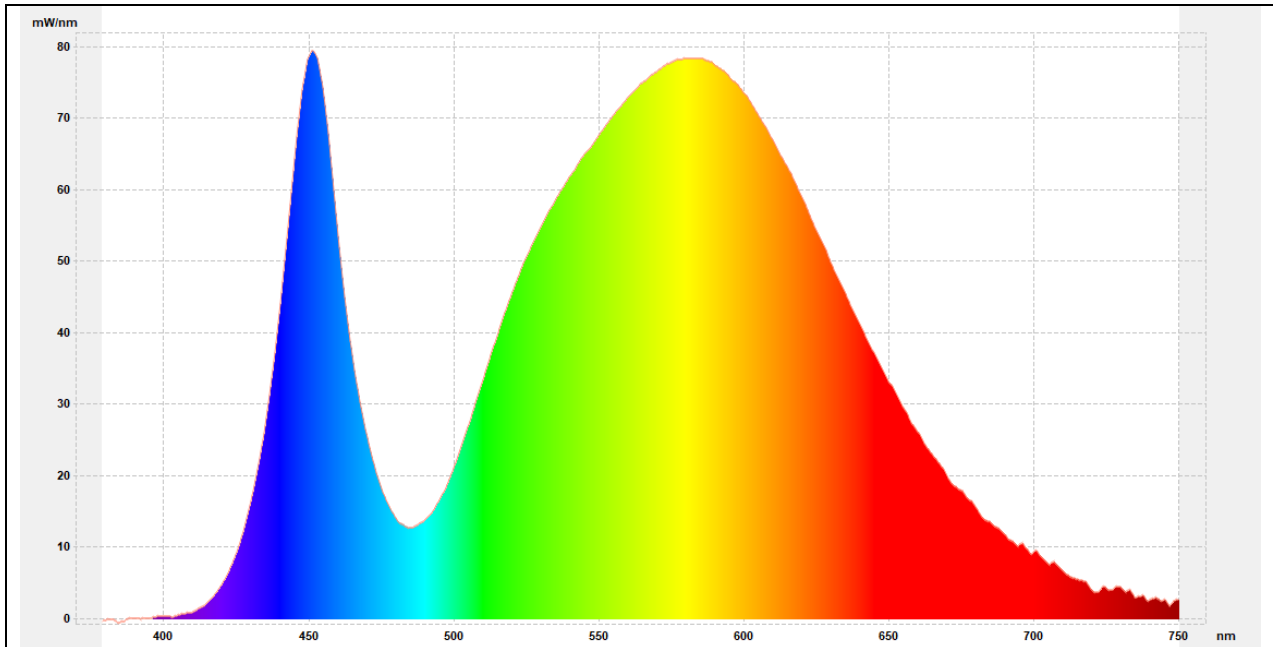

LUG®

LUG Light Factory Ltd.
Producer of Professional Lighting Fittings

4. INTEGRATED SPECTRUM