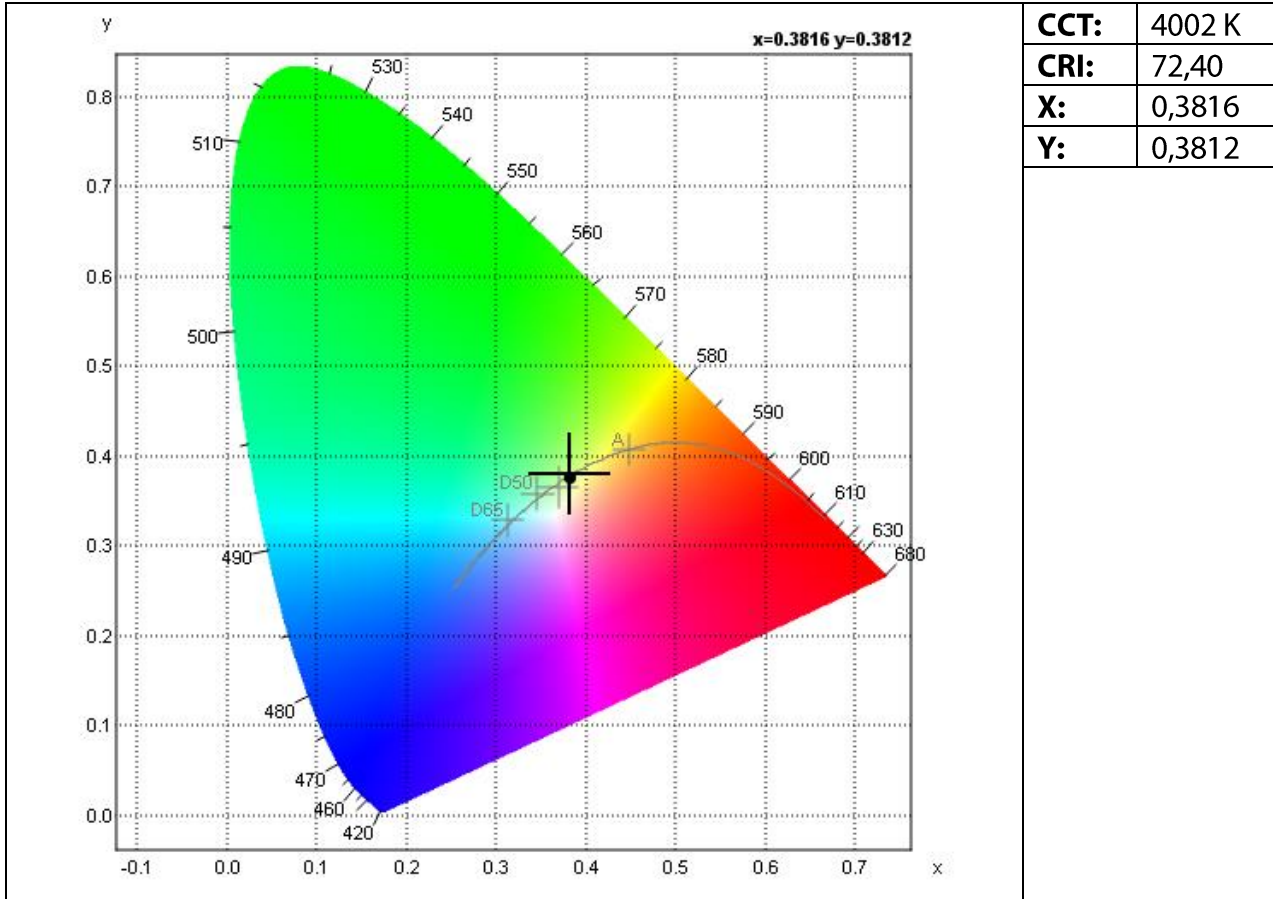

5. CIE CHART (1931, 2° observer)

CCT:	4002 K
CRI:	72,40
X:	0,3816
Y:	0,3812

LUG Light Factory Ltd.
Producer of Professional Lighting Fittings
Poland, 65-127 Zielona Góra, Gorzowska 11
e-mail: lug@lug.com.pl
web: www.lug.com.pl

Central Office:
LUG Light Factory Ltd.
Poland, 65-127 Zielona Góra, Gorzowska 11
tel. +48 68 45 33 200
fax +48 68 45 33 201

VAT No: PL9291785452, REGON: 080212116, Commercial Register (KRS) 0000290498, WEE E0001382WZ, Registered at: District Court of city Zielona Góra, VIII Commercial Department of the National Court Register, Share capital 29 000 000 PLN Bank account: Bank Zachodni WBK S.A. O/Zielona Góra 09 1090 1535 0000 0001 0784 5922