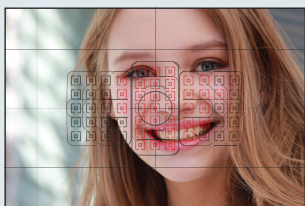

Cross-type
Max **45 AF** *Autofocus*
Simplify Your Focus

Nothing escapes the superior 45-point all cross-type AF system of the EOS 800D. With 45 AF points spread densely across the frame, expect fast tracking of your subjects with exceptional precision. Together with Colour Detection AF that analyzes skin tones and prioritizes focus on people, shooting portrait has never been easier.