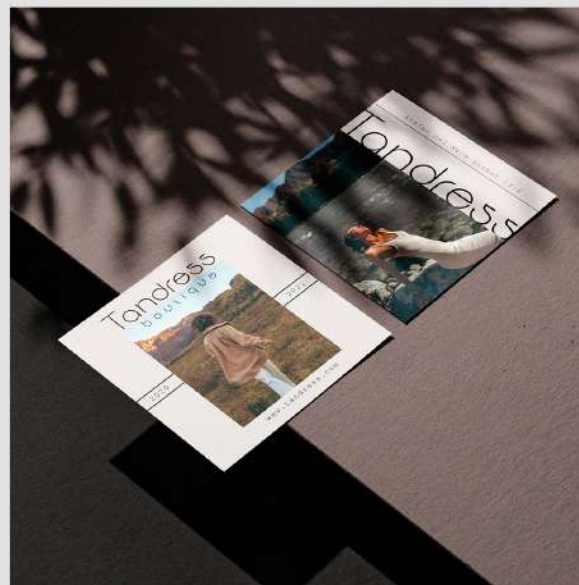

-WITH US,
IT'S *CRAZY*-

- **CLIENT:**
TANDRESS BOUTIQUE
- **PRODUS:**
DESIGN LOGO/PACKAGE
- **ACTIVITATE CLIENT:**
SHOWROOM
- **REGIUNE:**
REPUBLICA MOLDOVA
- **AN REALIZARE:**
2020

• **CLIENT:**
DENTUS.DENTINO