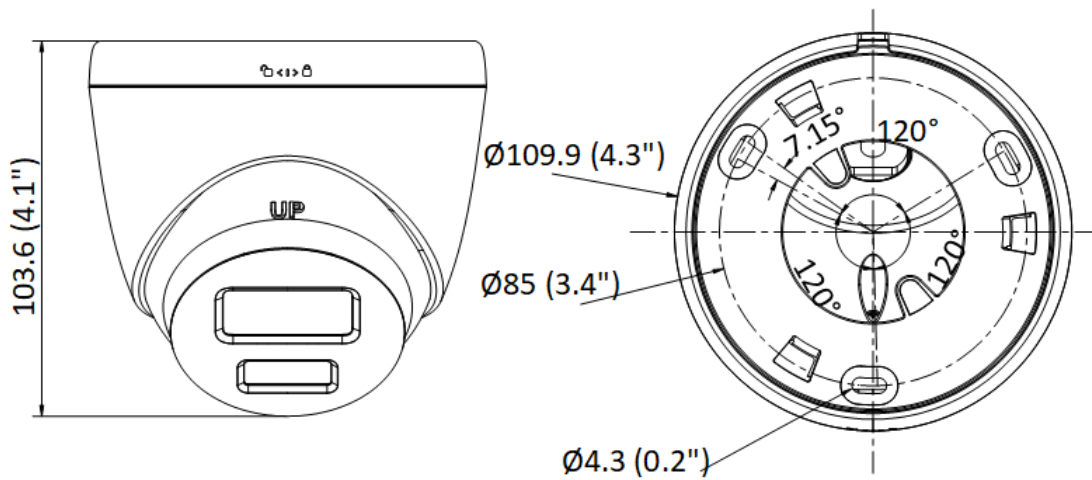

▪ **Dimension**

Unit: mm (inch)

▪ **Accessory**

▪ **Optional**

DS-1275ZJ-SUS Vertical Pole Mount	DS-1272ZJ-110-TRS Wall Mount	DS-1276ZJ-SUS Corner Mount	DS-1280ZJ-S Junction Box	DS-1281ZJ-S Inclined Ceiling Mount