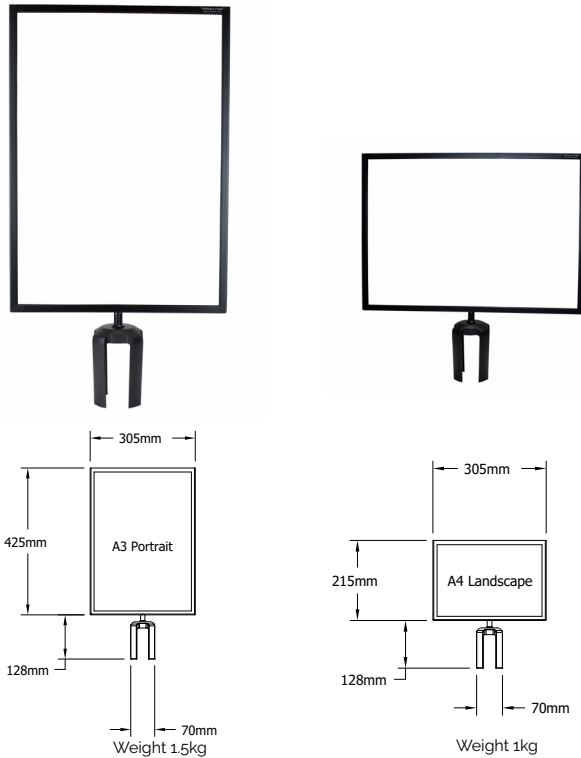

Post Top Signage

For TensabARRIER® Posts

Perfect to guide, inform or advertise promotional messages.
Ideal for a variety of applications.

Order Code

- TB-SHA4P-33S – TensabARRIER A4 Portrait Sign Holder in Black
- TB-SHA4L-33S – TensabARRIER A4 Landscape Sign Holder in Black
- TB-SHA3P-33S – TensabARRIER A3 Portrait Sign Holder in Black
- TB-SHA3L-33S – TensabARRIER A3 Landscape Sign Holder in Black

- TB-SHA4P-1P – TensabARRIER A4 Portrait Sign Holder in Polished Chrome
- TB-SHA4L-1P – TensabARRIER A4 Landscape Sign Holder in Polished Chrome
- TB-SHA3P-1P – TensabARRIER A3 Portrait Sign Holder in Polished Chrome
- TB-SHA3L-1P – TensabARRIER A3 Landscape Sign Holder in Polished Chrome

Features & Benefits

- The TensabARRIER® post top sign holder features a steel frame with a removable clear acrylic pocket, and a hard wearing black plastic sign cone which holds the frame in place.
- Your own signage can be easily inserted into the acrylic pocket as this slides out from the top of the steel frame.
- Frame width is 11mm and is a complete frame covering the entire edge of the acrylic- ensuring your message stays protected.
- Simply slot the sign cone on top of any TensabARRIER® to create an instant sign for your queue.
- Can be easily inserted or removed from any queue layout without the use of tools.
- Compatible with TensabARRIER® retractable barrier posts.

Product Specification

- Steel frame available in a powder coated black finish, polished chrome or satin chrome.
- Sign cone available in black only.
- Sign insert available in clear acrylic only.
- Portrait and Landscape orientations available- it is not possible to convert portrait sign holder into landscape sign holder.
- A4 and A3 sizes available.
- No tools required.