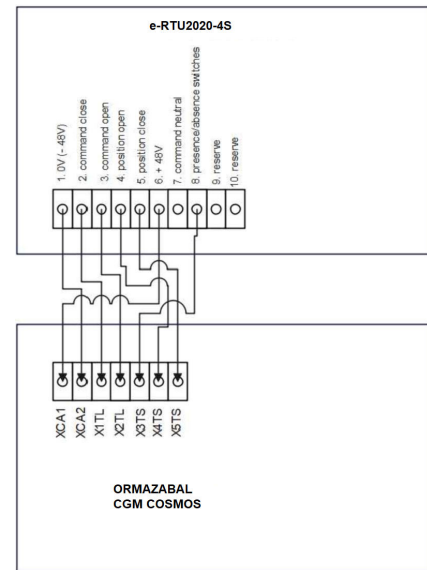

Schema de interconectare e-RTU2020-4S cu celule CGM Cosmos

	Contract No 15007	Executed	Date	I checked	Date
		Document type		Document status	
		Object PT130CCR1		Name	
		M	1:1	Date of dispatch	Letter
		Format	A3		