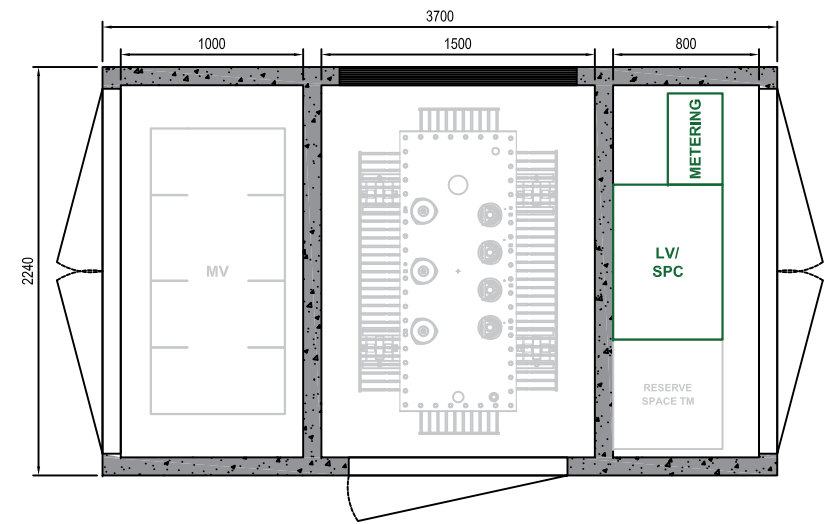

Schema de interconectare e-RTU2020-4S cu celule CGM Cosmos

	Contract No 15007	Executed	Date	I checked	Date
		Document type		Document status	
		Object PT130CCR1		Name	
		M	1:1	Date of dispatch	Letter
		Format	A3		