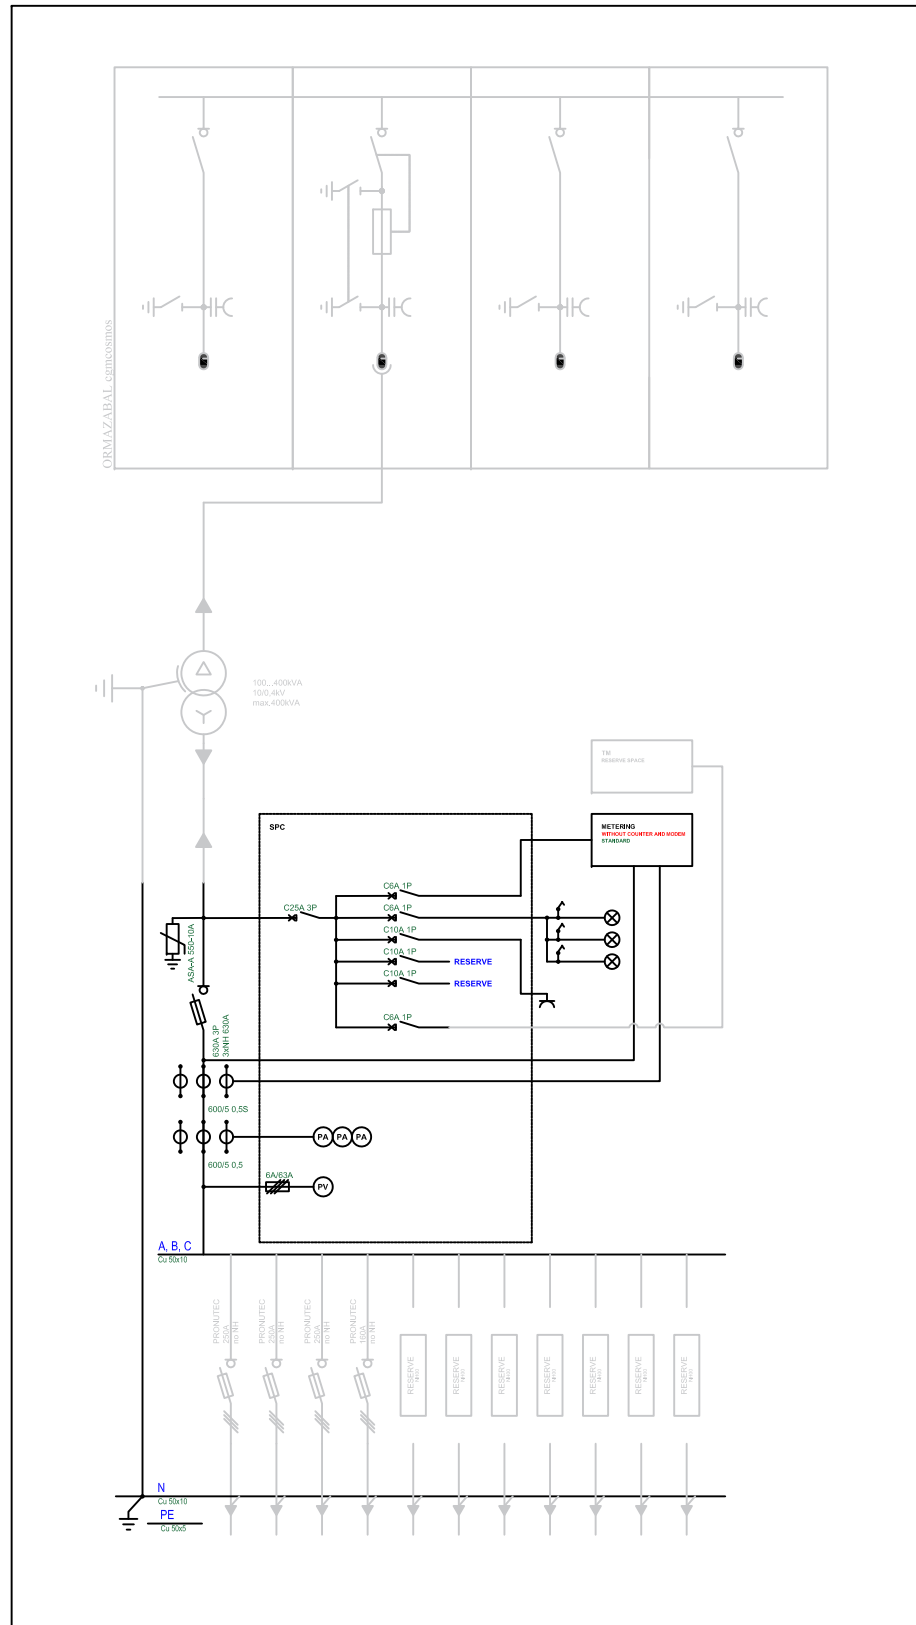

Schema de interconectare e-RTU2020-4S cu celule CGM Cosmos

	Contract No 15007	Executed	Date	I checked	Date
		Document type		Document status	
		Object PT130CCR1		Name	
		M	1:1	Date of dispatch	Letter
		Format	A3		