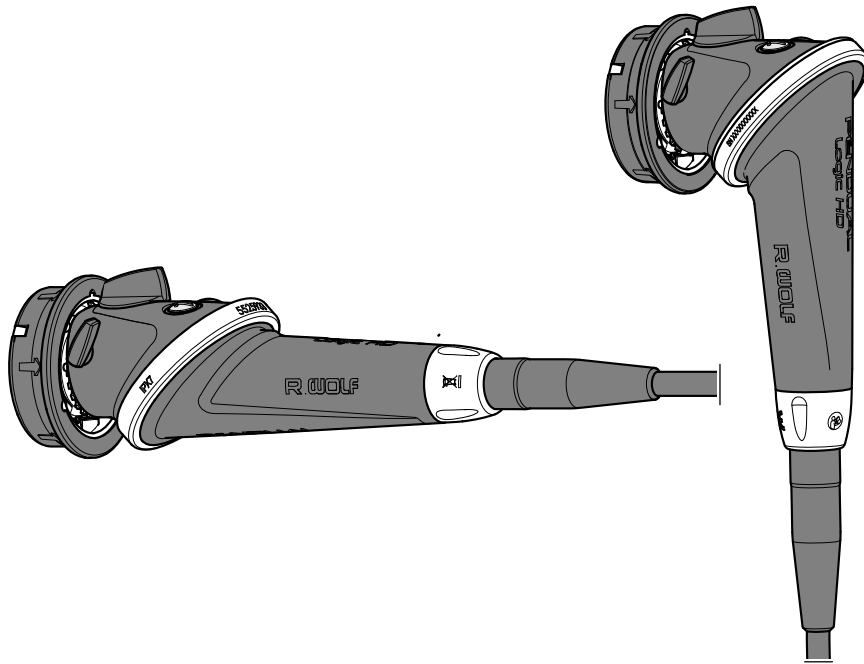

Lot: 10

Instructions for use

Logic HD PENDUAL Camera Head

5525933

BB-A282-02 / en / EU / V3.0 / 2022-09 / PK20-0215 /

14 Replacement parts

NOTE

For materials required for reprocessing the products please see section 12 Reprocessing and maintenance.

NOTE

As the camera cable with camera plug is a wear and tear part, any warranty is excluded.

Product no.	Designation
15135466	COVER PLATE
64300087	REPAIR SET SNAP-ON FASTENER
64300090	REPAIR SET CAMERA CABLE 3M
64300094	REPAIR SET FLAT PLUG