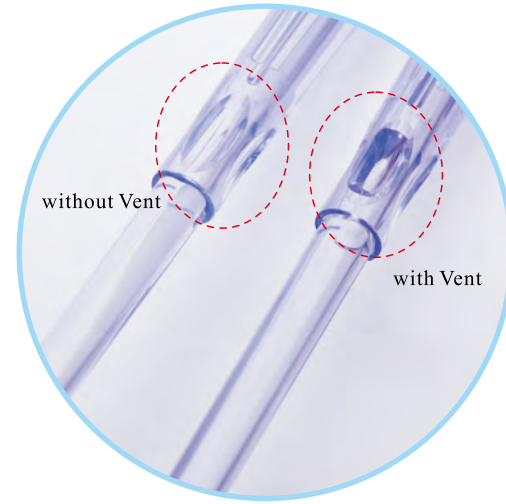

Crown Tip Flat Tip

without Vent with Vent

LB6100
Suction Yankauer Handle

LB6201

| Size | Type |
|--------|------------------------|
| LB6101 | Crown tip with vent |
| LB6102 | Crown tip without vent |
| LB6103 | Flat tip with vent |
| LB6104 | Flat tip without vent |

LB6202

LB6203

LB6200
Connector

Supplied with universal female connector, can connect with smooth suction yankauer handle.

| Size | Type | Color |
|--------|-------------------|----------------------------|
| LB6201 | Long Connector | Blue, Green or Transparent |
| LB6202 | Short Connector | Light Blue or Navy Blue |
| LB6203 | Trumpet Connector | Transparent or Blue |

Connecting Tube

Made of transparent material for better visualization
Striated walls of tube provide superior strength and anti-Kinking

| Size | ID(mm) | OD(mm) |
|-------|---------|---------|
| 1/4" | 6.5±0.2 | 9.7±0.2 |
| 3/16" | 4.7±0.2 | 8.2±0.2 |

Made from Non-toxic PVC, clear and soft
Large Lumen resists clogging and the transparency
Allows Clear visualization of liquids
Crown tip, with/without Vent or plain tip
with/without Vent.
Packing: Packed in individual blister
packing or Double packing, 20pcs/carton
Length can be customized