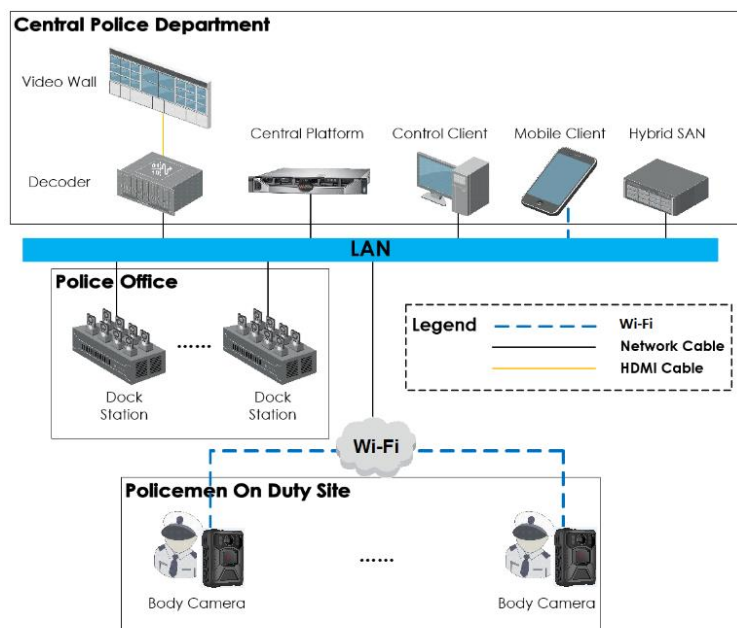

▪ Specification

Storage	
HDD	Up to 4 disks (Max. 8 TB for each disk) and default 2 TB
RAM	2 GB
Network	
Protocol	HTTPS, FTP, NTP, SADP, ISAPI
Interface	
Indicator	Power indicator, Hard disk indicator, Network indicator, 8 indicator(s) for charging/working/recording/exception
Button	Power
General Interface	1 × USB 3.0
Body Camera Access Number	Up to 8 body camera(s)
Base Parameters	5 VDC, 1.5 A for each channel, rate ≥ 8 MB/s
General	
Operating System	Linux
Power	100 to 240 VAC, max. 250 W
Operating Condition	-10 °C to 55 °C (-14 °F to 131 °F). Humidity 95% or less (non-condensing)
Dimensions	400 mm × 300 mm × 124 mm (15.75" × 11.81" × 4.88")
Weight	7.1 kg (15.65 lb.)
Installation Method	Desk-mounted
Client	HikCentral Pro, HikCentral Master
Speaker	1 build-in speaker
Web Browser	Plug-in required live view: IE 10+, Plug-in free live view: Chrome 57.0+, Firefox 52.0+
Approval	
EMC	CE-EMC: EN 55032: 2015, EN 61000-3-3: 2013, EN 50130-4: 2011 +A1: 2014, EN 61000-3-2: 2014
Safety	CE-LVD: EN 62368-1: 2014/A11: 2017, CB: IEC 62368-1: 2014+A11

▪ Typical Application