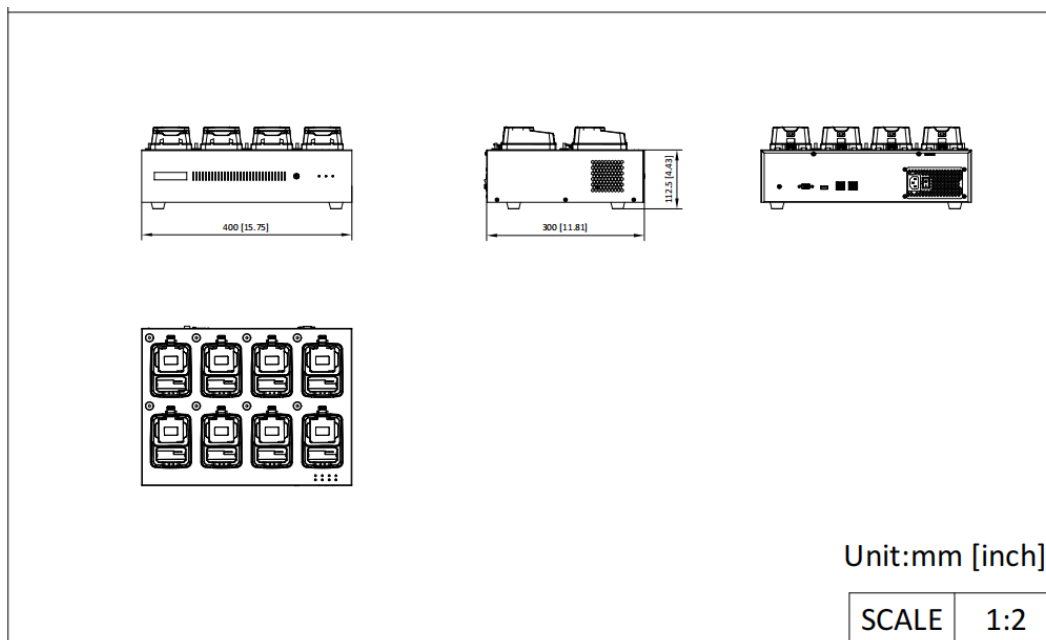

▪ **Available Model**

DS-MDS001/2T(DS-MH2211)

DS-MDS001/2T(DS-MH2311)

DS-MDS001/2T(MCW407)

DS-MDS001/2T/TYPEC(DS-MH2311)

DS-MDS001/2T/TYPEC(MCW407)

DS-MDS001/2T/TYPEC(DS-MCW406)

▪ **Dimension**

Headquarters

No.555 Qianmo Road, Binjiang District,
Hangzhou 310051, China
T +86-571-8807-5998
www.hikvision.com

Follow us on social media to get the latest product and solution information.