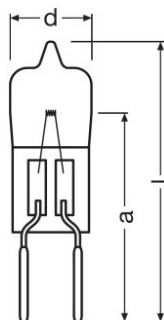

Product datasheet

Technical data

Product information

Order reference	64223 M/43 10W
-----------------	----------------

Electrical data

Nominal voltage	6 V
Nominal wattage	10.00 W

Photometrical data

Color temperature	2900 K
Nominal luminous flux	150 lm
Color rendering index Ra	100

Dimensions & weight

Diameter	9 mm
Length	38.0 mm
Light center length (LCL)	24.0 mm
Filament length	1.50 mm
Illuminated field	1.5*0.7 mm ²
Filament diameter	0.7 mm

Lifespan

Lifespan	300 h
----------	-------

Additional product data

Base (standard designation)	G4
Minimum diameter of lamp enclosure	9 mm

Product datasheet

Capabilities

Burning position	Any
Application	Other

Certificates & standards

EEL – Energy Label	B
--------------------	---