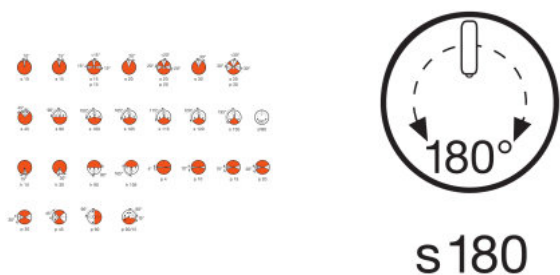

Product datasheet

Logistical Data

Product code	Product description	Packaging unit (Pieces/Unit)	Dimensions (length x width x height)	Volume	Gross weight
4008321107039	64223 10 W 6 V	Folding carton box 1	25 mm x 23 mm x 70 mm	0.04 dm³	5.00 g
4008321107046	64223 10 W 6 V	Shipping carton box 40	144 mm x 107 mm x 121 mm	1.86 dm³	225.00 g

The mentioned product code describes the smallest quantity unit which can be ordered. One shipping unit can contain one or more single products. When placing an order, for the quantity please enter single or multiples of a shipping unit.

Disclaimer

Subject to change without notice. Errors and omission excepted. Always make sure to use the most recent release.