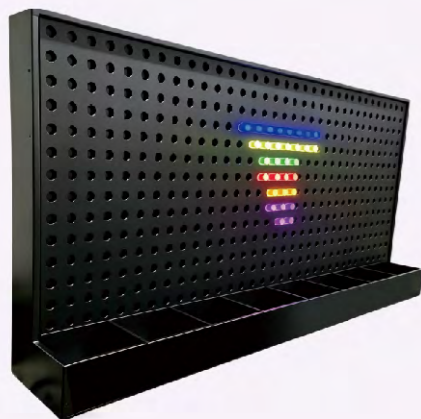

### MK-DM120

**主要功能:**

- 尺寸: W120xH120cm
- 孔位: 378个
- 120根不同颜色柱子
- 柱子尺寸: Dia.25xH100mm
- 工作电压: DC12V
- 工作方式: 插孔即亮
- 用途: 开发想象力和创造力
- 安装方式: 落地式

**Main Functions:**

- Size: W120xH120cm
- Holes: 378pcs
- 120pcs different color acrylic pegs
- Peg size: Dia.25xH100mm
- Working at: DC12V
- Function: Plug in and light up
- Usage: develop imagination
- Installation: floor standing

### MK-DM120180

**主要功能:**

- 尺寸: W120xH180cm
- 孔位: 560个
- 176根不同颜色柱子
- 柱子尺寸: Dia. 25xH100mm
- 工作电压: DC12V
- 工作方式: 插孔即亮
- 用途: 开发想象力和创造力
- 安装方式: 落地式

**Main Functions:**

- Size: W120xH180cm
- Holes: 560pcs
- 176pcs different color acrylic pegs
- Peg size: Dia.25xH100mm
- Working at: DC12V
- Function: Plug in and light up
- Usage: develop imagination
- Installation: floor standing