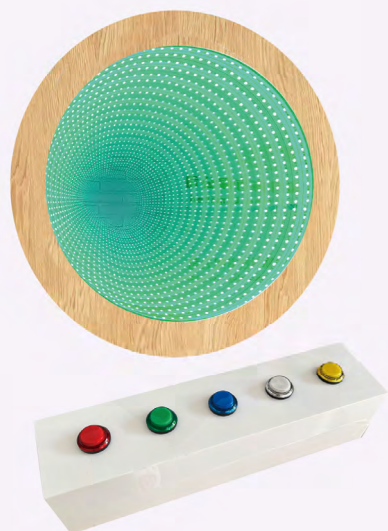

#### Main Functions:

- 8 static colors
- Preset programs: Jump, fade, flash...
- DC12V
- Suitable for bluetooth APP illuminator
- Control bubble tube, fiber optic light starlight carpet, infinity mirror

MULTI-SENSORY ROOM LIGHT

MK-DM11050

主要功能:

- 尺寸: L100xW50xD10CM
- 高质量RGB灯带
- 亚克力外壳
- 4个大按钮可选择四种颜色
- 红, 绿, 蓝, 黄
- RF遥控器
- 蓝牙APP控制
- RGB 颜色变化

Main Functions:

- Infinity mirror size:L100xW50xD10cm
- High quality RGB LED strip DC 12V
- Acrylic frame
- With 4 static button
- Red,green,blue and yellow
- RF remote controller
- Bluetooth APP
- RGB color changing

MK-DM6010

主要功能:

- 3D镜尺寸: Dia. 60cmxD10CM
- 高质量RGB灯带
- 亚克力外壳
- 大按钮尺寸: L40xW10xD10CM
- 5种固定颜色 + 多程序按钮
- RF遥控器
- 蓝牙APP控制
- RGB 颜色变化

Main Functions:

- 3D mirror size: Dia.60cmxD10CM
- High quality RGB LED strip DC12V
- Acrylic box
- Big button controller: L40xW10xD10CM
- 5 static colors + "mode" button
- RF remote controller
- Bluetooth APP
- RGB color changing

MK-DM6010-02

主要功能:

- 3D镜子尺寸: Dia. 60xD10cm
- 高质量幻彩灯带
- 亚克力外壳
- 60种程序
- 带1个按钮
- RGB颜色变化
- 安装方式: 挂墙
- 尺寸和外壳颜色可以定制

Main Functions:

- Infinity mirror size: Dia.60xD10cm
- High quality RGB LED strip
- Acrylic frame
- 60 different lighting mode
- 1pc mini button to control
- RGB color changing
- Installation: wall mounted
- Size& frame color can be customized