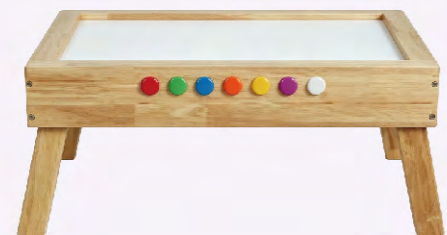

WF-02

主要功能:

- 尺寸: 60x40cm
- 材质: 实木+LED
- 七色变光
- 带6色按钮的LED学习桌
- 工作电压: USB 5V
- 安装方式: 放地面

Main Functions:

- Size: 60x40cm
- Material: Wood + LED
- 7 color changing
- LED learning table with 6 color buttons
- Working voltage: DC 5V
- Installation: Floor placement