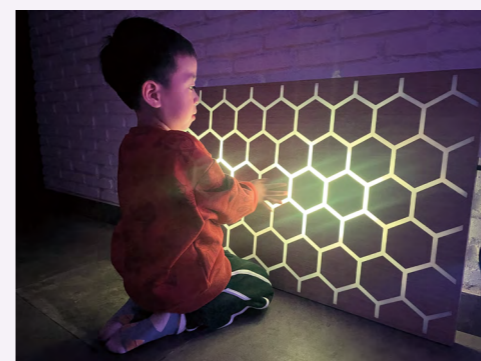

MK-HC10060

主要功能:

- 蜂窝面板尺寸: L100xW60cm
- 7色动态切换
- 高品质RGB LED灯带
- 工作电压: DC12V
- 工作原理: 触摸或者滚轮控光效
- 用途: 提高触觉感官
- 安装方式: 平放或者壁挂

Main Functions:

- Honeycomb Panel Size: L100xW60cm
- 7-Color Dynamic Switching
- High-quality RGB LED Strip Light
- Operating Voltage: DC12V
- Principle: light shift via touch/roller
- Usage:tactile stimulation
- Mounting: Floor or wall mount