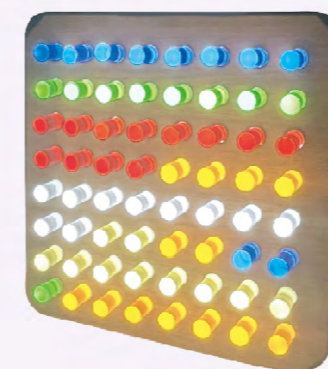

MK-DM6060

主要功能:

- 尺寸: L60xW60xD4CM
- 木纹板
- 柱子颜色: 红, 绿, 蓝, 白, 橙, 黄, 紫, 粉
- LED 颜色: 高亮白光
- 开关
- DC 12V
- 挂墙安装
- 柱子数量: 64根

Main Functions:

- Size: L60xW60xD4cm
- Acrylic panel with wood painting
- Color of columms:red/green/blue/white/orange/yellow/purple/pink
- LED color:bright white LED
- ON/OFF switch
- 12V DC
- Wall mounted
- Columms quantity:64pcs