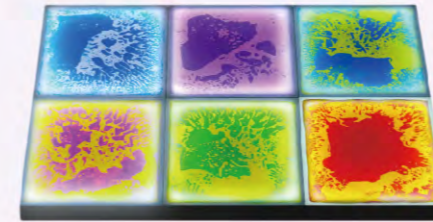

MULTI-SENSORY ROOM LIGHT

MK-LM50

主要功能:

- 尺寸: L50xW50xH7.5cm
- 材质: PVC+液体+LED
- LED颜色: RGB
- 发光效果: 变色
- 工作电压: 12V
- 用途: 锻炼触觉能力/颜色认知能力

Main Functions:

- Size: L50xW50xH7.5cm
- Material: PVC+liquid+LED
- LED color:RGB
- Lighting effect: color shift when stomp
- Working at DC12V
- Usage:improve tactile sense/color recognition