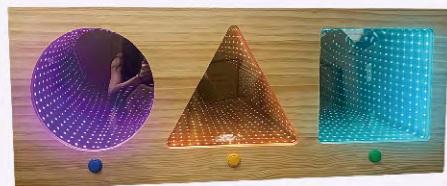

WF-01

主要功能:

- 尺寸: L88xW34cm
- 材质: 实木+LED灯
- 七色变光
- 带5色按钮的LED无限镜
- 工作电压: DC 5V
- 安装方式: 壁挂式

Main Functions:

- Size: L88xW34cm
- Material: Wood + LED light
- 7 color changing
- LED infinity mirror with 5 color buttons
- Working voltage: DC 5V
- Installation: Wall-mounted