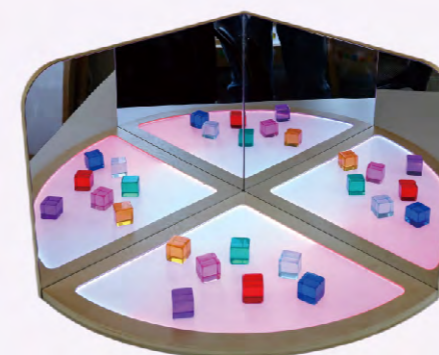

WF-08

主要功能:

- 尺寸: 35x35cm
- 材质: 实木+镜子+LED
- 七色变光
- 工作电压: 5V
- 安装方式: 放台面

Main Functions:

- Size: 35x35cm
- Material: Solid wood + Mirror + LED
- 7 color changing
- Working voltage: 5V
- Installation: tabletop