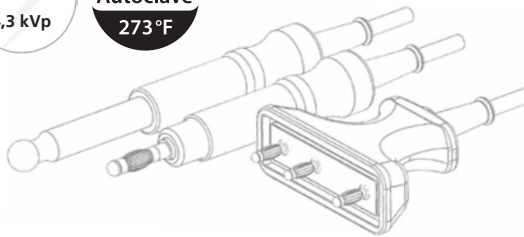

Improved corrosion protection through
silver-plated strands of our monopolar pins

Monopolar

Geräteseite / Unit connecting

Erbe VIO/ICC/ACC

3 m

92002

92011

-