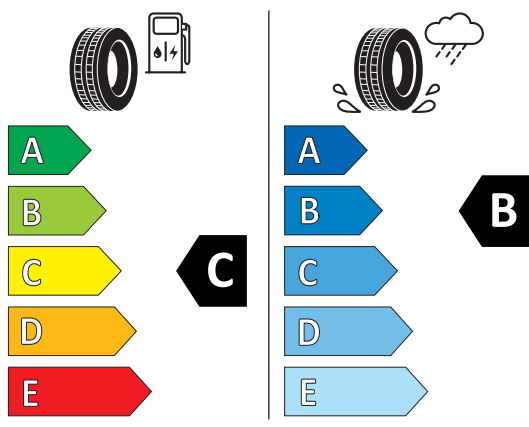

Product Information Sheet 185/65 R 15 MP-47 Hectorra 3 88H

Matador Continental Rubber

Delegated Regulation (EU) 2020/740

Supplier name or trademark		Matador	
Commercial name or trade designation		MP47 Hectorra 3	
Tyre type identifier	Tyre class	1581036	C1
Tyre size designation		185/65 R 15	
Speed category symbol		H 210 km/h	
Load-capacity index		88	
Load version		SL	
Fuel efficiency class		C	
Wet grip class		B	
External rolling noise class	External rolling noise value	B	70 dB
Tyre for use in severe snow conditions		No	
Tyre for use in severe ice conditions		No	
Date of start of production (Week / Year)		48/17	
Date of end of production (Week / Year)		-	
Supplier's address		Continental Reifen Deutschland GmbH, Va hrenwalder Straße 9, 30165 Hannover, DE	
Additional information			

Matador 1581036

185/65 R 15 88 H C1

2020/740