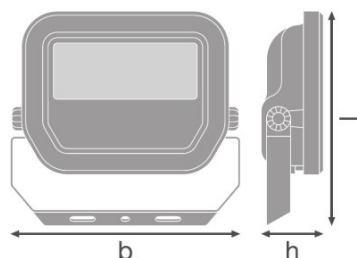

### PRODUCT FEATURES

- Reflector-based, symmetric light distribution with 100° x 100° beam angle
- Integrated wide voltage driver, suitable for 100 - 277 V<sub>AC</sub>
- Surge protection: up to 4 kV (L/N-PE), 2 kV (L-N)
- Mounting bracket with 30° angle and wide rotation area
- Pre-installed, flexible 1 m cable (H05RN-F), wrapped 3 x 1.0 mm<sup>2</sup> single wires

Light technical data

Beam angle	100 ° x 100 °
------------	---------------

Dimensions & weight

Length	122.0 mm
Width	131.0 mm

<b>Height</b>	36.0 mm
<b>Product weight</b>	400.00 g
<b>Cable length</b>	1000 mm