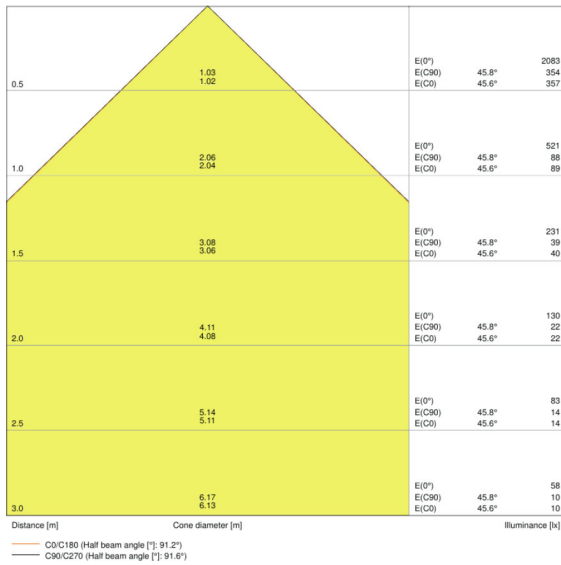

Light Distribution

LDC typ cone