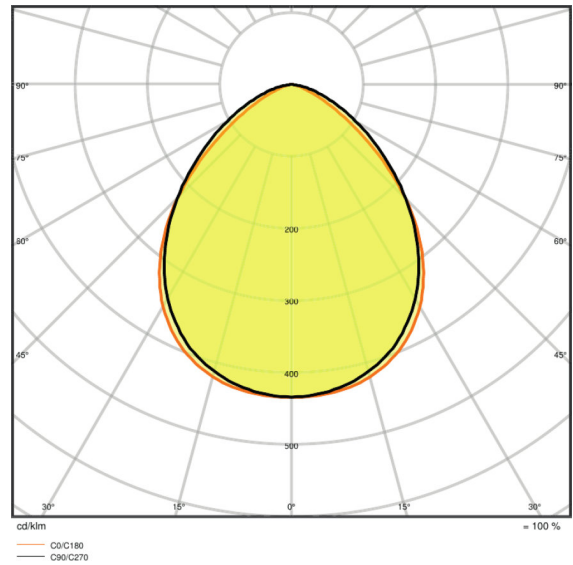

Light Distribution

LDC typ cone