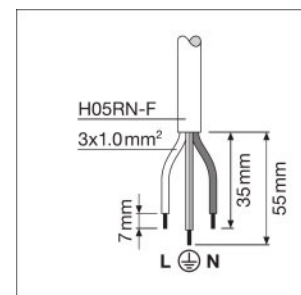

Light technical data

Beam angle	100 ° x 100 °
------------	---------------

Dimensions & weight

Length	122.0 mm
Width	131.0 mm

<b>Height</b>	36.0 mm
<b>Product weight</b>	400.00 g
<b>Cable length</b>	1000 mm

## Logistical data

<b>Temperature range at storage</b>	-40...+70 °C
-------------------------------------	--------------

Light Distribution

LDC typ cone

LDC typ polar

LOGISTICAL DATA

Product code	Packaging unit (Pieces/Unit)	Dimensions (length x width x height)	Gross weight	Volume
4058075420908	Folding carton box 1	136 mm x 57 mm x 118 mm	447.00 g	0.91 dm <sup>3</sup>
4058075420915	Shipping carton box 12	360 mm x 286 mm x 144 mm	5840.00 g	14.83 dm <sup>3</sup>

ADDITIONAL CATALOG INFORMATION

	A	B	C	⌀	IP
10 W	26	60	5.5	2x M4	0.014+IP
20 W	28	80	6.5	2x M5	0.018+IP
30 W	58	90	6.5	2x M5	0.021+IP
50 W	78	110	8.5	2x M6	0.028+IP

---