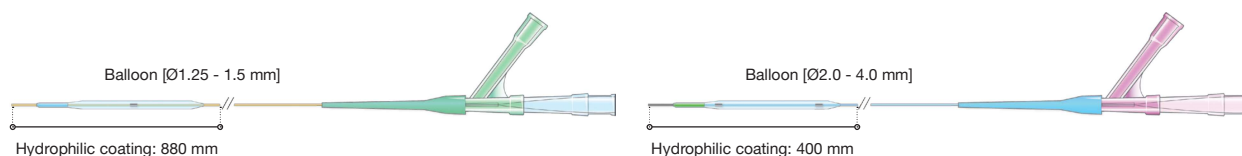

Tercross®

Balloon Dilatation Catheter

Tercross® is a Percutaneous Transluminal Angioplasty (PTA) balloon dilatation catheter for peripheral indications.

The Tercross® is designed specifically to dilate stenosis of peripheral arteries, such as iliac, femoral, popliteal, infra-popliteal and renal artery other than cephalic, cervical and cardiac artery.

Product Characteristics

Outstanding crossability

- Lowest balloon crossing profile, hydrophilic coating, provides reliable crossability
- Extreme support, OTW™, seamless, polymer shaft offers enhanced pushability, adequate kink resistance and fast deflation times

Extensive pressure working range

- The balloon can be inflated up to a Rated Burst Pressure (RBP) of 20 atm (2026 kPa) for efficient and successful recanalization

Wide size mix

- A wide choice of balloon diameters (Ø 1.25 - 4.0 mm) and lengths (20 - 200 mm) covers all clinical needs

Specifications

Guidewire compatibility	0.014" / 0.36 mm
Usable shaft length	100 cm, 148 cm
Balloon folding	2 folded (Ø1.25 mm, 1.5 mm) / 3 folded (Ø2.0-4.0 mm)
Coating	Hydrophilic
Shaft	proximal: Ø1.25 mm, 1.5 mm: 3.2 Fr (1.07 mm) / Ø2.0-4.0 mm: 3.6 Fr (1.21 mm) distal: Ø1.25 mm, 1.5 mm: 2.5 Fr (0.83 mm) / Ø2.0-4.0 mm: 3.0 Fr (1.00 mm)