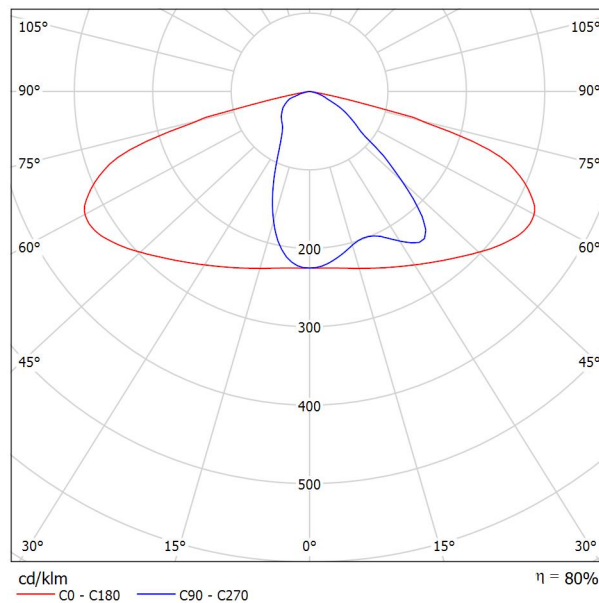

Operator
Telephone
Fax
e-Mail

PHILIPS BRP102 T25 DM /740 / Luminaire Data Sheet

Luminous emittance 1:

See our luminaire catalog for an image of the luminaire.

Luminaire classification according to CIE: 100
CIE flux code: 39 75 97 100 80