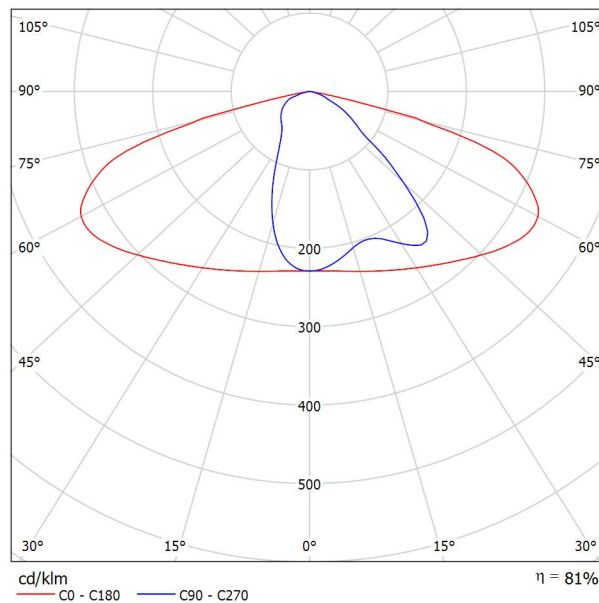

Operator
Telephone
Fax
e-Mail

PHILIPS BRP101 T25 DM /740 / Luminaire Data Sheet

Luminous emittance 1:

See our luminaire catalog for an image of the luminaire.

Luminaire classification according to CIE: 100
CIE flux code: 39 75 97 100 81

Due to missing symmetry properties, no UGR table can be displayed for this luminaire.