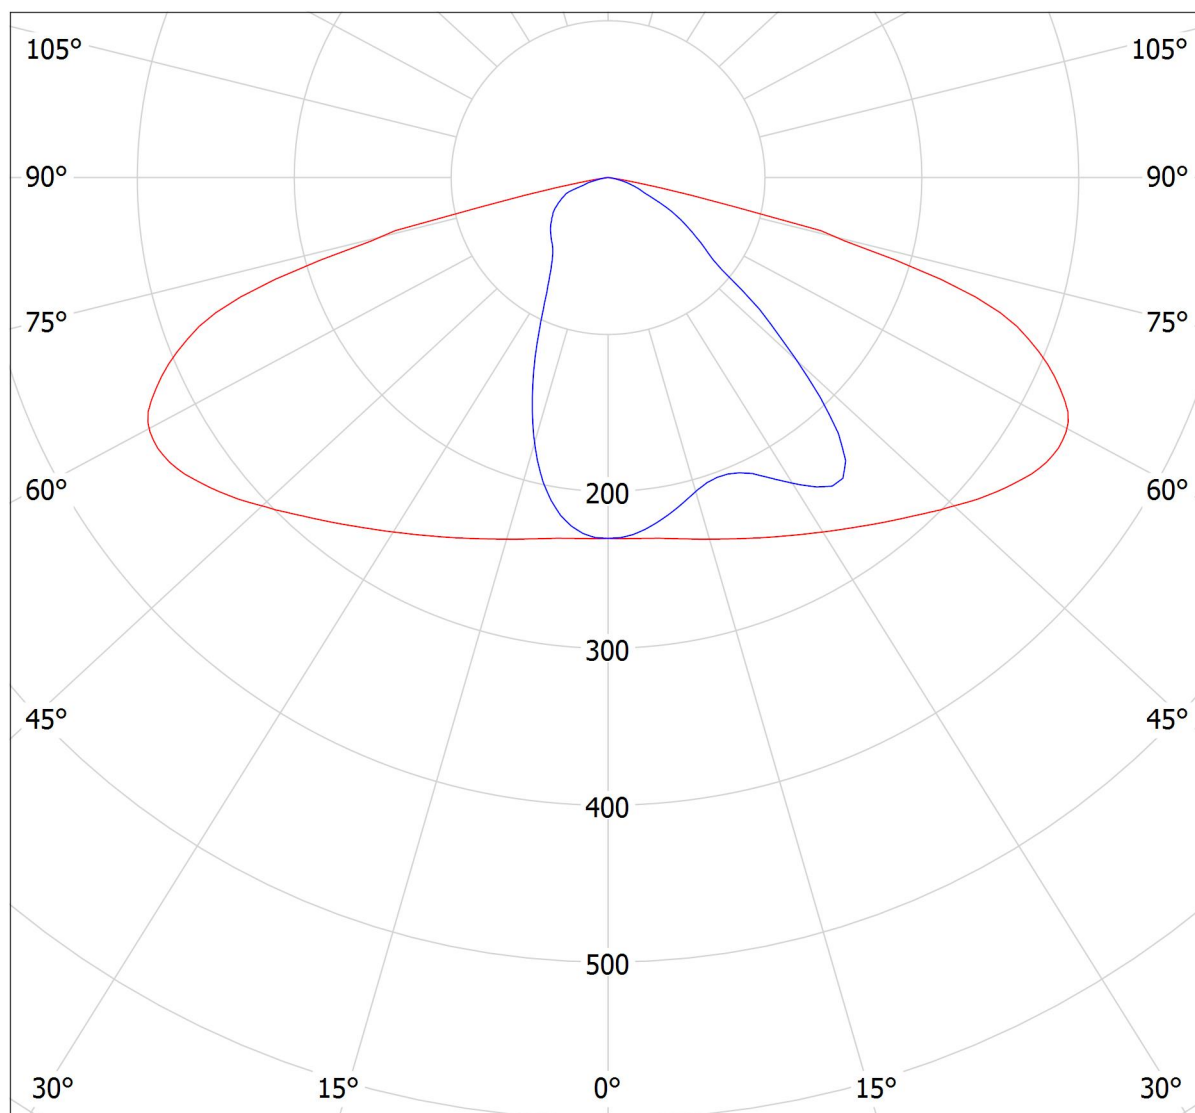

Operator
Telephone
Fax
e-Mail

PHILIPS BRP102 T25 DM /740 / LDC (Polar)

Luminaire: PHILIPS BRP102 T25 DM /740
Lamps: 1 x LED75/740

cd/klm

— C0 - C180

— C90 - C270

$\eta = 81\%$