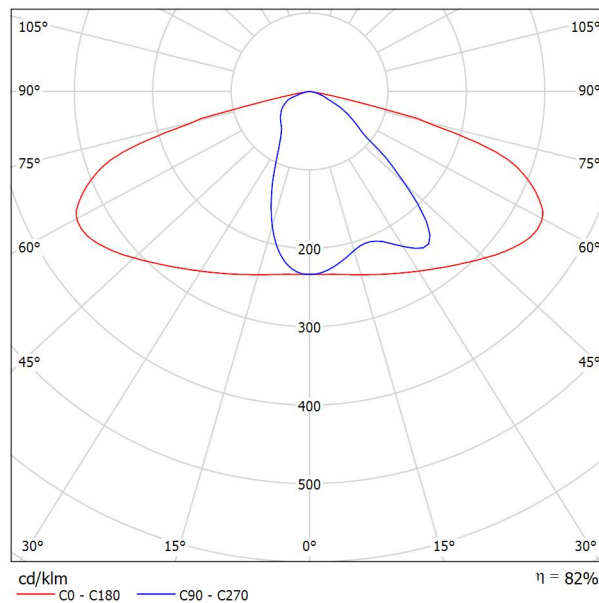

cd/klm

— C0 - C180

— C90 - C270

$\eta = 81\%$

Operator
Telephone
Fax
e-Mail

PHILIPS BRP102 T25 DM /740 / Luminaire Data Sheet

Luminous emittance 1:

See our luminaire catalog for an image of the luminaire.