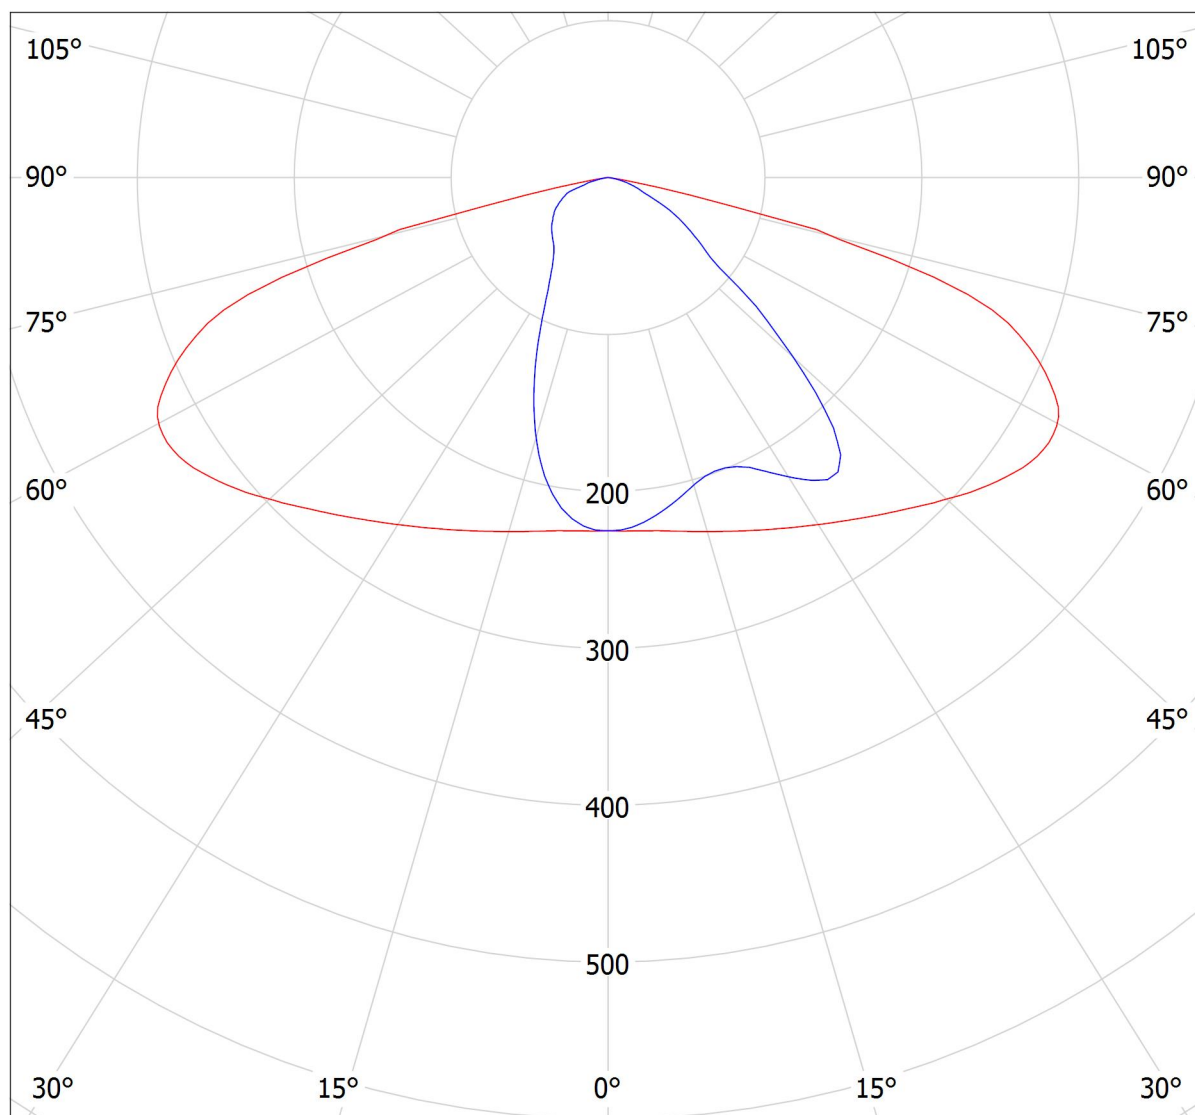

Operator
Telephone
Fax
e-Mail

PHILIPS BRP102 T25 DM /740 / LDC (Polar)

Luminaire: PHILIPS BRP102 T25 DM /740
Lamps: 1 x LED110/740

cd/klm
— C0 - C180   — C90 - C270

$\eta = 80\%$