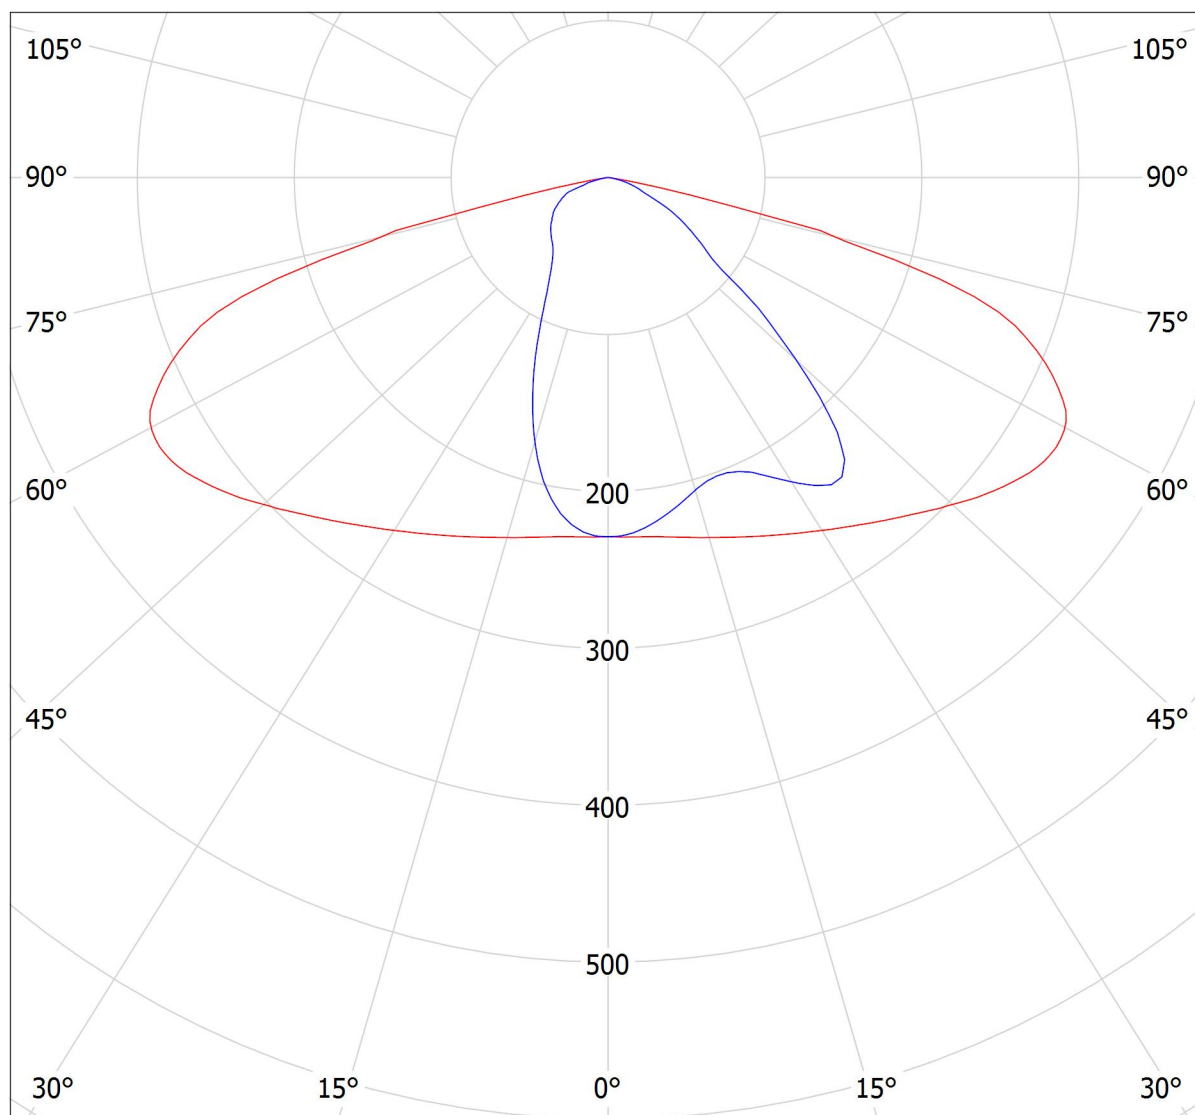

Operator
Telephone
Fax
e-Mail

PHILIPS BRP101 T25 DM /740 / LDC (Polar)

Luminaire: PHILIPS BRP101 T25 DM /740
Lamps: 1 x LED37/740

cd/klm
— C0 - C180   — C90 - C270

$\eta = 81\%$