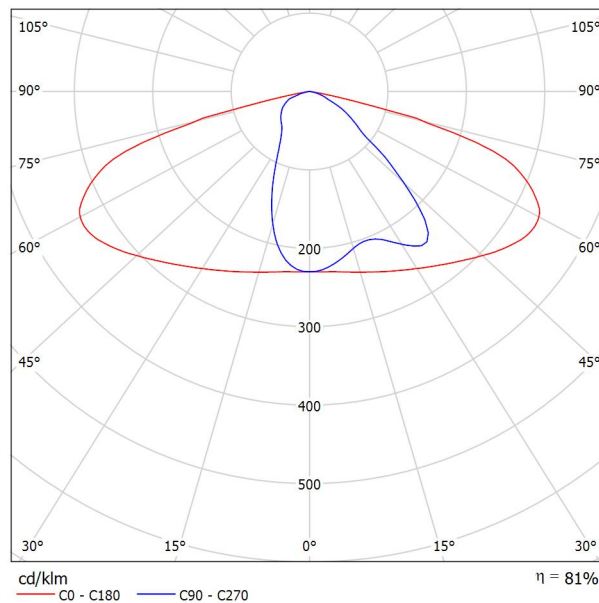

cd/klm
— C0 - C180 — C90 - C270

$\eta = 80\%$

Operator
Telephone
Fax
e-Mail

PHILIPS BRP102 T25 DM /740 / Luminaire Data Sheet

Luminous emittance 1:

See our luminaire catalog for an image of the luminaire.

Luminaire classification according to CIE: 100
CIE flux code: 39 75 97 100 81