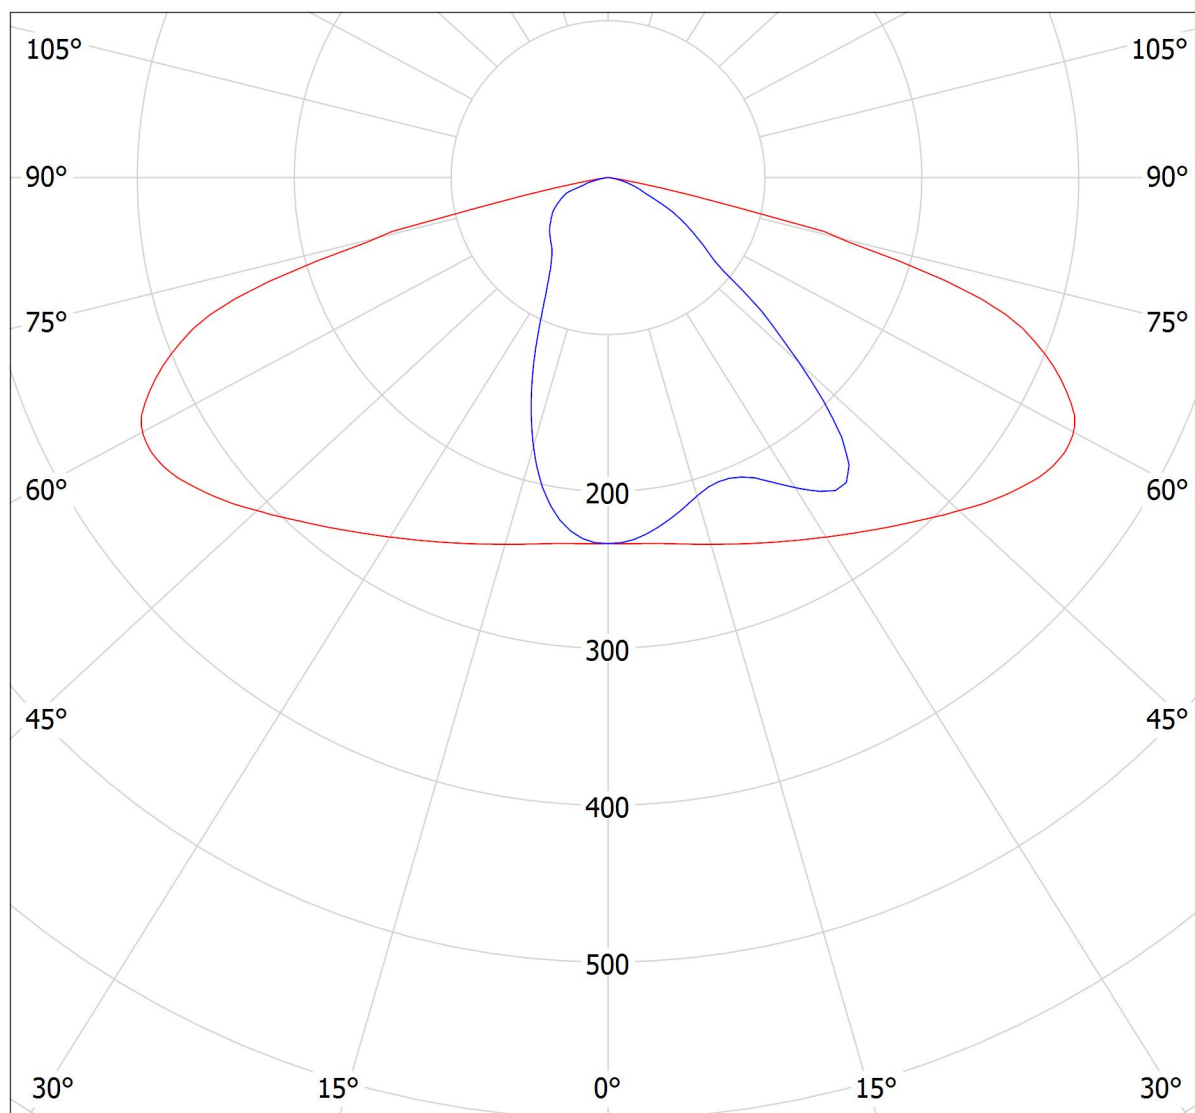

Operator
Telephone
Fax
e-Mail

PHILIPS BRP102 T25 DM /740 / LDC (Polar)

Luminaire: PHILIPS BRP102 T25 DM /740
Lamps: 1 x LED55/740

cd/klm

— C0 - C180

— C90 - C270

$\eta = 82\%$