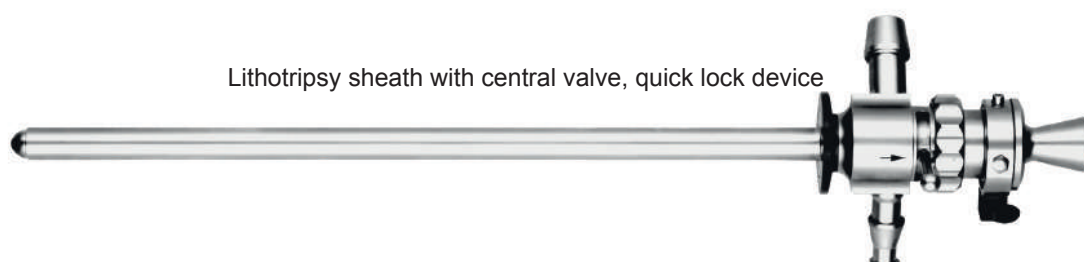

Lithotripsy Stone Punch

Ordering n°	Description
4201077	Working Element for Punch Lithotripsy, (MAUERMAYER), quick lock device

System	Colour	Ø	Sheath only	Obturator only
4211181	Blue	23 Ch	4211081	4211080

System	Colour	Ø	Sheath only	Obturator only
4211178	Blue	23 Ch	4211078	4211080

Ordering n°	Description
4211079	Telescope adapter with 7Ch Instrument channel, for flexible instruments only, quick lock device