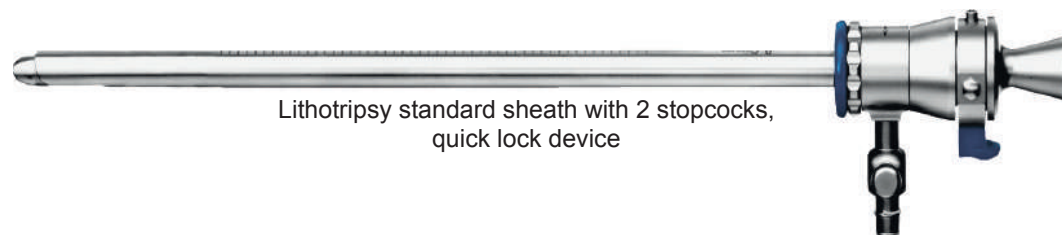

Lithotripsy Stone Punch

Ordering n°	Description
4201077	Working Element for Punch Lithotripsy, (MAUERMAYER), quick lock device

System	Colour	Ø	Sheath only	Obturator only
4211181	Blue	23 Ch	4211081	4211080

System	Colour	Ø	Sheath only	Obturator only
4211178	Blue	23 Ch	4211078	4211080

Ordering n°	Description
4211079	Telescope adapter with 7Ch Instrument channel, for flexible instruments only, quick lock device