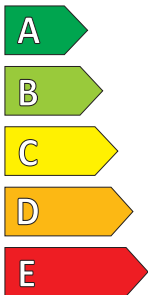

DEBICA

595520

235/55R18 100 V

C1

B