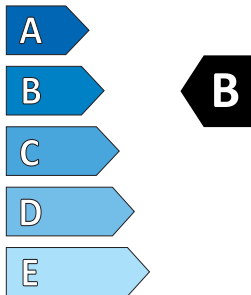

ENERG

DEBICA

595520

235/55R18 100 V

C1

B

B