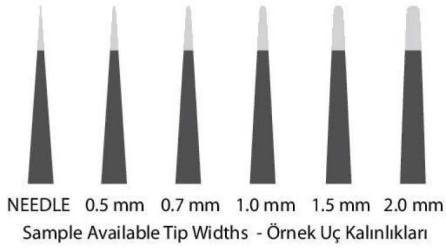

SEMKIN
CCS-300-125 HS

JANSEN BAYONET
CCS-300-130 HS

SCOVILLE-GREENWOOD
CCS-300-135 HS

3 PIN CONNECTOR

Cat #	Description	Tip (mm)	Size
CCS-300-120HS	JEWELLER# 4	0.5	4½" (11.5 cm)
CCS-300-125HS	SEMKIN	0.75	5½" (14.0 cm)
CCS-300-130HS	JANSEN BAYONET	0.75	7½" (19.1 cm)
CCS-300-135HS	SCOVILLE-GREENWOOD	1.5	7¾" (19.7 cm)