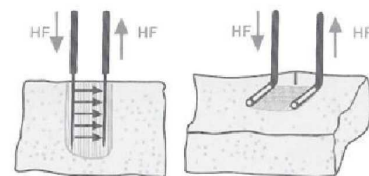

STRAIGHT
CCS-300-340

ANGLED
(Upward Tip)
CCS-300-345

ANGLED
CCS-300-350

ANGLED 45°
CCS-300-355

ANGLED 90°
CCS-300-360

BI-TURBINATE PROBE (17.5 cm)
CCS-300-380

Cat#	Description	Size
CCS-300-380	Bipolar Electrode	18 cm
CCS-300-392	Bipolar Electrode	20 cm
CCS-300-394	Bipolar Electrode	22 cm
CCS-300-395	Bipolar Electrode	27 cm
CCS-300-410	Angled Bipolar Electrode	18 cm
CCS-300-412	Angled Bipolar Electrode	20 cm
CCS-300-414	Angled Bipolar Electrode	22 cm
CCS-300-400	Angled upward Bipolar Electrode	16.5 cm
CCS-300-402	Angled upward Bipolar Electrode	20 cm
CCS-300-420	Angled 45d Bipolar Electrode	19 cm
CCS-300-430	Angled 90d Bipolar Electrode	16 cm