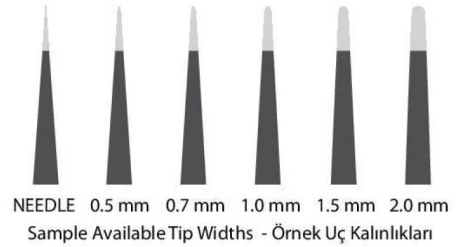

Cable Cat code : 190-310

NON-STICK : No more undesirable tissue sticking during coagulation procedure. New AG-TECH non-stick technology (produced tip fully blocked silver), the forceps stay clean-virtually eliminating the need for cleaning during coagulation.