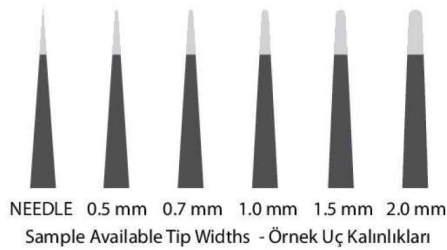

Cat #	Description	Tip (mm)	Size
CCS-300-700	JEWELLER # 4	MICRO	4½" (11.5 cm)
CCS-300-705	JEWELLER # 7	MICRO	4½" (11.5 cm)
CCS-300-710	ADSON	1.0	4¾" (12.1 cm)
CCS-300-715	POTTS-SMITH	2.0	7" (17.8 cm)
CCS-300-717	POTTS-SMITH	2.0	8¾" (21.0 cm)
CCS-300-720	POTTS-SMITH	2.0	9½" (24.1 cm)
CCS-300-725	MALIS	1.0 - 1.5	7" (17.8 cm)
CCS-300-730	JANSEN BAYONET	1.5	5¼" (13.3 cm)
CCS-300-732	JANSEN BAYONET	1.5	6¼" (15.9 cm)
CCS-300-734	JANSEN BAYONET	2.0	7½" (19.1 cm)
CCS-300-736	JANSEN BAYONET	2.0	8¾" (21.0 cm)
CCS-300-740	JANSEN BAYONET (UPWARD CURVED TIP)	2.0	7½" (19.1 cm)
CCS-300-742	JANSEN BAYONET (UPWARD CURVED TIP)	2.0	8¾" (21.0 cm)