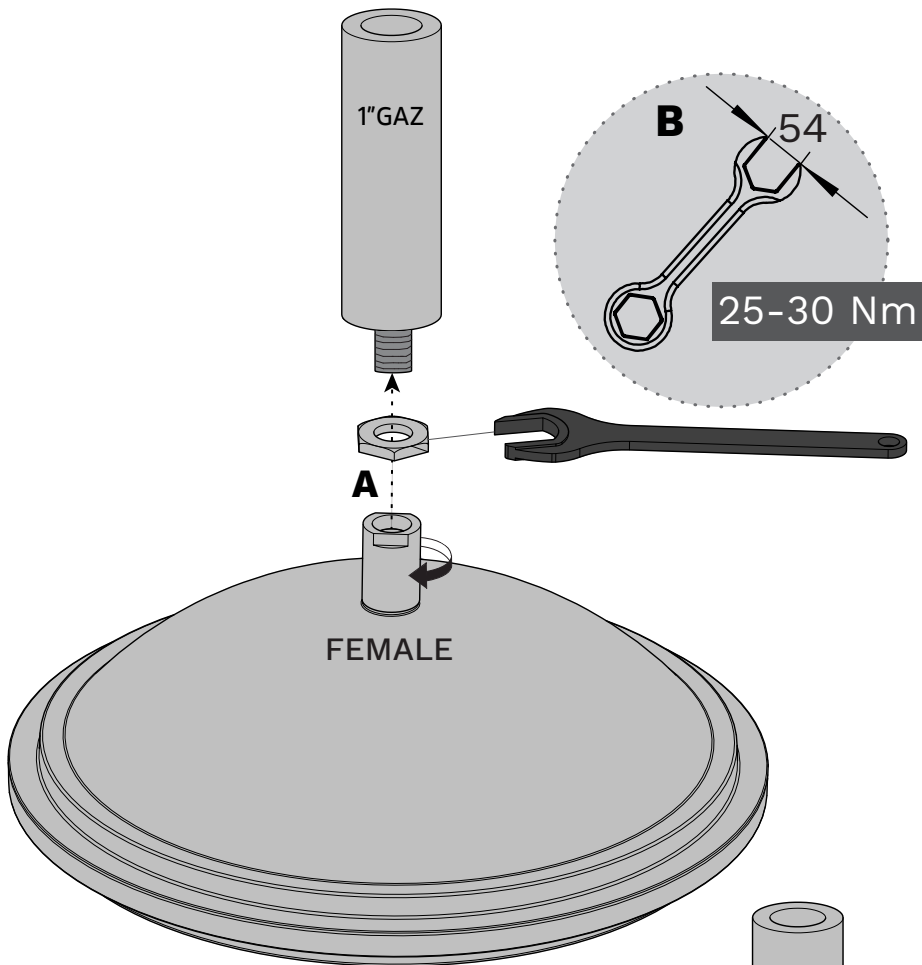

Schröder

CITEA NG Midi Top & Suspended fixations

Installation instructions

1 CATENARY

2 ON TUBE 1" GAZ

3 ADJUSTABLE ON TUBE 1" GAZ (0°→90°)

3 ADJUSTABLE SQUARED FIXATION