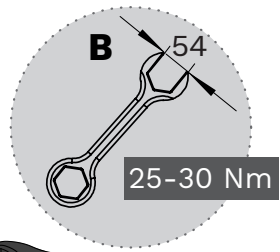

Schröder

CITEA NG Midi Top & Suspended fixations

Installation instructions

1 CATENARY

2 ON TUBE 1" GAZ

3 ADJUSTABLE ON TUBE 1" GAZ (0°→90°)

3 ADJUSTABLE SQUARED FIXATION