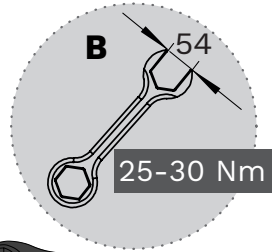

Schröder

CITEA NG Midi Top & Suspended fixations

Installation instructions

1 CATENARY

2 ON TUBE 1" GAZ

3 ADJUSTABLE ON TUBE 1" GAZ (0°→90°)

3 ADJUSTABLE SQUARED FIXATION