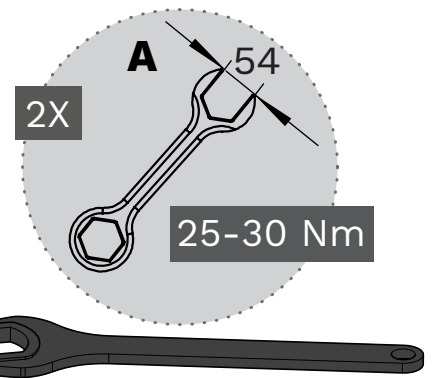

Schröder

CITEA NG Midi Top & Suspended fixations

Installation instructions

1 CATENARY

2 ON TUBE 1" GAZ

3 ADJUSTABLE ON TUBE 1" GAZ (0°→90°)

3 ADJUSTABLE SQUARED FIXATION