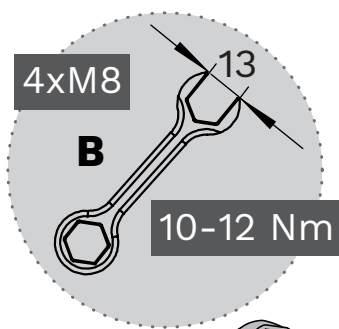

Schröder

CITEA NG Midi Top & Suspended fixations

Installation instructions

1 CATENARY

2 ON TUBE 1" GAZ

3 ADJUSTABLE ON TUBE 1" GAZ (0°→90°)

3 ADJUSTABLE SQUARED FIXATION