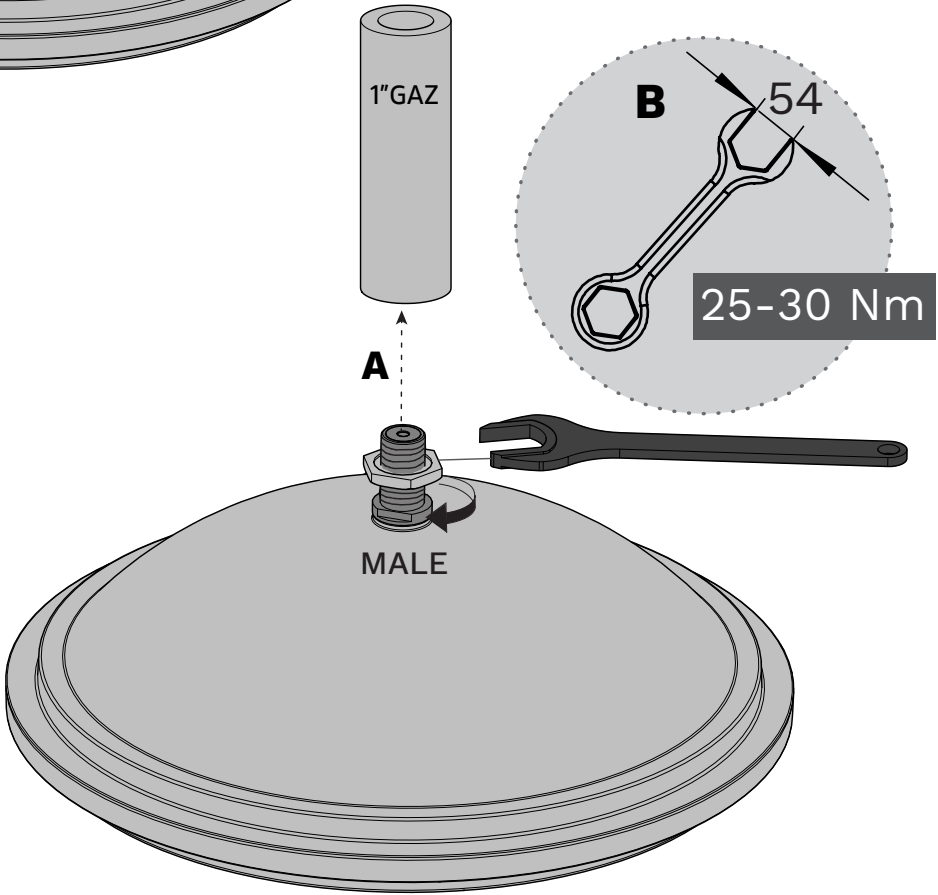

Schröder

CITEA NG Midi Top & Suspended fixations

Installation instructions

1 CATENARY

2 ON TUBE 1" GAZ

3 ADJUSTABLE ON TUBE 1" GAZ (0°→90°)

3 ADJUSTABLE SQUARED FIXATION