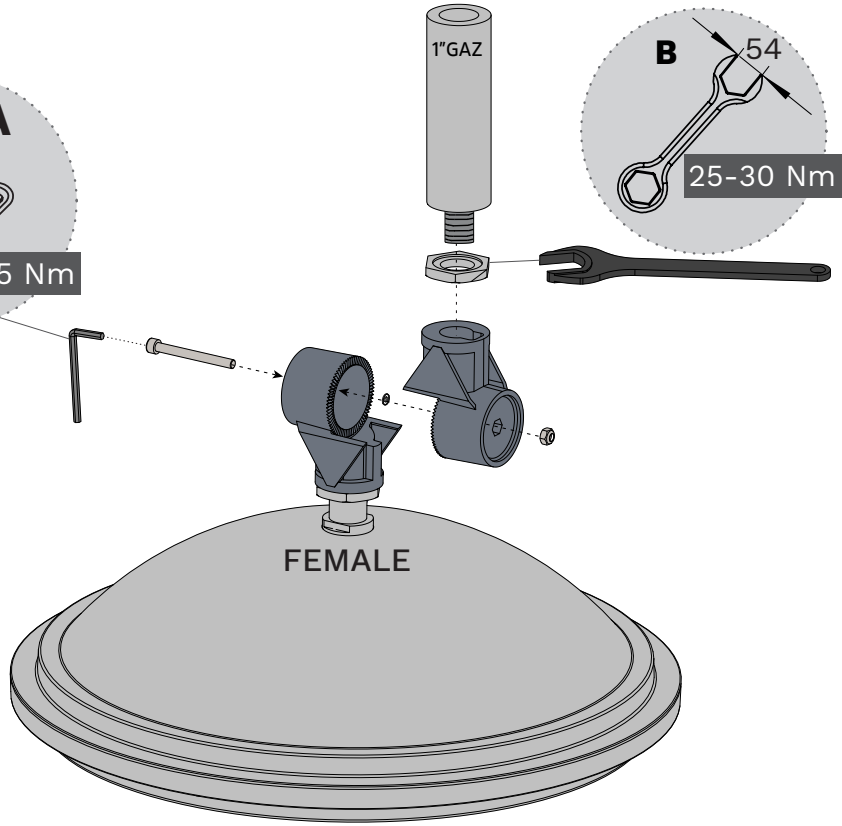

Schröder

CITEA NG Midi Top & Suspended fixations

Installation instructions

1 CATENARY

2 ON TUBE 1" GAZ

3 ADJUSTABLE ON TUBE 1" GAZ (0°→90°)

3 ADJUSTABLE SQUARED FIXATION