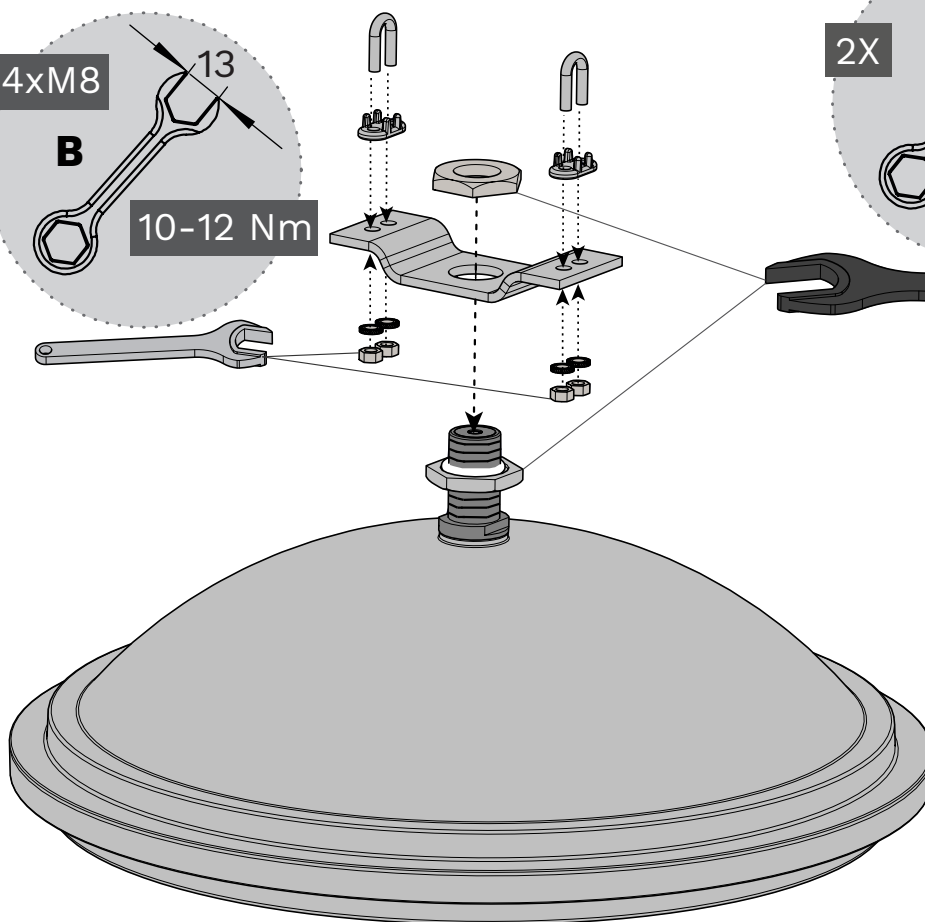

Schröder

CITEA NG Midi Top & Suspended fixations

Installation instructions

1 CATENARY

2 ON TUBE 1" GAZ

3 ADJUSTABLE ON TUBE 1" GAZ (0°→90°)

3 ADJUSTABLE SQUARED FIXATION