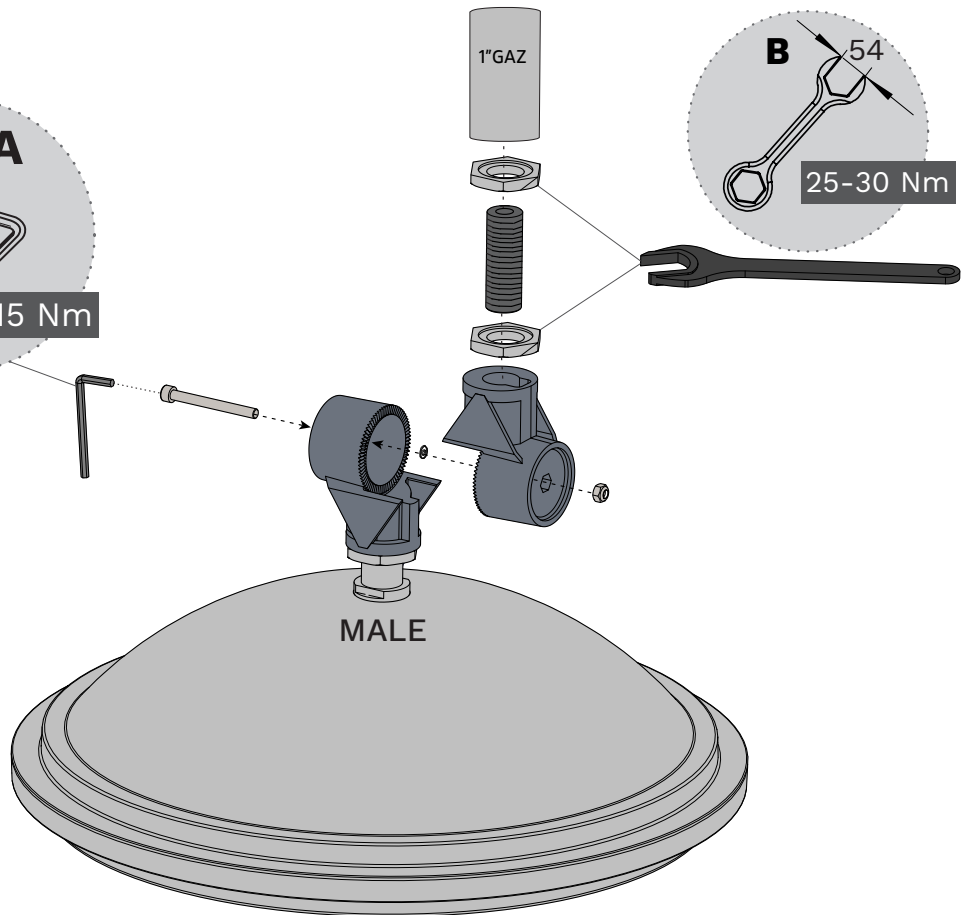

Schröder

CITEA NG Midi Top & Suspended fixations

Installation instructions

1 CATENARY

2 ON TUBE 1" GAZ

3 ADJUSTABLE ON TUBE 1" GAZ (0°→90°)

3 ADJUSTABLE SQUARED FIXATION