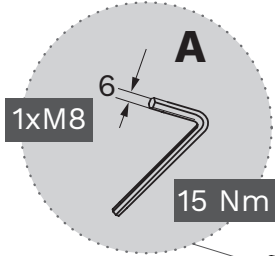

Schröder

CITEA NG Midi Top & Suspended fixations

Installation instructions

1 CATENARY

2 ON TUBE 1" GAZ

3 ADJUSTABLE ON TUBE 1" GAZ (0°→90°)

3 ADJUSTABLE SQUARED FIXATION