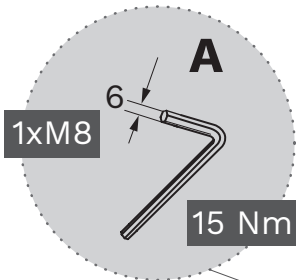

Schröder

CITEA NG Midi Top & Suspended fixations

Installation instructions

1 CATENARY

2 ON TUBE 1" GAZ

3 ADJUSTABLE ON TUBE 1" GAZ (0°→90°)

3 ADJUSTABLE SQUARED FIXATION