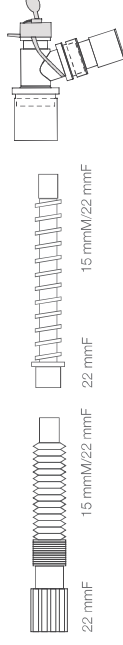

CATHETER MOUNTS

EXTENDIBLE TUBE
CODE: 67300
QTY/Box: 50
Dead space (ml): Close: 22, Open: 37