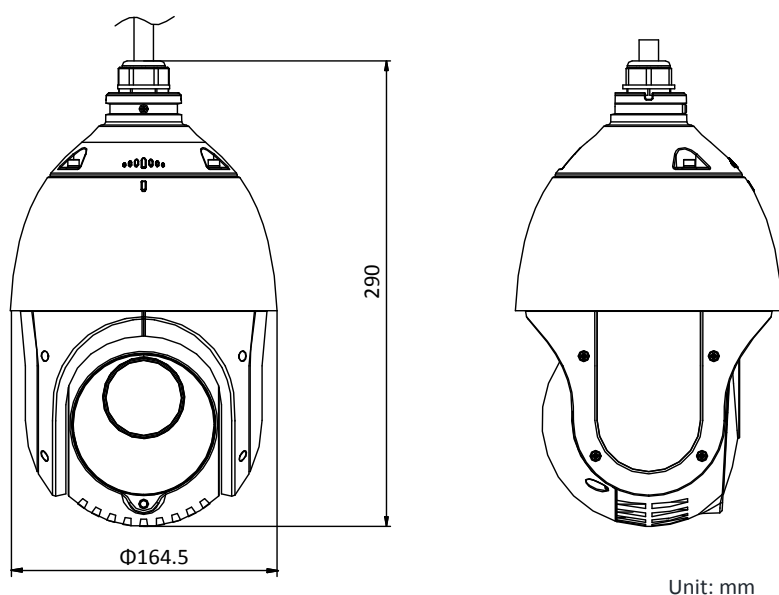

DORI

The DORI (detect, observe, recognize, identify) distance gives the general idea of the camera ability to distinguish persons or objects within its field of view.

It is calculated based on the camera sensor specification and the criteria given by EN 62676-4: 2015.

DORI	Detect	Observe	Recognize	Identify
Definition	25 px/m	63 px/m	125 px/m	250 px/m
Distance (Tele)	2400.0 m (7874.0 ft)	952.4 m (3124.7 ft)	480.0 m (1574.8 ft)	240.0 m (787.4 ft)

Available Model

DS-2DE4425IW-DE (E) 12 VDC & PoE (802.3 at, class 4)

Dimensions

Accessory

Included:

Power adapter

Wall Mount

Optional:

Horizontal Pole Mount

Wall Mount

Wall mount with junction box

Wall mount with junction