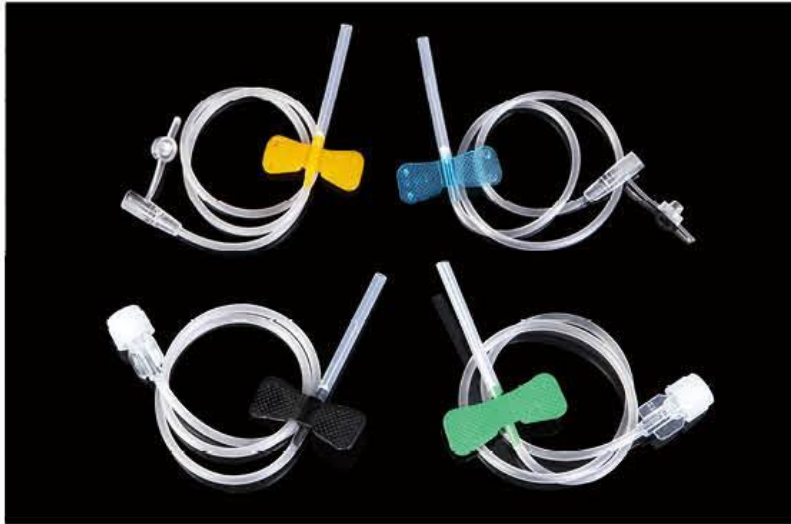

## Venous Blood Collection Needle

### Pen Type Needles

No.	Color	Gauge	Needle Length	Package
CY-116	Pink	18G	1" or 1 1/2"	100pcs/box, 5000pcs/ctn, 44*24*44cm
CY-117	Yellow	20G	1" or 1 1/2"	100pcs/box, 5000pcs/ctn, 44*24*44cm
CY-118	Green	21G	1" or 1 1/2"	100pcs/box, 5000pcs/ctn, 44*24*44cm
CY-119	Black	22G	1" or 1 1/2"	100pcs/box, 5000pcs/ctn, 44*24*44cm
CY-120	Blue	23G	1" or 1 1/2"	100pcs/box, 5000pcs/ctn, 44*24*44cm

## Scalp Vein Set: luer lock or luer slip

No.	Color	Gauge	Needle Length	Tube Length	Package
CY-122	Yellow	20G	3/4"or 1"	18cm or 30cm	1pc/PE bag,100pcs/bag, 5000pcs/ctn, 60*42*42cm
CY-123	Green	21G	3/4"or 1"	18cm or 30cm	1pc/PE bag,100pcs/bag, 5000pcs/ctn, 60*42*42cm
CY-124	Black	22G	3/4"or 1"	18cm or 30cm	1pc/PE bag,100pcs/bag, 5000pcs/ctn, 60*42*42cm
CY-125	Blue	23G	3/4"or 1"	18cm or 30cm	1pc/PE bag,100pcs/bag, 5000pcs/ctn, 60*42*42cm
CY-126	Orange	25G	3/4"or 1"	18cm or 30cm	1pc/PE bag,100pcs/bag, 5000pcs/ctn, 60*42*42cm

CY-A	Needle Holders	Normal Type		200pcs/bag, 5000pcs/ctn, 66*41*36cm
CY-B	Needle Holders	Quick Release		100pcs/bag,1000pcs/ctn, 51*35*26cm
CY-C	Luer Adapter	Transparent Color		50000pcs/ctn, 57*44*35cm
CY-D	Luer Adapter	Green Color		50000pcs/ctn, 57*44*35cm
CY-E	Luer Adapter	White Color		50000pcs/ctn, 57*44*35cm