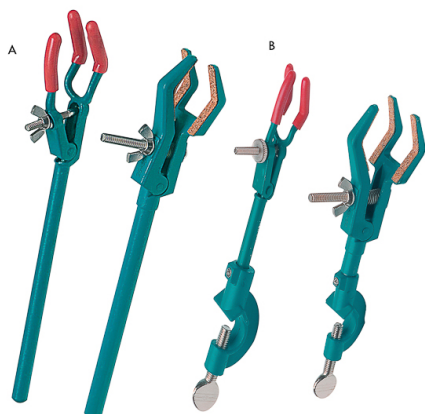

GENERAL INFORMATION

Product name : Retort clamp three prongs Premium Line

Description : Made of antiacid and anticorrosive light alloy

TECHNICAL DATA

reference	Ø (mm)	l(mm)	type	pcs/pack
RPD3-025-001	10 - 25	170	PVC sleeved prongs, without noix (A)	1
RPD3-045-001	25 - 45	225	cork-lined prongs, without noix (A)	1
RPS3-025-001	10 - 25	204	PVC sleeved prongs, with bosshead (B)	1
RPS3-045-001	25 - 45	210	cork-lined prongs, with bosshead (B)	1

PACKAGING AND LOGISTICS

reference	vol (l)	kg	TARIC	GTIN
RPD3-025-001	0,4	0,123	82032000	08434868059535
RPD3-045-001	0,4	0,123	82032000	08434868059542
RPS3-025-001	0,4	0,123	82032000	08434868059559
RPS3-045-001	0,4	0,123	82032000	08434868059566

PRODUCT PHOTO