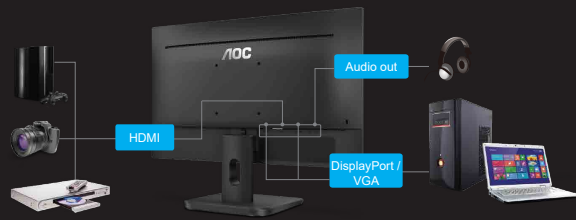

BETWEEN THE LEAST BIT CLEARLY VISIBLE

24E1Q

- ◆ DisplayPort & HDMI, VGA input
- ◆ Cable Management
- ◆ Low Blue Mode & Flicker Free for eye care
- ◆ VESA Mount

LOW BLUE MODE

FLICKER FREE

CLEAR VISION

HDMI
HIGH-DEFINITION MULTIMEDIA INTERFACE

Display Port

SPEAKERS

▶ FEATURES

HDMI
HIGH-DEFINITION MULTIMEDIA INTERFACE

Display Port

Multimedia-Ready with HDMI Input

HDMI (High-Definition Multimedia Interface) is the digital video and sound standard for connecting the latest consumer electronics like Blu-ray players and game consoles.

SCREEN +

Screen+

The bundled Screen+ software splits the PC workspace into four self-contained panes to group application windows for easier viewing. Screen+ also supports multiple monitors.

AOC MENU

i-Menu

Medium

High

Clear Vision On

▶ SPECIFICATIONS

Model Name	24E1Q
Panel Size	23.8" / 604.7mm
Pixel Pitch (mm)	0.2745 (H) × 0.2745 (V)
Effective Viewing Area (mm)	527.04 (H) × 296.46 (V)
Brightness (typical)	250 cd/m ²
Contrast Ratio	1000:1 (Typical) 20 Million : 1 (DCR)
Smart Response	5ms (GtG)
Viewing Angle	178° (H) / 178° (V) (CR > 10)
Color Gamut	NTSC 90% (CIE1976) / sRGB 106% (CIE1931)
Optimum Resolution	1920 × 1080 @ 60Hz
Display Colors	16.7 Million
Signal Input	VGA, HDMI 1.4, DisplayPort 1.2
Power Supply	100 - 240V ~ 1.5A, 50 / 60Hz
Smart Power Mode: Typical	20W
Built-in Speakers	2W x 2
Regulatory Approvals	CE / FCC / KC / KCC / BSMI / TCO 7
Wall-Mount	100mm x 100mm
Cabinet Color	Black
Adjustable Stand	Tilt: -3.5° ~ 21.5°
Product with Stand (mm)	404.9 (H) × 539.1 (W) × 199.4 (D)
Packaging (mm)	421 (H) × 609 (W) × 137 (D)
Weight (Net /Gross) kg	3.1 / 4.7