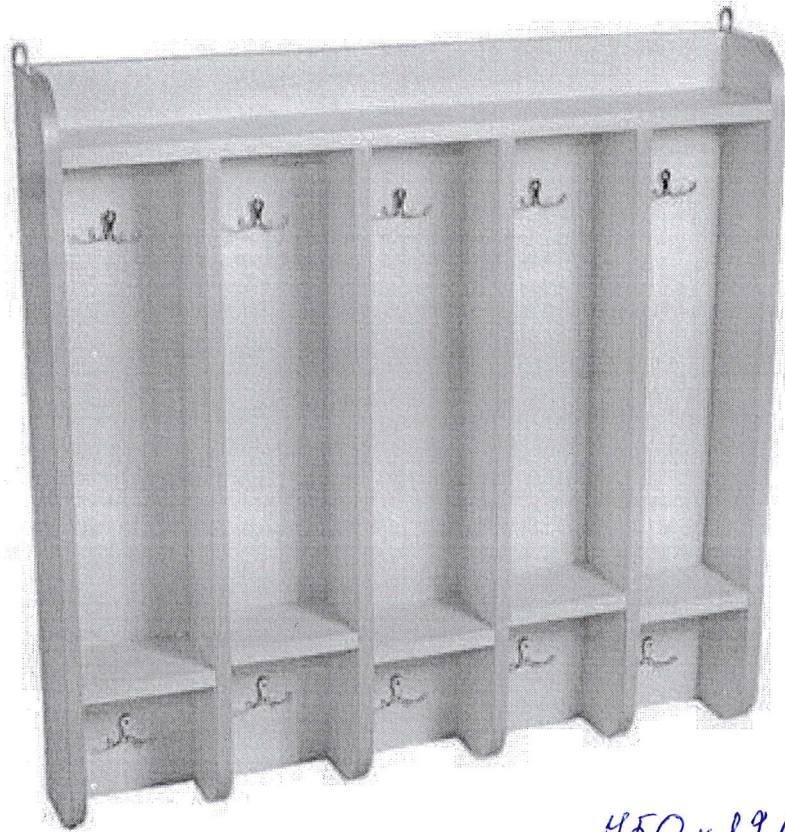

Handwritten blue scribbles and lines at the top left of the page.

Handwritten scribbles at the bottom right of the page.

Anexa nr. 18

MEY nr. 155

450 x 120 x 450 mm

10 buc

Culori diferite (oranj, galben, roz,
verde, albastru)