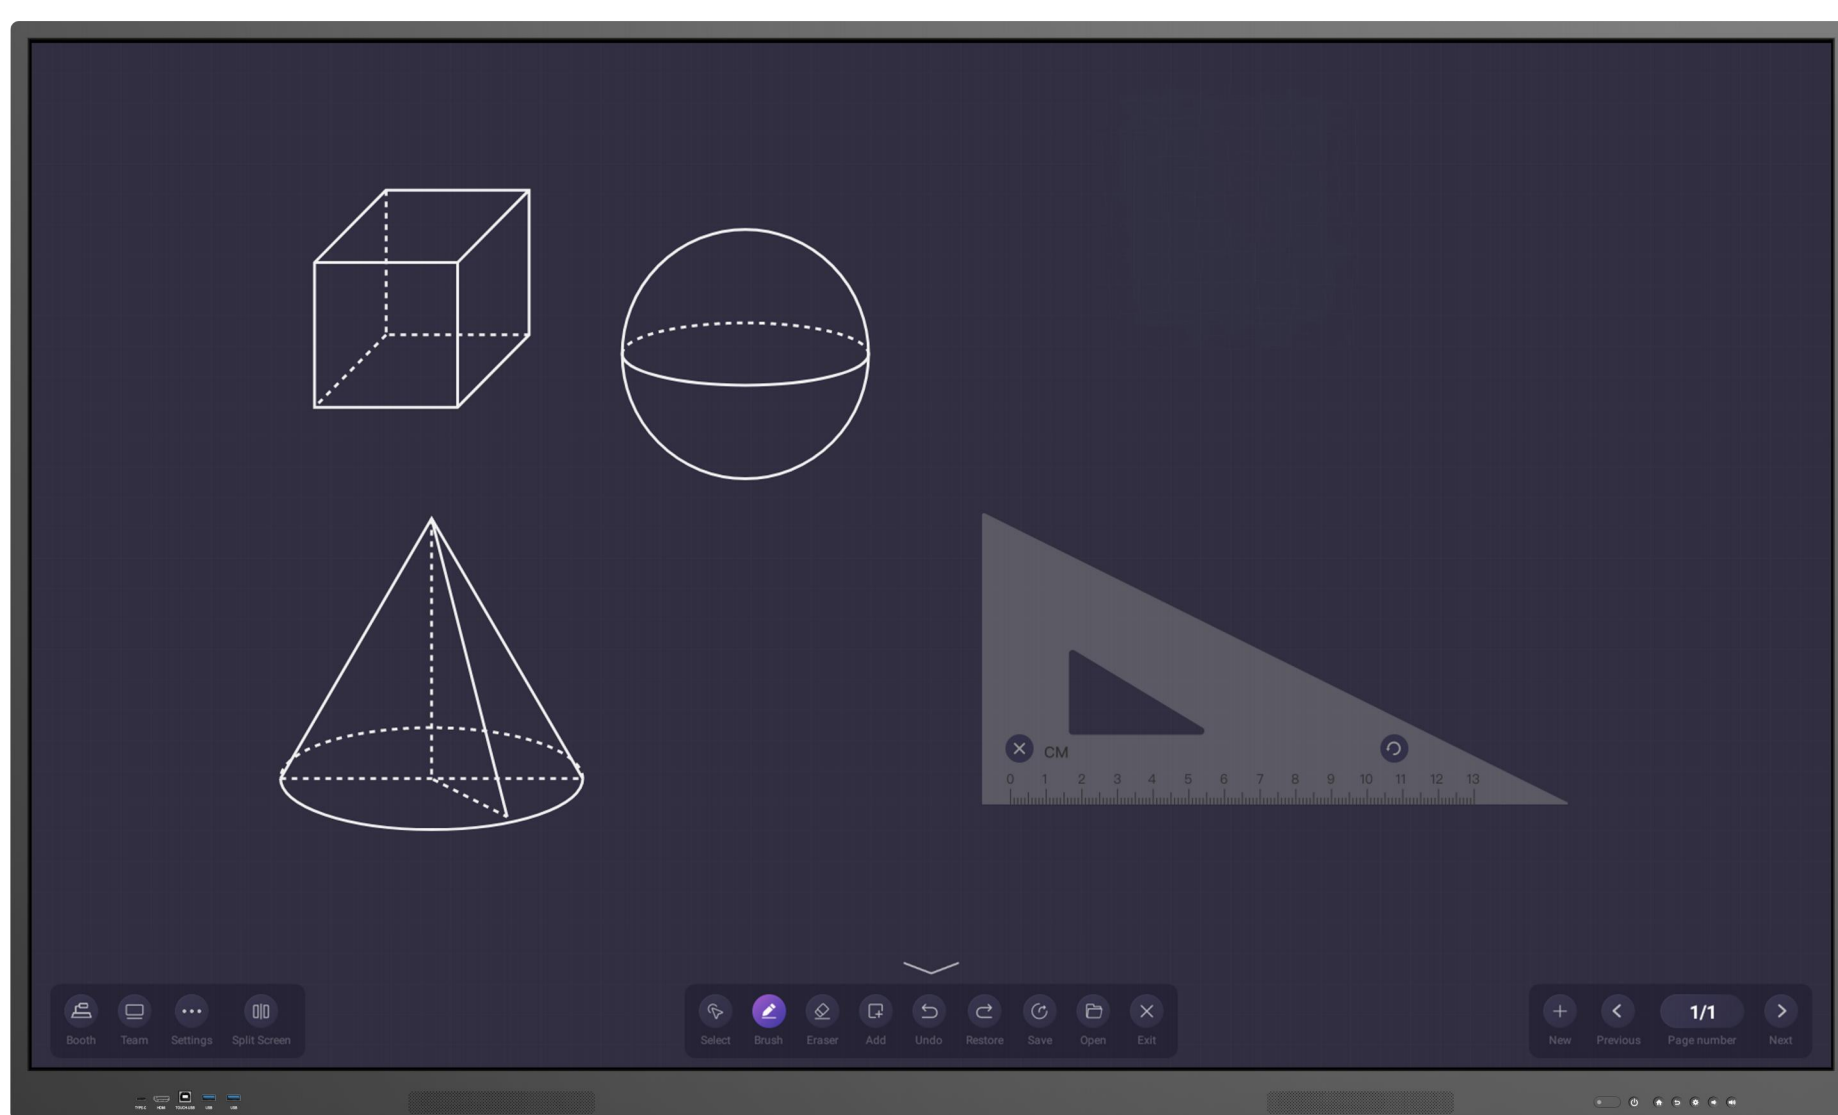

Horion K6A offers a variety of intelligent drawing tools such as polygons, three-dimensional graphics, triangular boards and rulers. The content of a single board becomes multidimensional and dynamic, making classroom interaction more interesting.