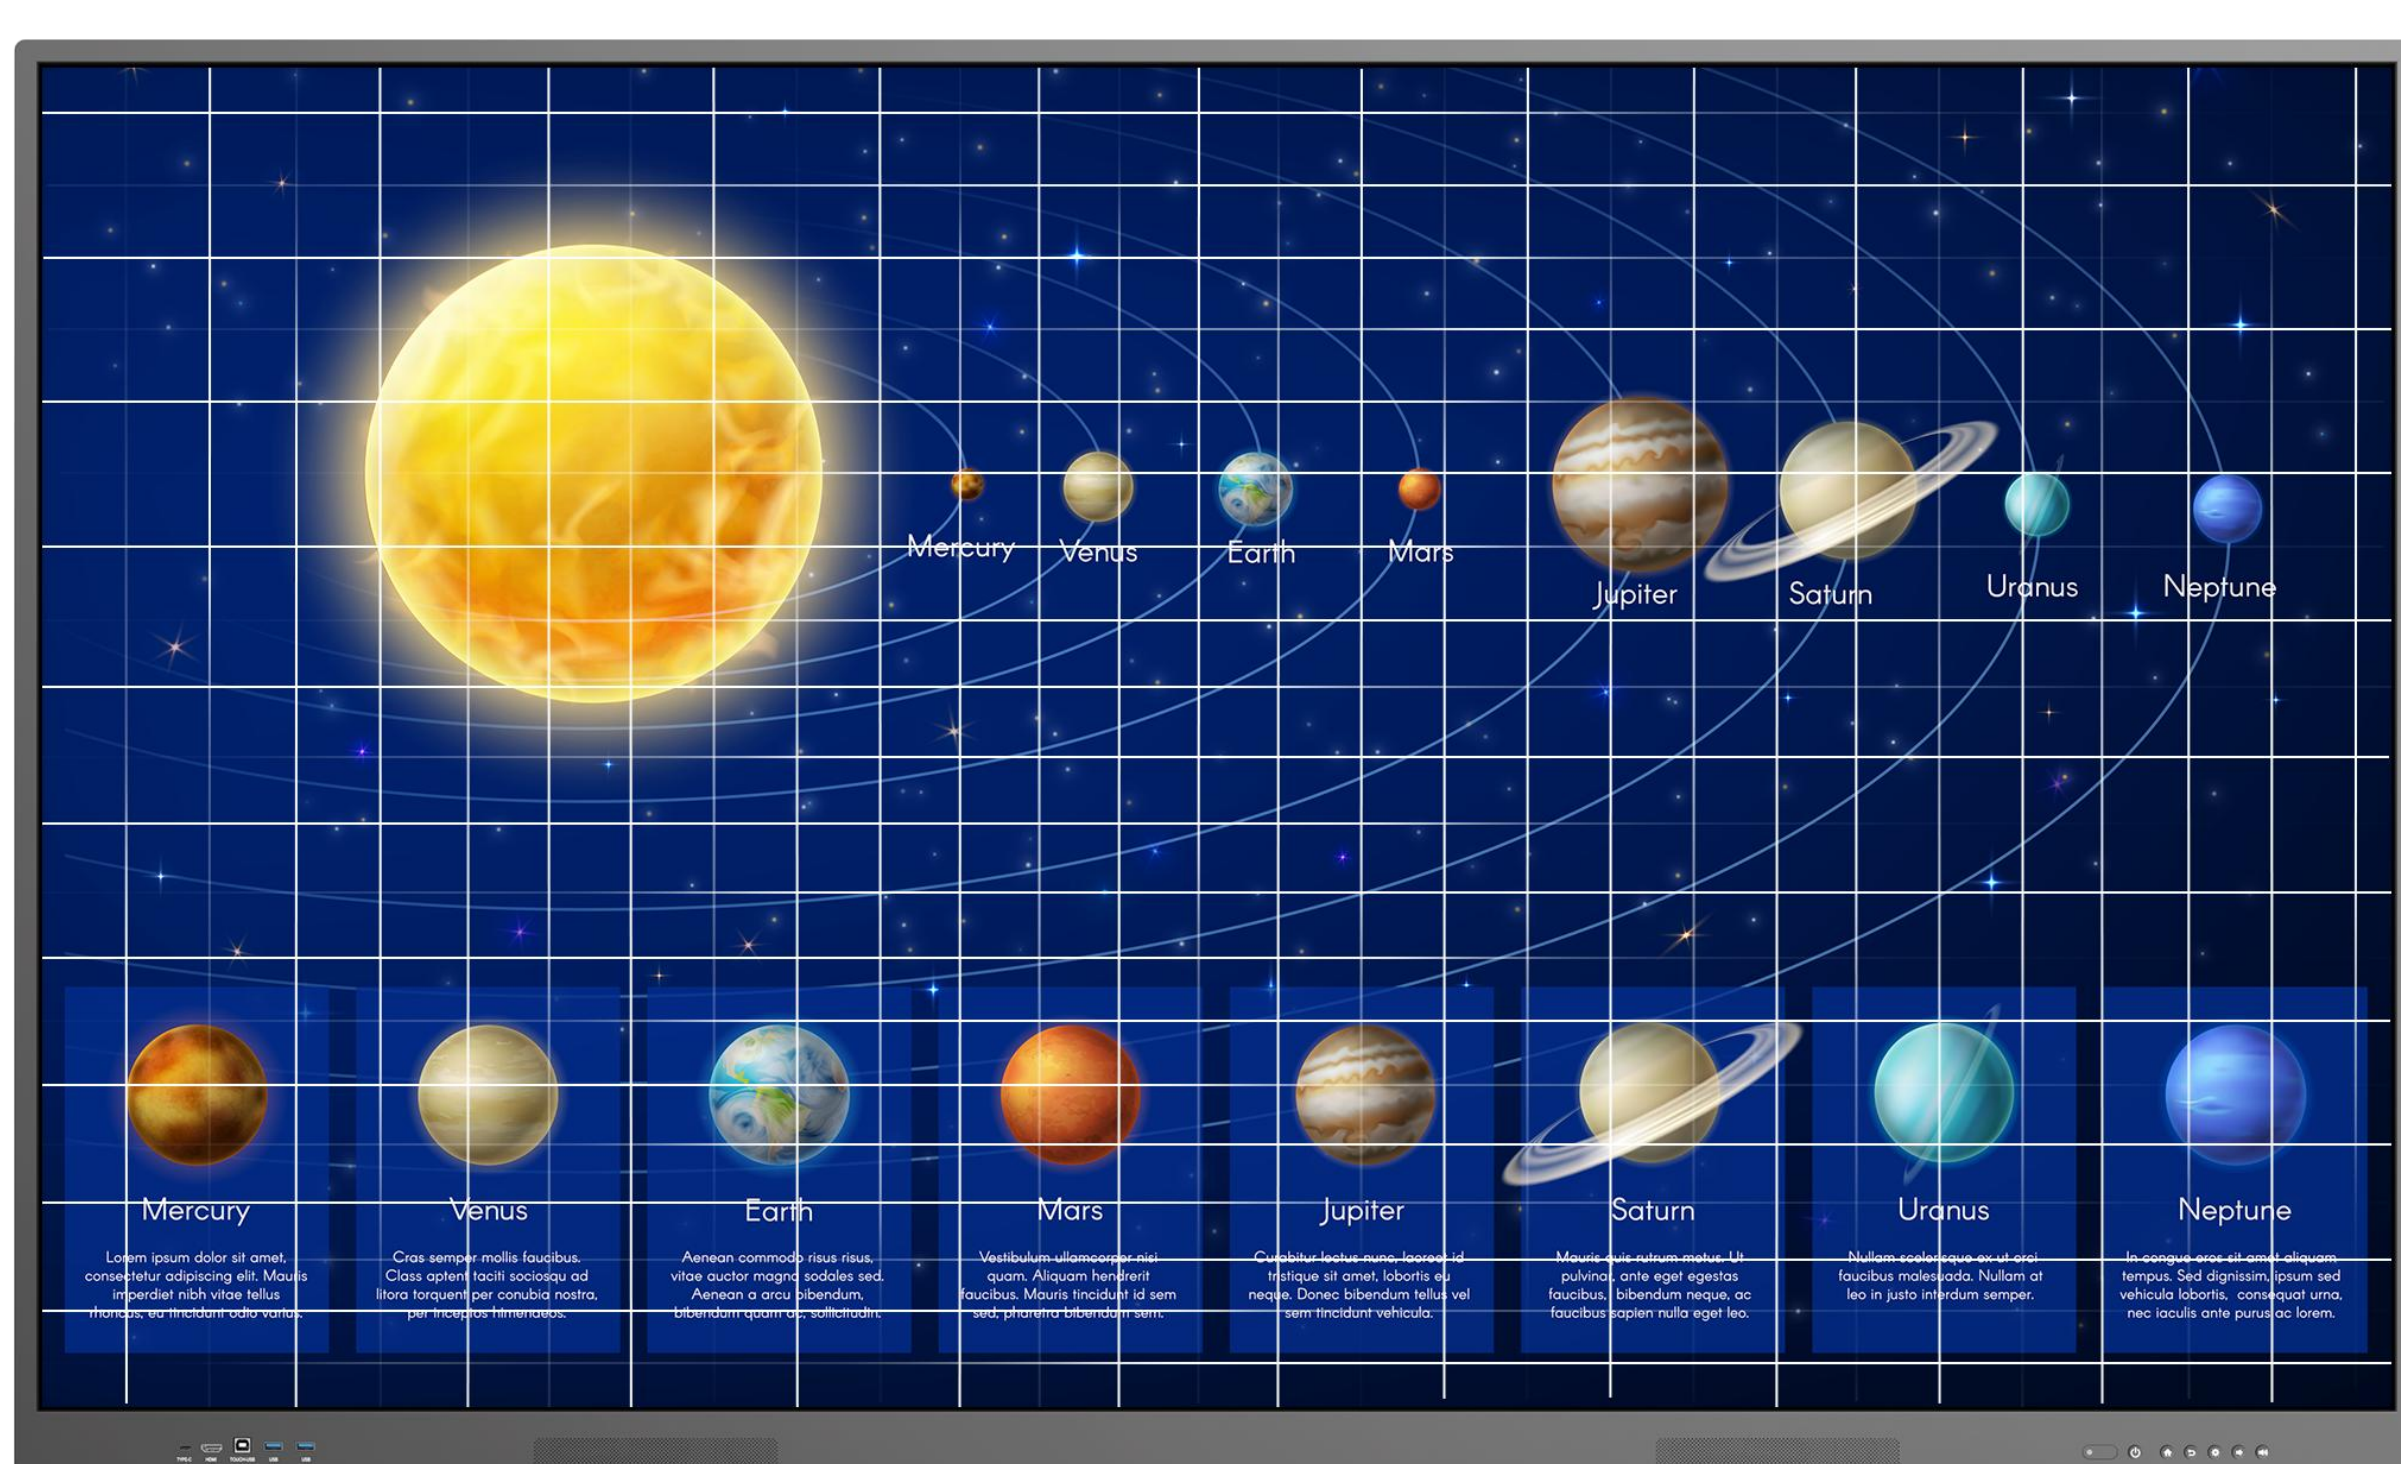

Horion interactive display-K6A

Touch to unleash curiosity & creation

65" / 75" / 86"

A visual feast more suitable for the classroom

4K resolution / 178 degrees wide view / Intelligent eye protection

P1: 4K resolution

P2: Non-4K resolution

Stunning 4K quality and 178 degrees wide viewing angle, with realistic and delicate images, clearer images, richer colors, and a more natural appearance, an excellent choice for classrooms.

Horion K6A supports intelligent eye protection mode, the screen brightness automatically adjusts to the environment brightness, effectively reduces the blue light emitting point, cares for the eye health of teachers and students.