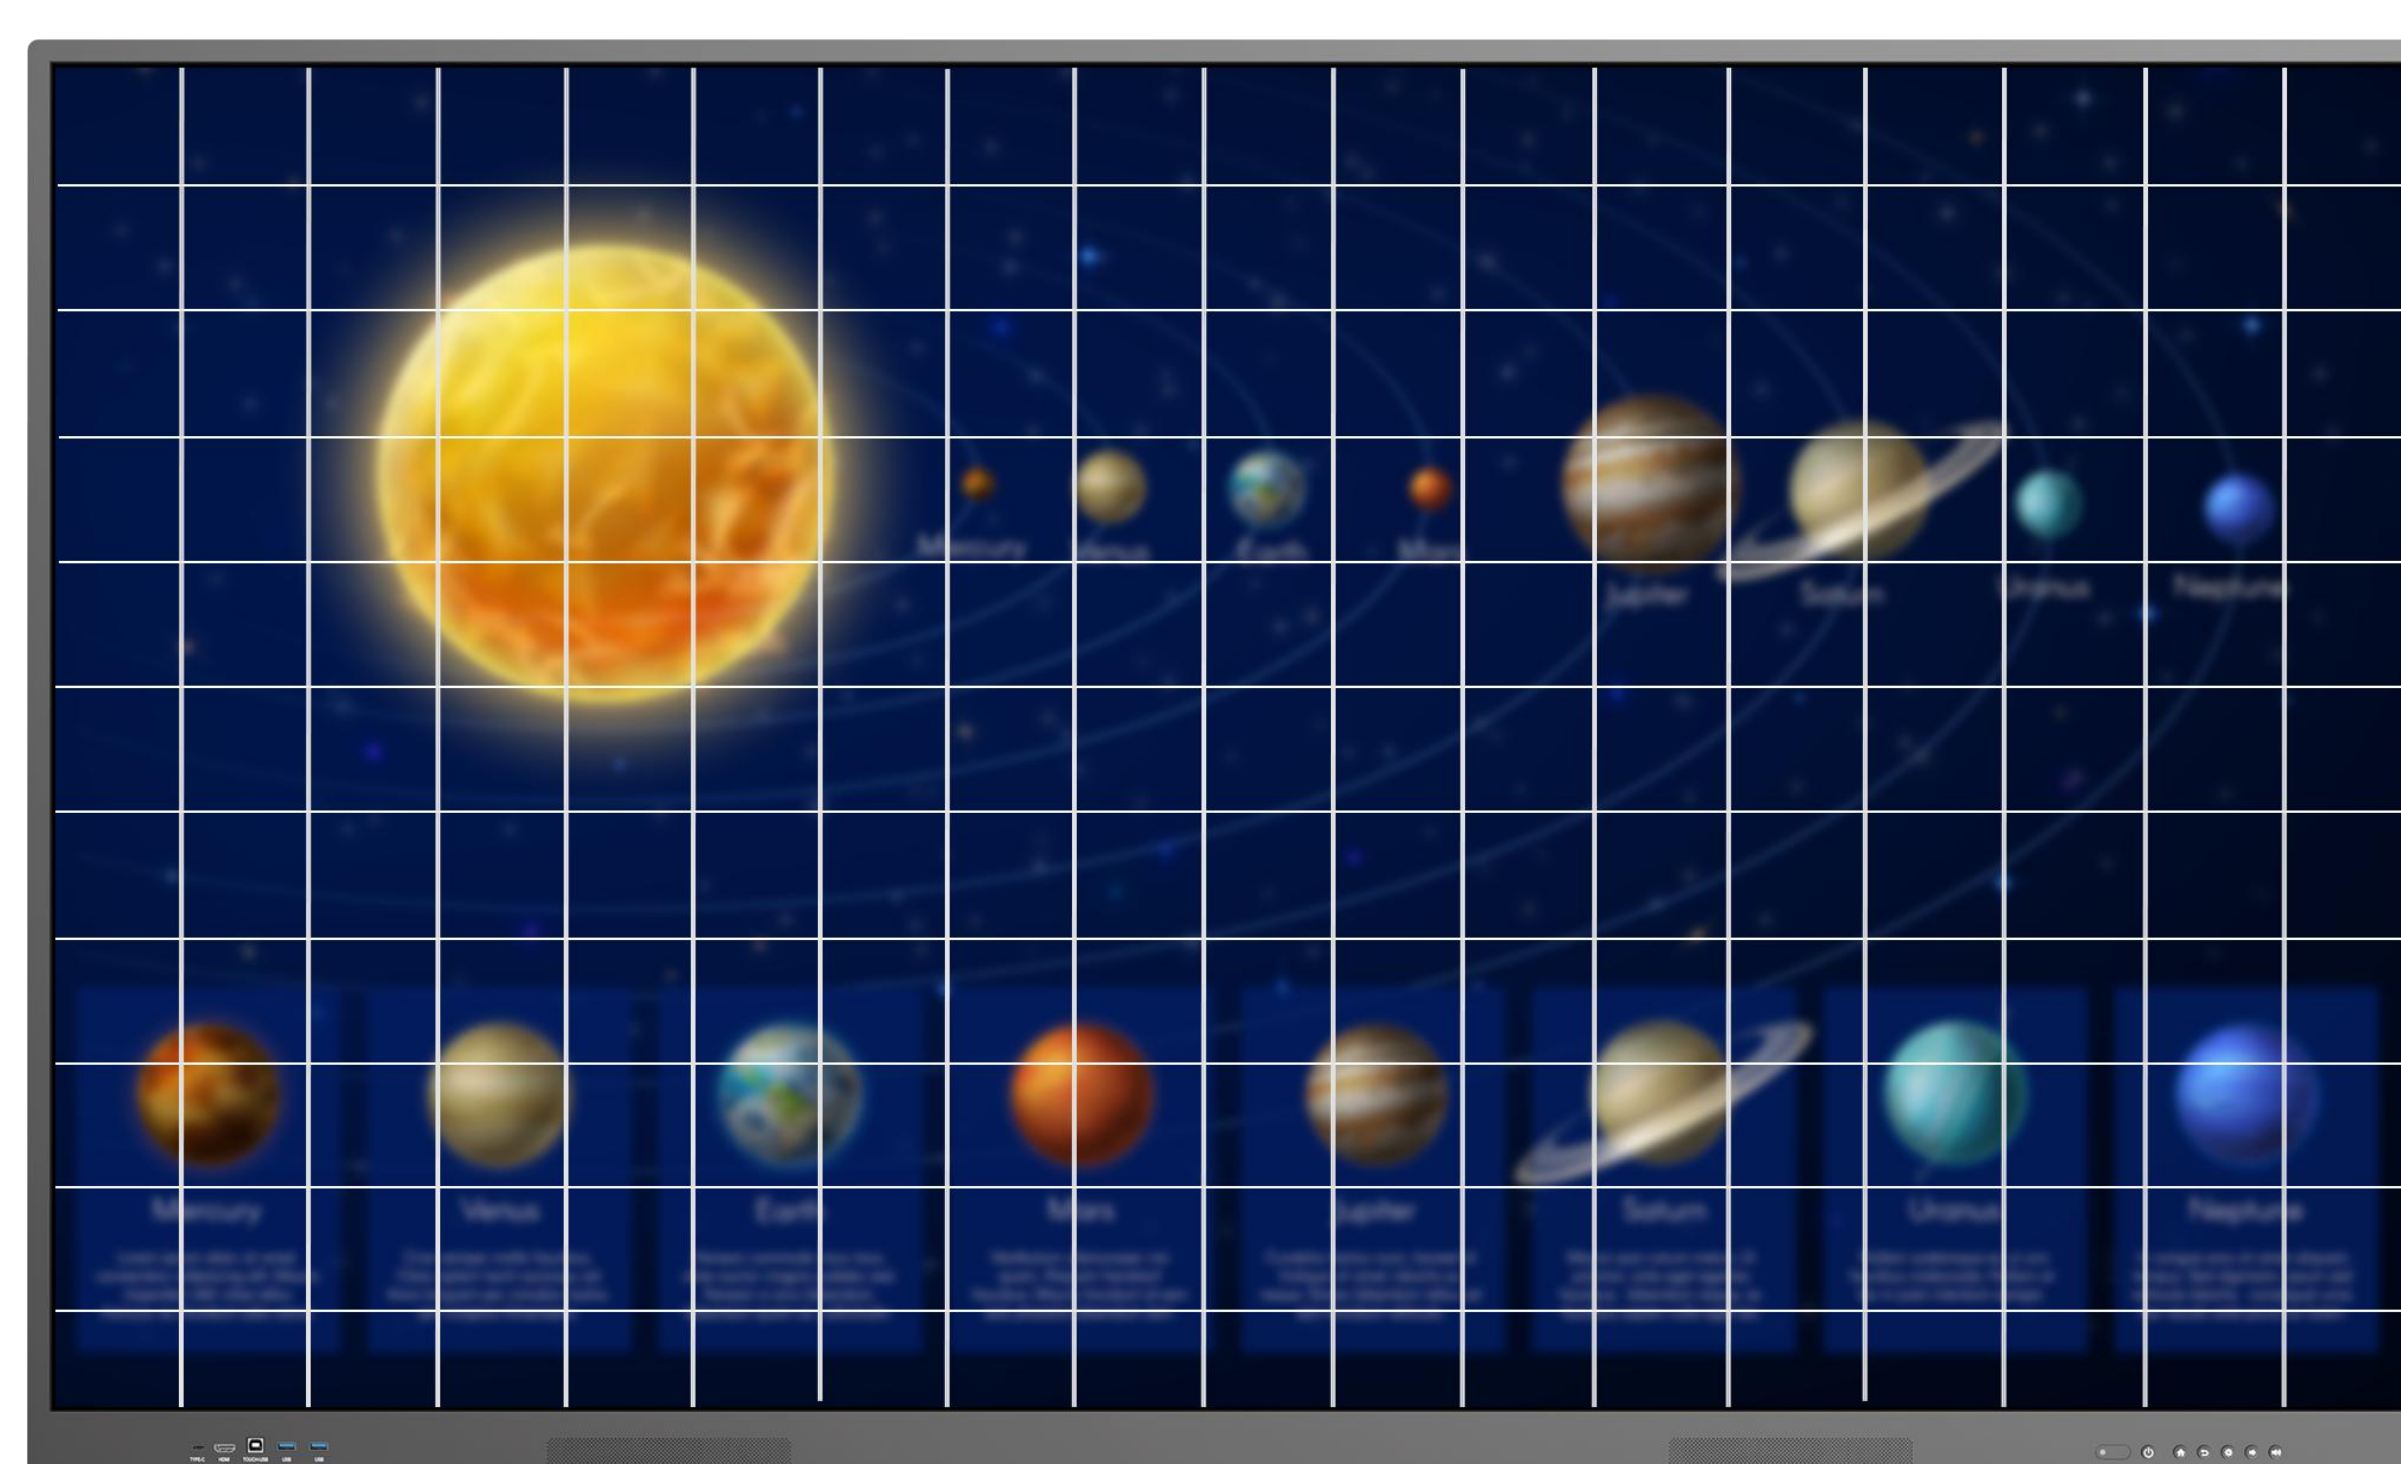

Horion interactive display-K6A

Touch to unleash curiosity & creation

65" / 75" / 86"

A visual feast more suitable for the classroom

4K resolution / 178 degrees wide view / Intelligent eye protection

P1: 4K resolution

P2: Non-4K resolution

Stunning 4K quality and 178 degrees wide viewing angle, with realistic and delicate images, clearer images, richer colors, and a more natural appearance, an excellent choice for classrooms.

Horion K6A supports intelligent eye protection mode, the screen brightness automatically adjusts to the environment brightness, effectively reduces the blue light emitting point, cares for the eye health of teachers and students.